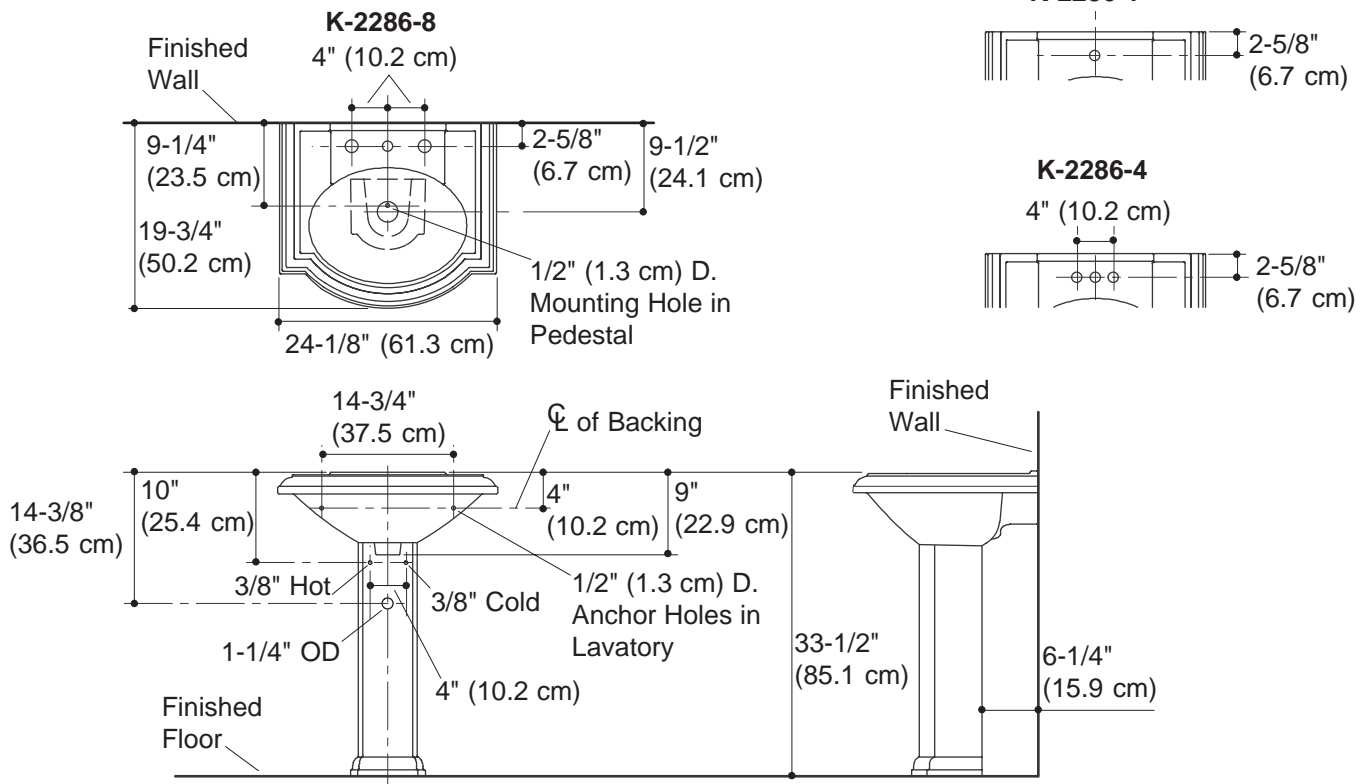

DEVONSHIRE®

Technical Information

Fixture*:	basin area	water depth
Lavatory	17" (43.2 cm) x 12" (30.5 cm)	4-7/8" (12.4 cm)
Drain hole	1-3/4" (4.4 cm) D.	
* Approximate measurements for comparison only.		

Holes	K-2286-8	K-2286-4	K-2286-1
Spout	1-3/8" (3.5 cm) D.	1-1/4" (3.2 cm) D.	1-3/8" (3.5 cm) D.
Faucet	1-3/8" (3.5 cm) D.	1-1/4" (3.2 cm) D.	

Included Components:	
Lavatory basin, 8" (20.3 cm) centers	K-2287-8
Lavatory basin, 4" (10.2 cm) centers	K-2287-4
Lavatory basin, single-hole	K-2287-1
Pedestal	K-2288
Accessory pack	52204
Rubber pads	63069

Optional Components:

Hollow wall pedestal lavatory mounting kit	1041816

Installation Notes

Install this product according to the installation guide.

Product Diagram