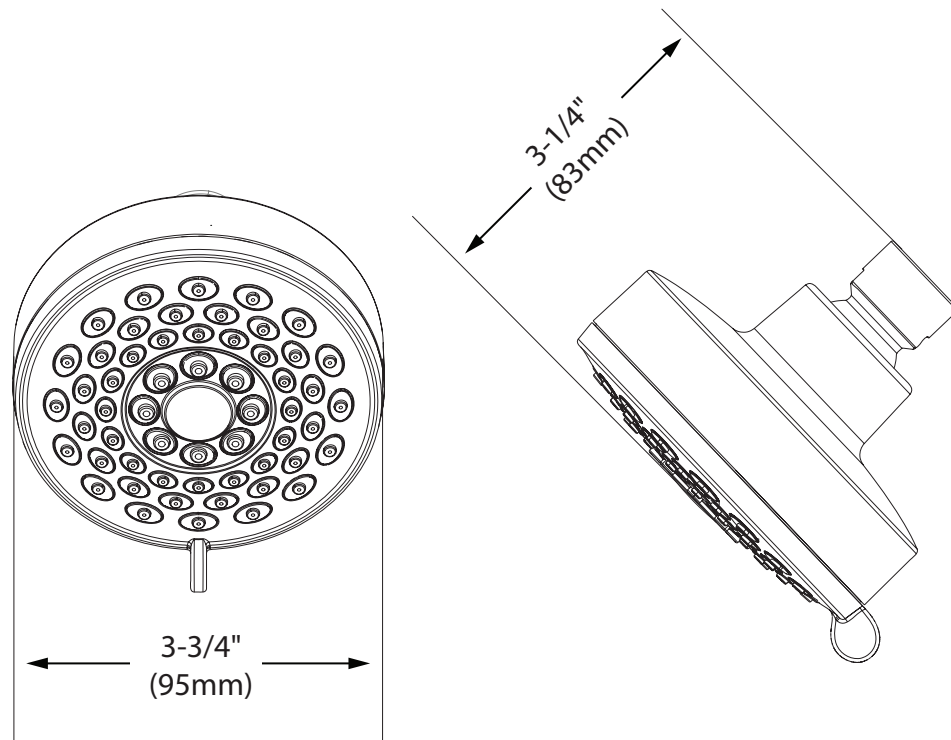

DESCRIPTION

- Fixed mount showerhead
- Chrome finish
- 1/2" IPS connection

OPERATION

- Three functions
- Rotate outer ring to select function

FLOW

- Designed to deliver 1.75 gpm (6.6 L/min) MAX at 80 psi
(for models manufactured after 3/1/18)
- Designed to deliver 2.0 gpm (7.6 L/min) MAX at 80 psi
(for models manufactured before 3/1/18)

STANDARDS

- Third party certified at WaterSense®, ASME A112.18.1/CSA B125.1 and all applicable requirements referenced therein
- Products marked with 1.75 gpm are compliant with California water efficiency regulations

Eos™
3-Function Showerhead

Model: 20001

CRITICAL DIMENSIONS

(DO NOT SCALE)