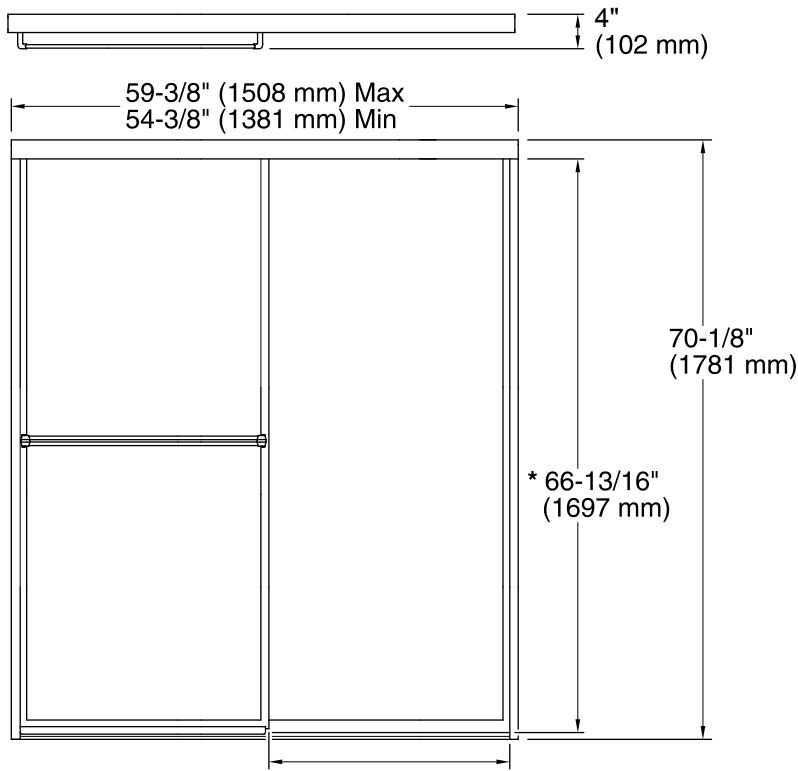

Features

- Featuring ComforTrack™ Technology – a cushioned bottom track – allows for easier access to the bathing/showering space
- ComforTrack™ enables you to sit, lean or kneel on the bottom track of the door to easily bathe children or clean the showering/bathing space
- 3/16" thick glass available in Clear, Pebbled, Frosted, and Templar

Product Specification

Shower door shall be 59-3/8" (1508 mm) in width and 70-1/8" (1781 mm) in height. Shower door shall be made of anodized aluminum. Shower door shall feature tempered glass. Shower door shall feature ComforTrack™ Technology - a cushioned bottom track. Shower door shall be shower installation. Shower door shall be STERLING Model 572075-59.

* 28-3/16" (716 mm) Max
* 25-11/16" (652 mm) Min

*** Walk-Through**

Technical Information

All measurements are nominal.
 Frame material: Aluminum,
 Opening style: Sliding/Bypass
 Walk-through - min: 25-11/16" (652 mm)
 Walk-through - max: 28-3/16" (716 mm)
 Glass thickness: 3/16" (5 mm)