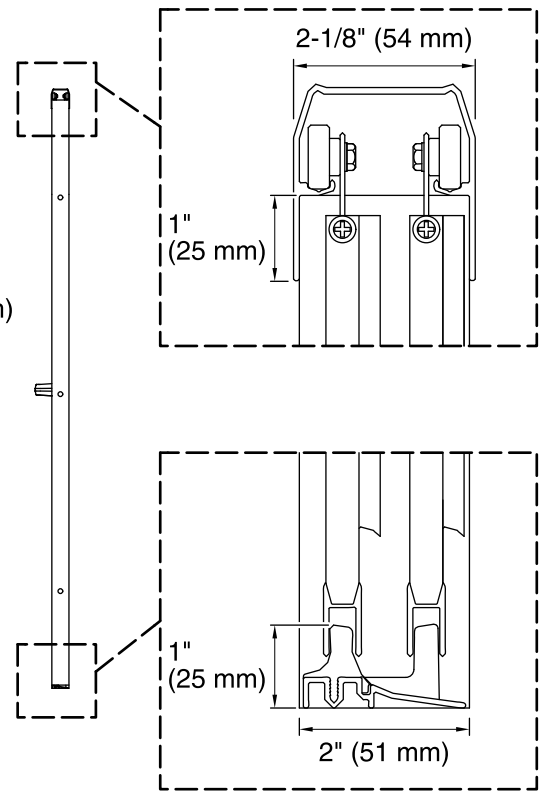

Features

- Featuring ComforTrack™ Technology – a cushioned bottom track – allows for easier access to the bathing/showering space
- ComforTrack™ enables you to sit, lean or kneel on the bottom track of the door to easily bathe children or clean the showering/bathing space
- 3/16" thick glass available in Clear, Pebbled, Frosted, and Templar

Product Specification

Shower door shall be 59-3/8" (1508 mm) in width and 70-1/8" (1781 mm) in height. Shower door shall be made of anodized aluminum. Shower door shall feature tempered glass. Shower door shall feature ComforTrack™ Technology - a cushioned bottom track. Shower door shall be shower installation. Shower door shall be STERLING Model 572075-59.

* 28-3/16" (716 mm) Max
* 25-11/16" (652 mm) Min

*** Walk-Through**

Technical Information

All measurements are nominal.
 Frame material: Aluminum,
 Opening style: Sliding/Bypass
 Walk-through - min: 25-11/16" (652 mm)
 Walk-through - max: 28-3/16" (716 mm)
 Glass thickness: 3/16" (5 mm)