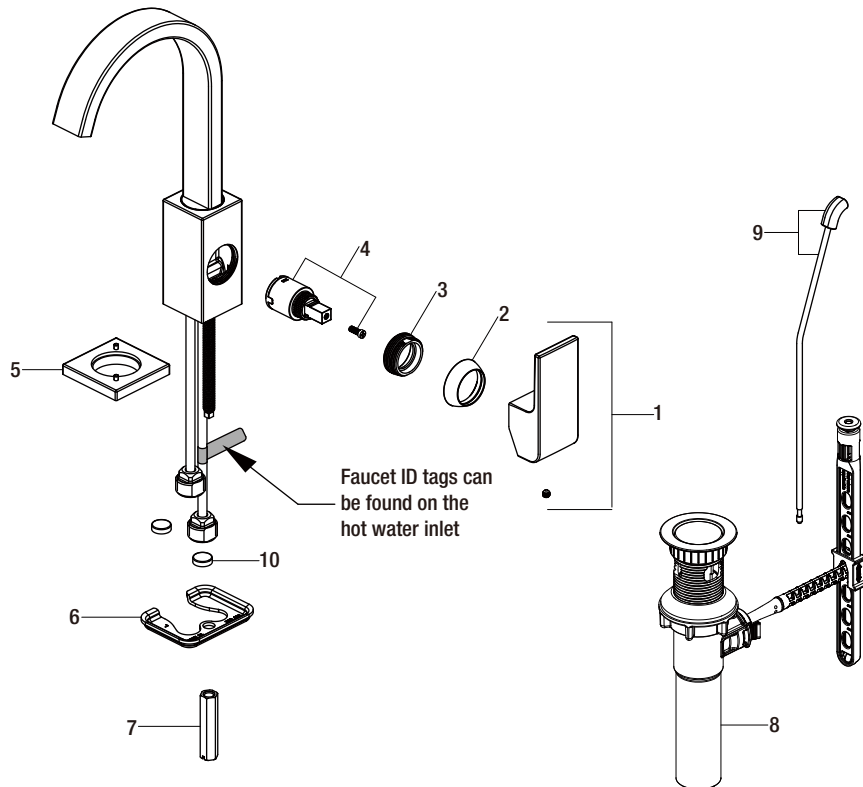

## Replacement Parts List

Farrington Single-Handle Lavatory Faucet in Matte Black

MODEL	SKU #	FINISH
HD67524W-6110H	305351357	Matte Black

Many replacement parts can be purchased online or at your local store. Please use the table below to identify the part SKU number needed, go to [HOMEDEPOT.COM](http://HOMEDEPOT.COM), and check for online and store availability. If you can't find the part you are looking for, please call 1-855-HD-GLACIER.

Part	Description	Part #	Internet SKU #	Store SKU #
1	Handle assembly	RP1353410H		
2	Cap	RP8018410H		
3	Bonnet nut	RP70480		
4	Cartridge & Screw	RP20064		
5	Flange	RP8060010H		
6	Washer	RP70228		

Part	Description	Part #	Internet SKU #	Store SKU #
7	Lock nut	RP56091		
8	ClickInstall™ drain assembly	RP4022810H		
9	Lift rod	RP4026010H		
10	Screen filter	RP70072		