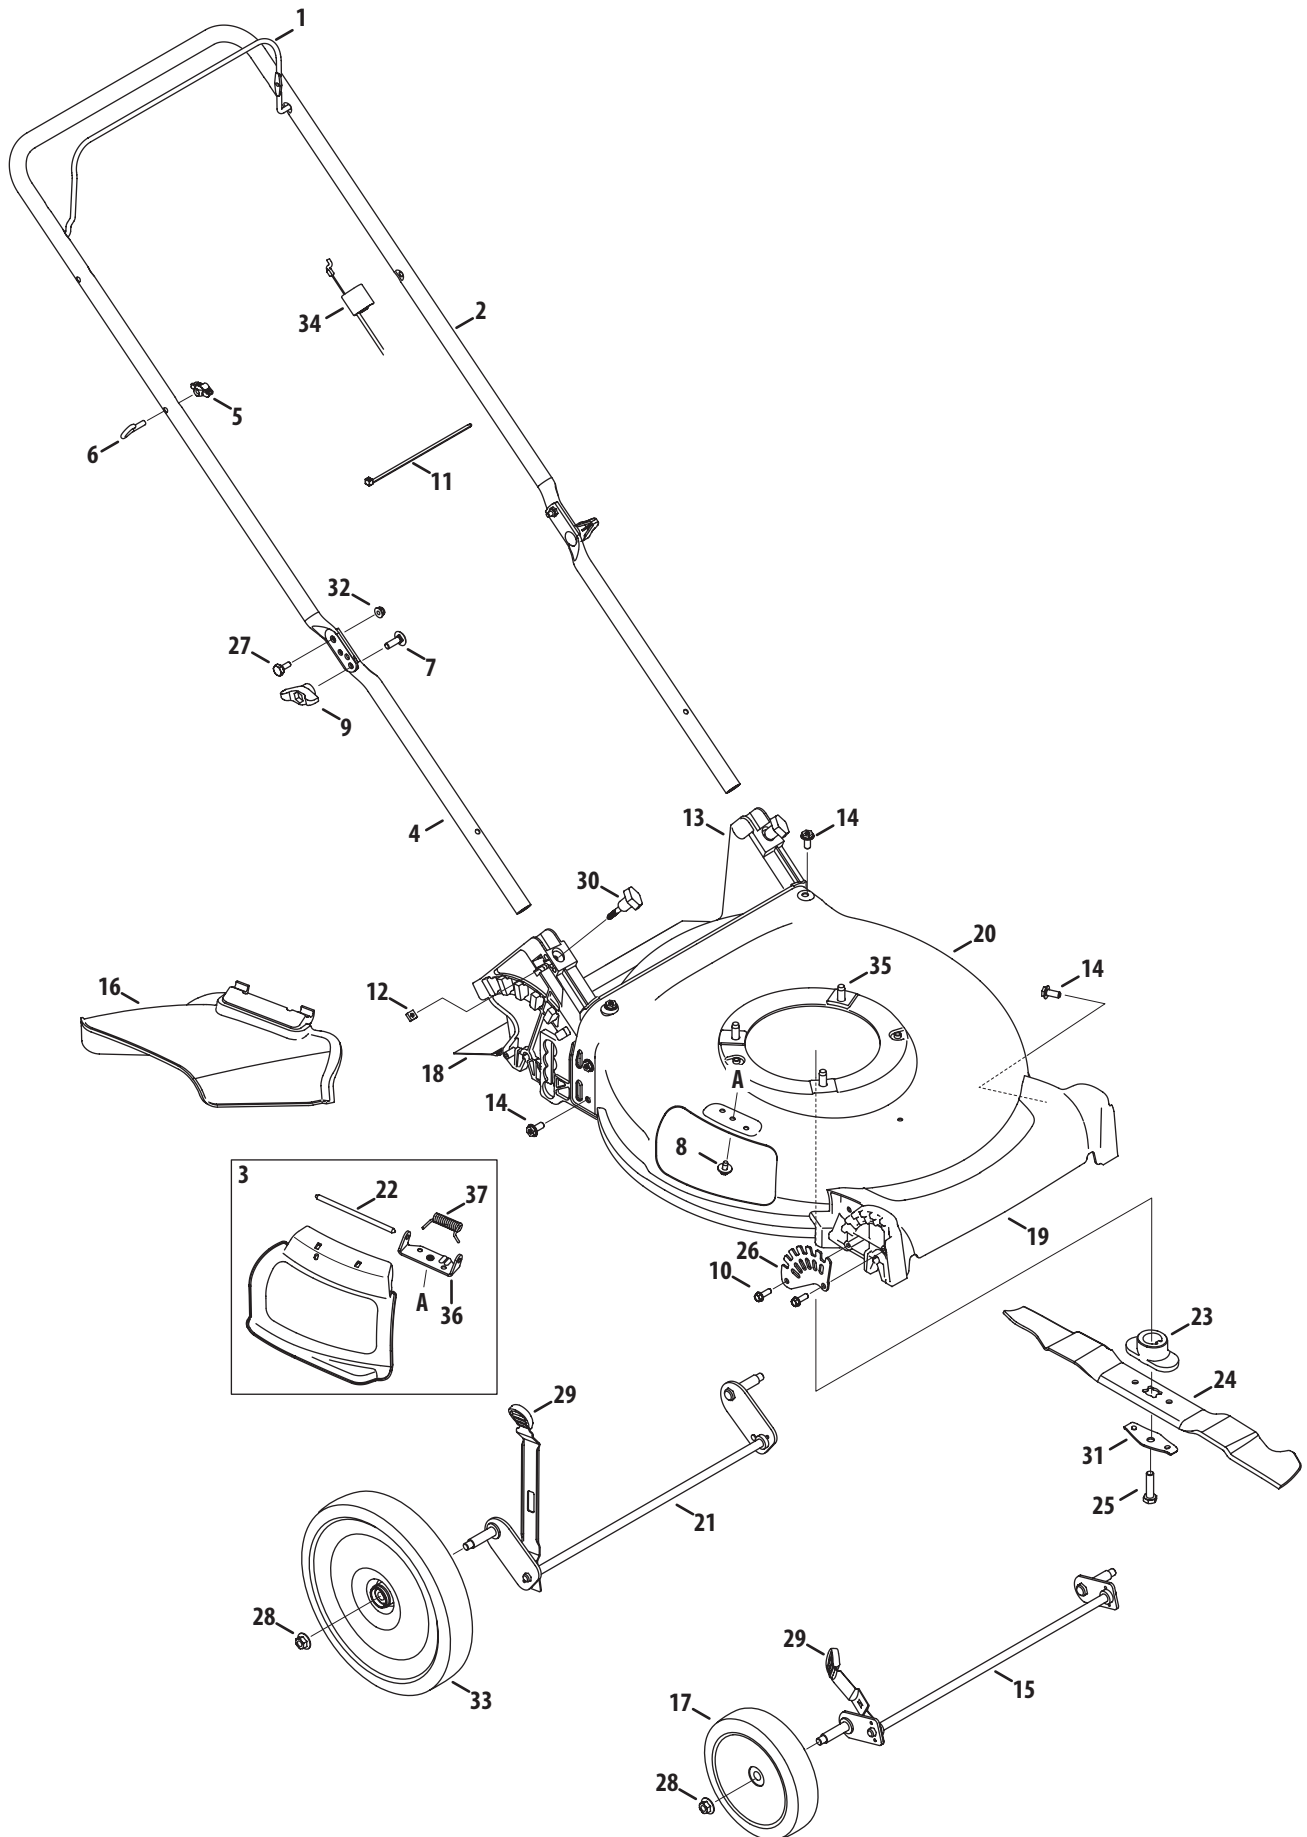

Model Series BOX

Model Series BOX

Ref No.	Part Number	Description
1	747-05184	Blade Control
2	749-04680	Upper Handle
	749-04681	Upper Handle, International
3	987-02516	Hinged Mulch Plug Assembly
	987-02584	Mulch Plug Ass'y, International
4	749-04608A	Lower Handle
5	720-0279	Wing Nut
6	710-1205	Rope Guide
7	710-04998	Carriage Screw ,5/16-18
8	710-05073	Screw, 1/4-20 x .500
9	720-04122	Wing Knob
10	710-0895	Screw, 1/4-15 x .750
11	725-0157	Cable Tie
12	712-04222	Nut, Sq., 1/4-20
13	631-04486	Rear Baffle
	631-04568	Rear Baffle, International
14	710-04995	Screw, 5/16-14 x .750
15	911-04143B	Front Axle Assembly
16	731-07486	Side Chute
17	734-04562	Front Wheel, 7 x 1.8, Gray
18	731-07203	Trail Shield
19	731-07078	Front Cover

Ref No.	Part Number	Description
20	787-01869	Deck - 21"
21	911-04144A	Rear Axle Assembly
22	747-0710A	Hinge Pin
23	748-0376E	Blade Adapter
	748-04096	Blade Adapter, 25mm x 1.19
24	942-0741A	Mulching Blade
25	710-1044	Screw , 3/8-24 x 1.50
26	787-01818A	Front Height Adjuster Plate
27	738-04419A	Sldr. Screw, .375 x .126 x 1/4-20
28	712-04217	Flange Lock Nut, 3/8-16
29	720-04130	Adjustment Lever Knob
30	720-04123	Wing Nut
31	736-0524B	Blade Bell Support
32	712-04064	Nut, Flange Lock, 1/4-20
33	634-04625	Rear Wheel, 11 x 1.8, Gray
34	946-0957	Control Cable (Briggs)
	746-04479	Control Cable (139cc)
	946-04661	Control Cable (190cc)
35	710-0654A	TT Sems Screw, 3/8-16 x 1.0
36	787-01779	Chute Deflector Bracket
37	732-1014	Torsion Spring