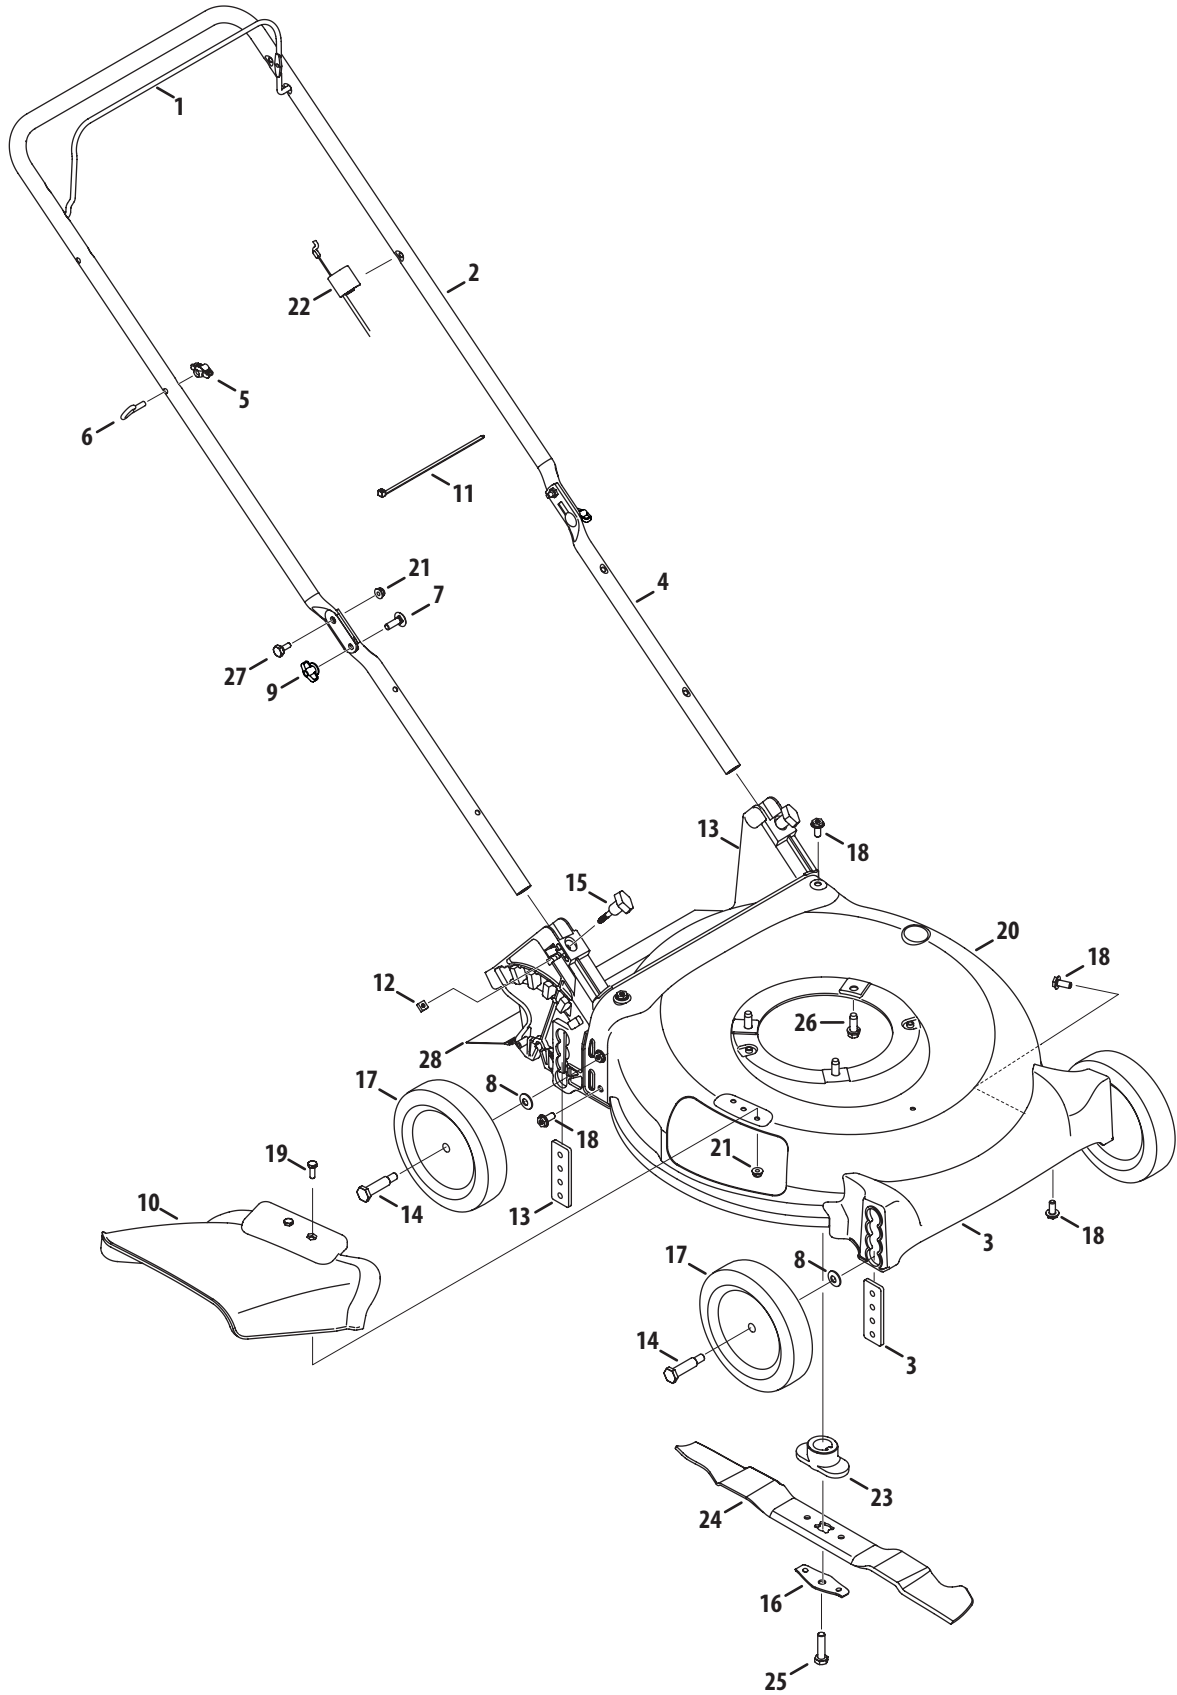

Model A44

Ref No.	Part Number	Description
1	747-05184	Blade Control
2	749-04680	Upper Handle
3	631-04516	Front Cover Assembly
4	749-04608A	Lower Handle
5	720-0279	Wing Nut
6	710-1205	Rope Guide
7	710-04998	Carriage Screw ,5/16-18
8	736-0105	Washer, .401 x .870 x .060
9	720-04122	Wing Knob
10	731-07877	Side Chute
11	725-0157	Cable Tie
12	712-04222	Nut, Sq., 1/4-20
13	631-04557	Rear Baffle
	631-04545	Rear Baffle, HD
	631-04515	Rear Baffle, Lowes
14	738-04466	Shoulder Screw
15	720-04123	Wing Nut
16	736-0524B	Blade Bell Support
17	734-04063	Wheel, 7" Star-Dia., Oys. Gray
18	710-04995	Screw, 5/16-14 x .750
19	710-3015	Screw, 1/4-20 x .750
20	787-01869	Deck, 21"
21	712-04064	Nut, Flange Lock, 1/4-20
22	946-0957	Control Cable
23	748-0376E	Blade Adapter
24	942-0741A	Mulching Blade
25	710-1044	Screw , 3/8-24 x 1.50
26	710-0654A	TT Sems Screw, 3/8-16 x 1.0
27	738-04419A	Slidr. Screw, .375 x .126 x 1/4-20
28	731-07203	Trail shield