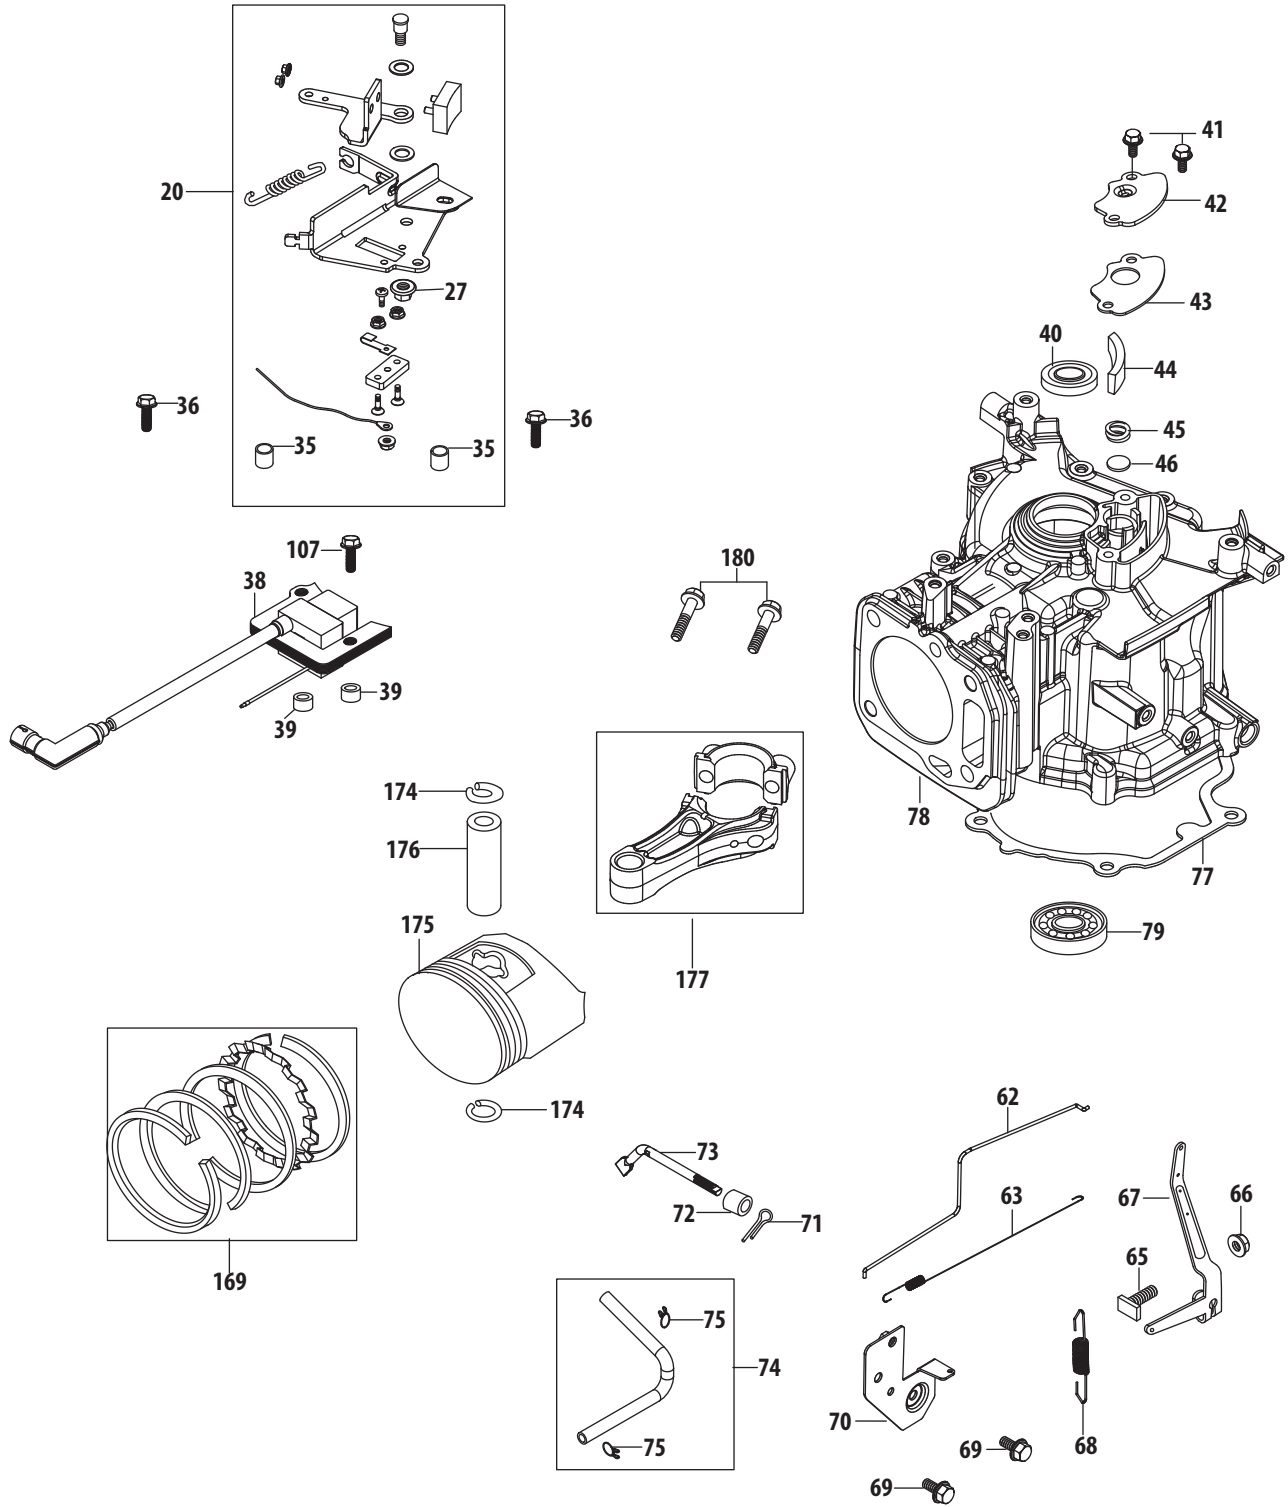

1P65B0B-1 Crankcase

Ref.	Part Number	Description
20	951-10320	Brake Assembly
27	712-04219	Brake Arm Nut
35	750-05384	Brake Spacer
36	710-04980	Brake Assy Bolt M6×35
38	951-10367	Ignition Coil Assembly
39	951-11675	Ignition Coil Spacer
40	951-11596	Upper Crankshaft Seal
41	710-04916	Bolt M6×14
42	951-11612	Breather Cover Plate
43	951-11613	Breather Gasket
44	951-11730	Breather Screen
45	732-04718	Breather Spring
46	951-11614	Breather Valve
62	951-11677	Throttle Linkage
63	951-11522	Throttle Linkage Spring
65	710-04908	Governor Arm Bolt
66	712-04212	Governor Arm Nut M6
67	951-11523	Governor Arm
68	951-11273	Governor Spring
69	710-04915	Bolt M6×12
70	951-11544	Component Bracket
71	714-04074	Governor Cotter Pin
72	951-11574	Governor Seal

Ref.	Part Number	Description
73	951-11608	Governor Arm Shaft
74	951-11725	Breather Hose Assembly
75	726-04101	Breather Hose Clamp
77	951-11732	Crankcase Cover Gasket
78	951-11747	Short Block Assembly (Incl. 37,40-46,71-73,77-81,83-85, 98-103,109,139,140,155,159,164, 165,167-169,174-177)
79	951-11369	Main Bearing
107	710-04969	Bolt M6×30
169	951-11688	Piston Ring Set
174	951-11603	Piston Pin Snap Ring
175	951-11605	Piston
176	951-11604	Piston Pin
177	951-11744	Connecting Rod Assembly
180	710-05162	Connecting Rod Bolt
	952Z1P65B0B-1	Complete Engine
	951-11710	Gasket - External (Incl. 43,97,99,138-140,155,159)
	951-11709	Gasket Kit - Complete (Incl. 40,43,72,77,97,99,103, 139-140,155,159,164)