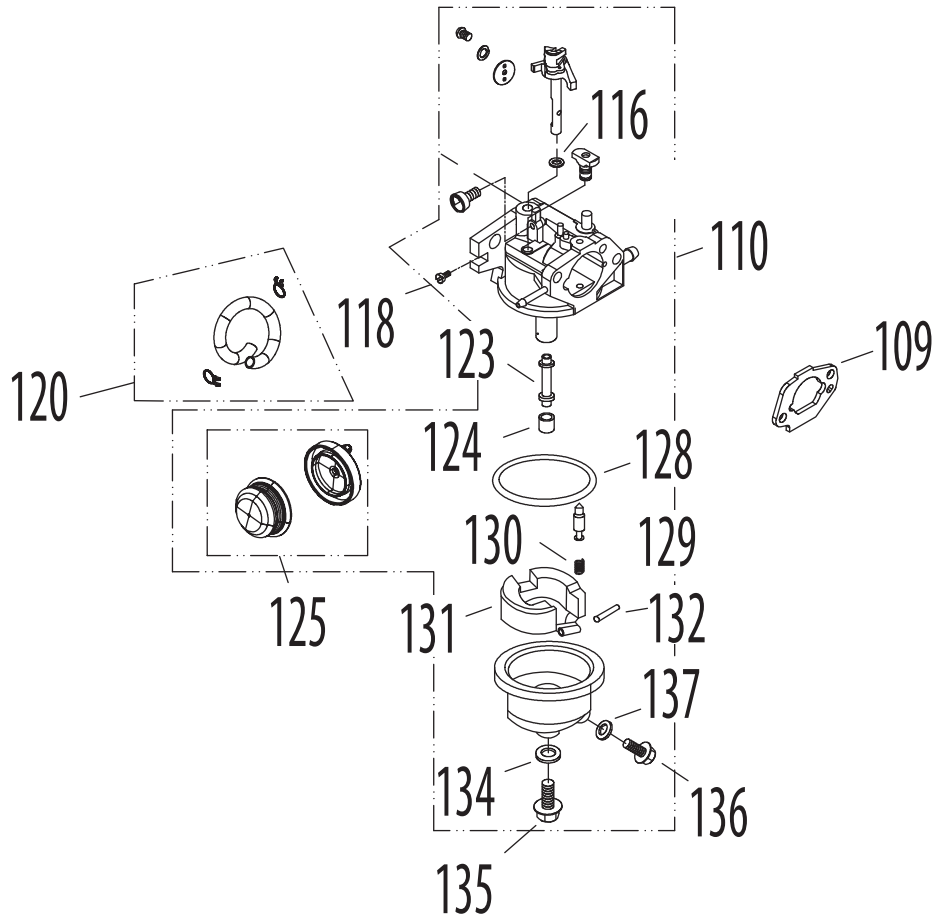

Ref.	Part Number	Description
109	951-11527	Carburetor Gasket Plate
110	951-11707	Carburetor Assembly
120	951-11736	Primer Hose Assembly
	951-11708	Carburetor Repair Kit - Major (Incl. Ref No. 116,118,123, 124,128-134,137)