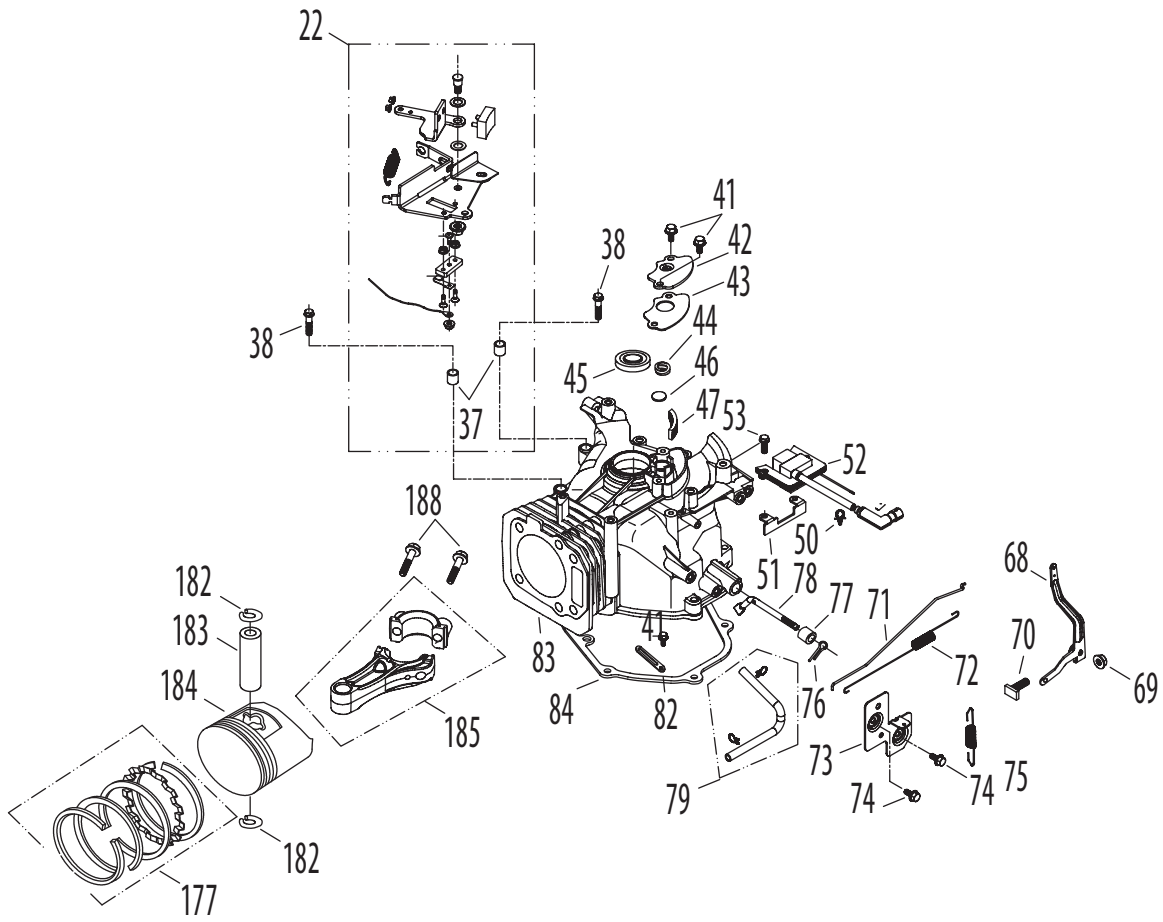

5P70M0B Crankcase

5P70M0B Crankcase

Ref.	Part Number	Description	Ref.	Part Number	Description
22	951-10321A	Brake Assembly	77	951-11574	Governor Seal
41	710-04916	Bolt M6×14	78	951-11608	Governor Arm Shaft
42	951-11728	Breather Cover Plate	79	951-11260	Breather Hose Assembly
43	951-11729	Breather Gasket	82	951-11622	Flexible Clamp
44	732-04718	Breather Spring	83	N/A	Crankcase Complete
45	951-11545	Lower Crankshaft Seal	84	951-11763	Crankcase Cover Gasket
46	951-11735	Breather Valve	177	951-11253	Piston Ring Set
47	951-11762	Breather Screen	182	951-11632	Piston Pin Snap Ring
50	951-11618	Plastic Clamp 6.3×8	183	951-11633	Piston Pin
51	951-11619	Ignition Coil Bracket	184	951-11634	Piston
52	951-10366	Ignition Coil Assembly	185	951-11768	Connecting Rod Assembly
53	710-04979	Bolt M6×18	188	710-05162	Connecting Rod Bolt
68	951-11238	Governor Arm Bracket		951-10414B	Short Block Assembly
69	712-04212	Governor Arm Nut M6			(Incl Ref No. 41-47,57,76-78,83-86,
70	710-04908	Governor Arm Bolt			88,91,93-97,107-109,118,147,148,164,
71	951-11259	Throttle Linkage			167,172,173,175-177,182-185,188)
72	951-11258	Throttle Linkage Spring		951-11770	Gasket Kit - Complete
73	951-11620	Component Bracket			(Incl Ref No. 43,45,77,84,91,94,
74	710-04915	Bolt M6×12			109,146,148,164,167,182)
75	951-10293	Governor Spring		951-11772	Gasket Kit - External
76	714-04074	Governor Cotter Pin			(Incl Ref 43,91,94,146,148,164,167)
76	714-04074	Governor Cotter Pin		952Z5P70M0B	Engine Complete