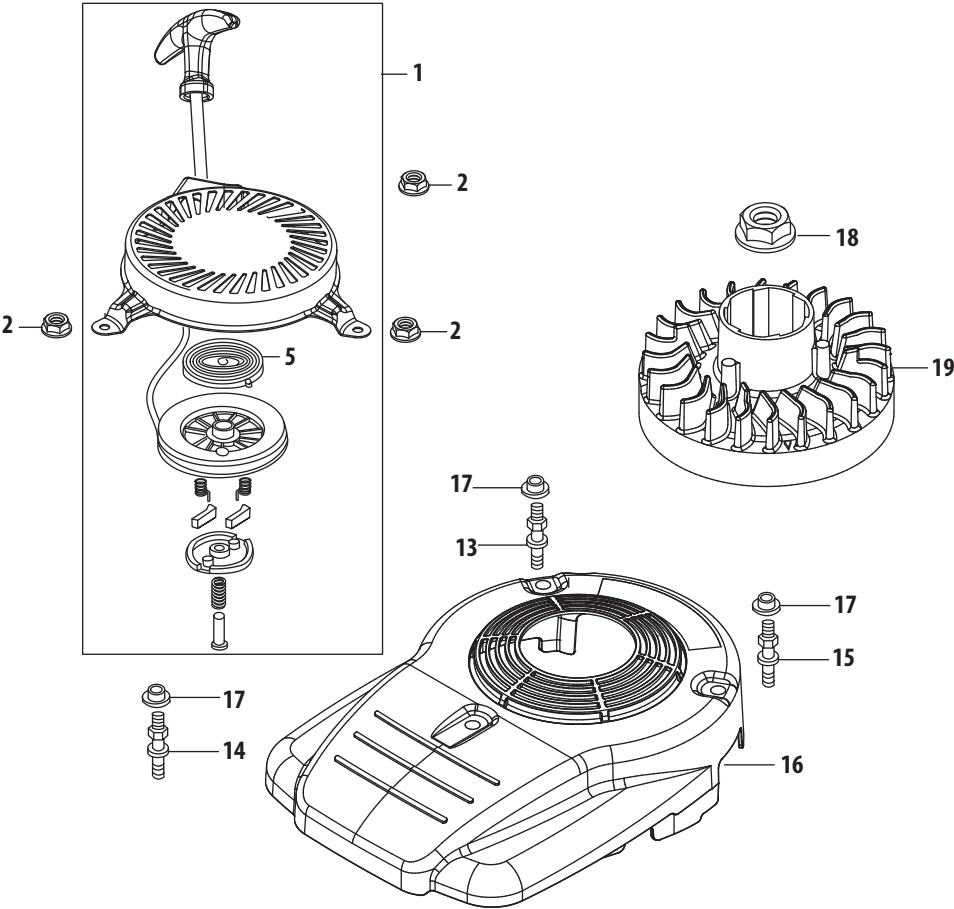

1P65N0 Flywheel & Shroud

Ref.	Part Number	Description
1	951-11720	Recoil Starter Assembly
2	712-04212	Nut M6 X 10 Mm
5	951-11721	Recoil Spring
13	751-11722	Starter/Shroud Stud Black
14	951-11723	Starter/Shroud Stud Front
15	951-11724	Starter/Shroud Stud White
16	731-05692	Engine Shroud (M0)
17	750-05320	Engine Shroud Spacer
18	712-04287	Flywheel Nut M14
19	951-11043	Flywheel