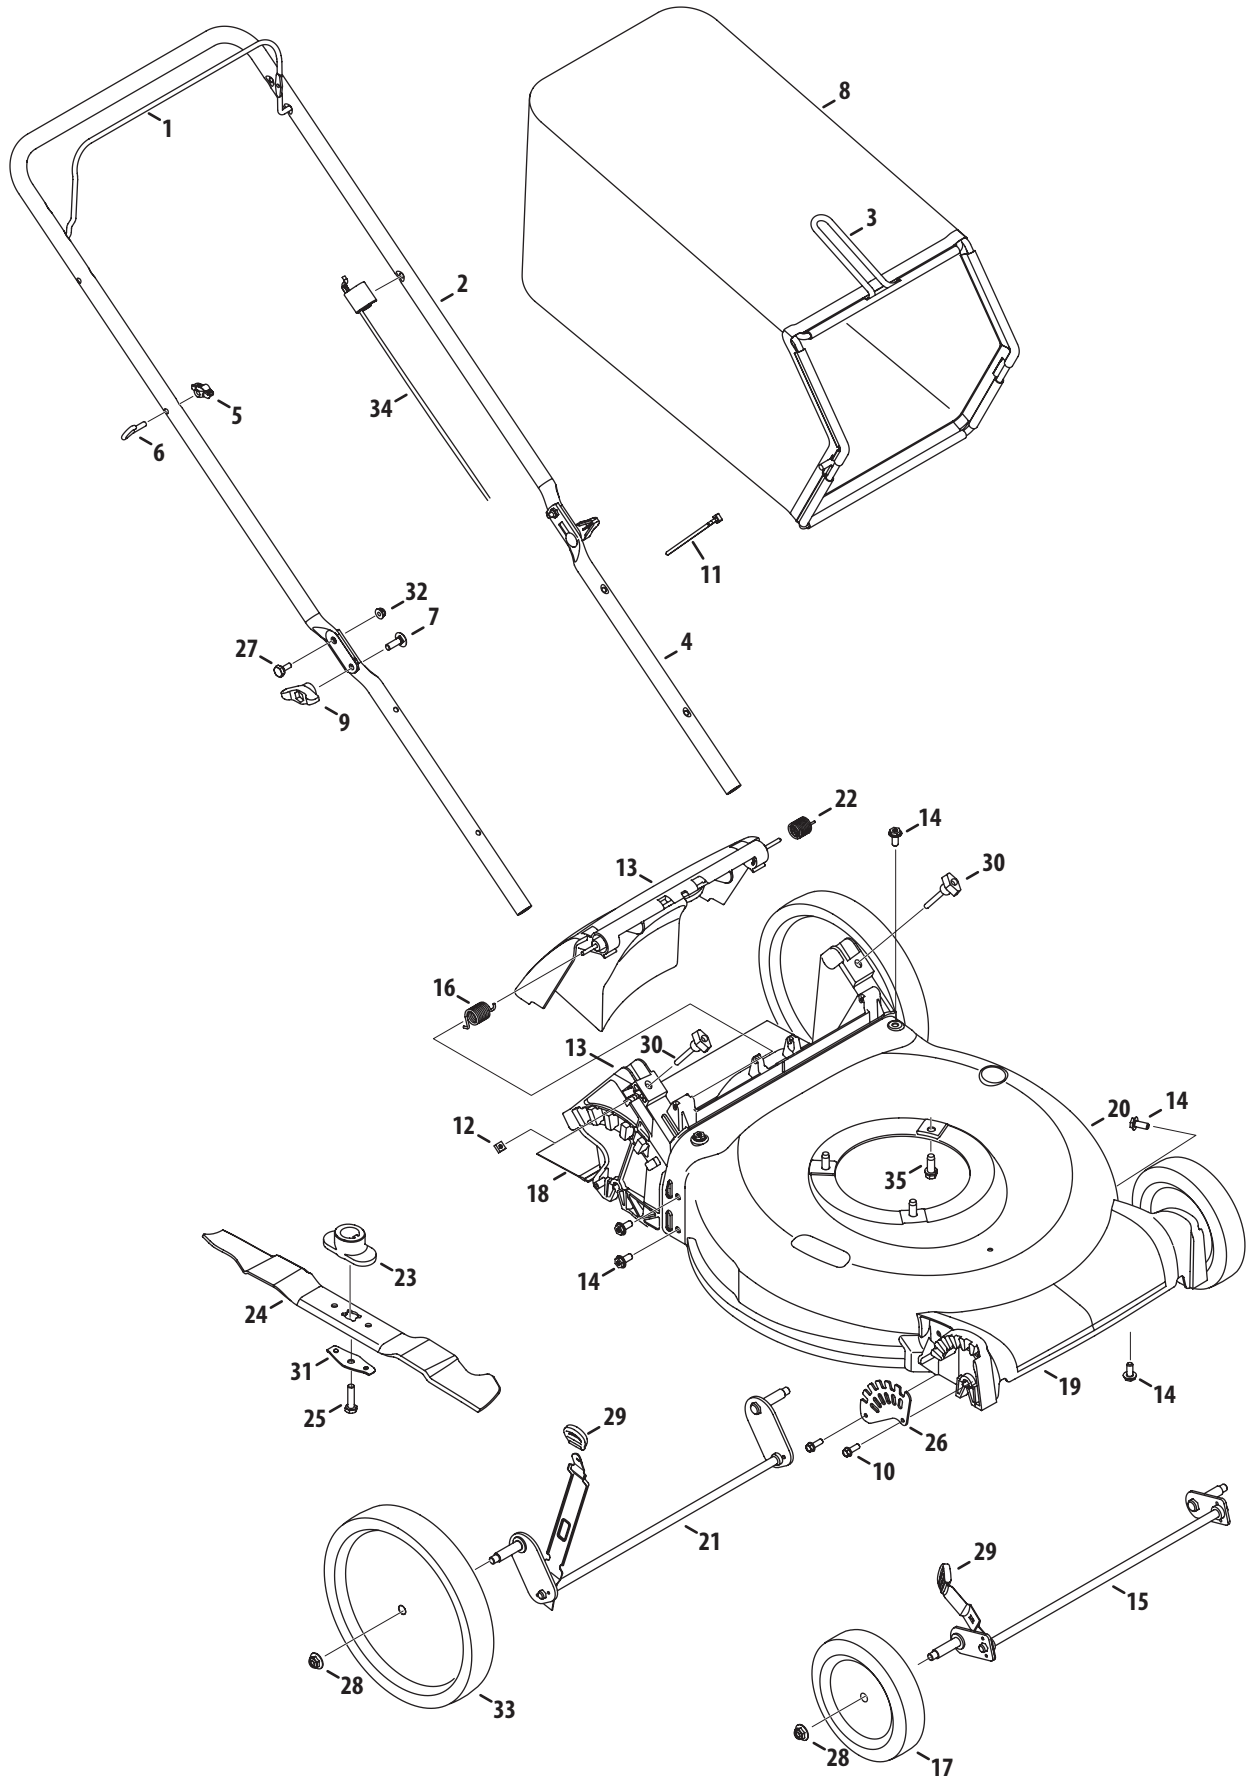

Model B16

Ref No.	Part Number	Description
1	747-05184	Blade Control
2	749-04680	Upper Handle
3	747-05226	Grass Catcher Frame
4	749-04608A	Lower Handle
5	720-0279	Wing Nut
6	710-1205	Rope Guide
7	710-04998	Carriage Screw ,5/16-18
8	764-04077A	Grass Bag
9	720-04122	Wing Knob
10	710-0895	Screw, 1/4-15 x .750
11	725-0157	Cable Tie
12	712-04222	Nut, Sq., 1/4-20
13	631-04511	Rear Discharge Door Assembly
14	710-04995	Screw, 5/16-14 x .750
15	911-04143B	Front Axle Assembly
16	732-04673	Torsion Spring - RH
17	734-04562	Front Wheel Gray
18	731-07203	Trail Shield
19	731-07078	Front Cover
20	787-01870	Deck - 21"
21	911-04144	Rear Axle Assembly
22	732-04674	Torsion Spring - LH
23	748-04096	Blade Adapter
24	942-0741A	Mulching Blade
25	710-1044	Screw , 3/8-24 x 1.50
26	787-01818A	Front Height Adjuster Plate
27	738-04419A	Slidr. Screw, .375 x .126 x 1/4-20
28	712-04217	Flange Lock Nut, 3/8-16
29	720-04130	Adjustment Lever Knob
30	720-04123	Wing Nut
31	736-0524B	Blade Bell Support
32	712-04064	Nut, Flange Lock, 1/4-20
33	634-04625	Rear Wheel
34	946-04661	Control Cable
35	710-0654A	TT Sems Screw, 3/8-16 x 1.0