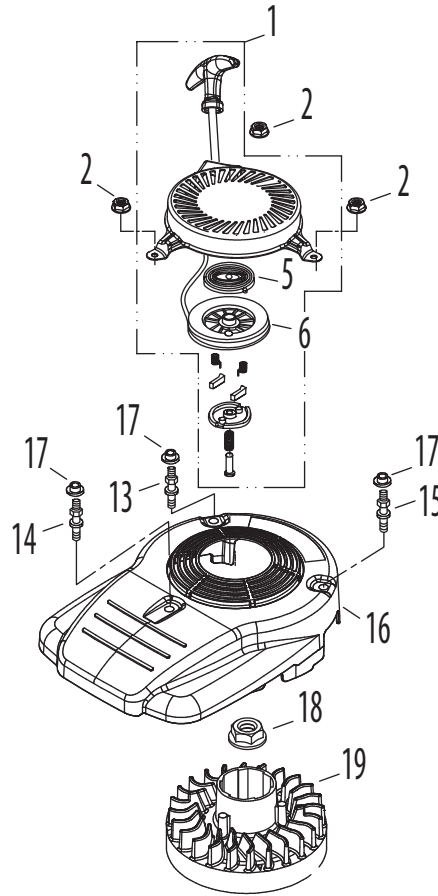

1P65B0B Flywheel & Shroud

Ref.	Part Number	Description
1	951-11720	Recoil Starter Assembly
2	712-04212	Nut M6 X 10 Mm
5	951-11721	Recoil Pulley & Spring Ass'y
6	951-11721	Recoil Pulley & Spring Ass'y
13	751-11722	Starter/Shroud Stud Black M6 x 75
14	951-11723	Starter/Shroud Stud Front M6 x 5.3
15	951-11724	Starter/Shroud Stud White M6-73
16	731-05692	Engine Shroud (M0)
17	750-05320	Engine Shroud Spacer
18	712-04221	Flywheel Nut M14
19	951-11043	Flywheel