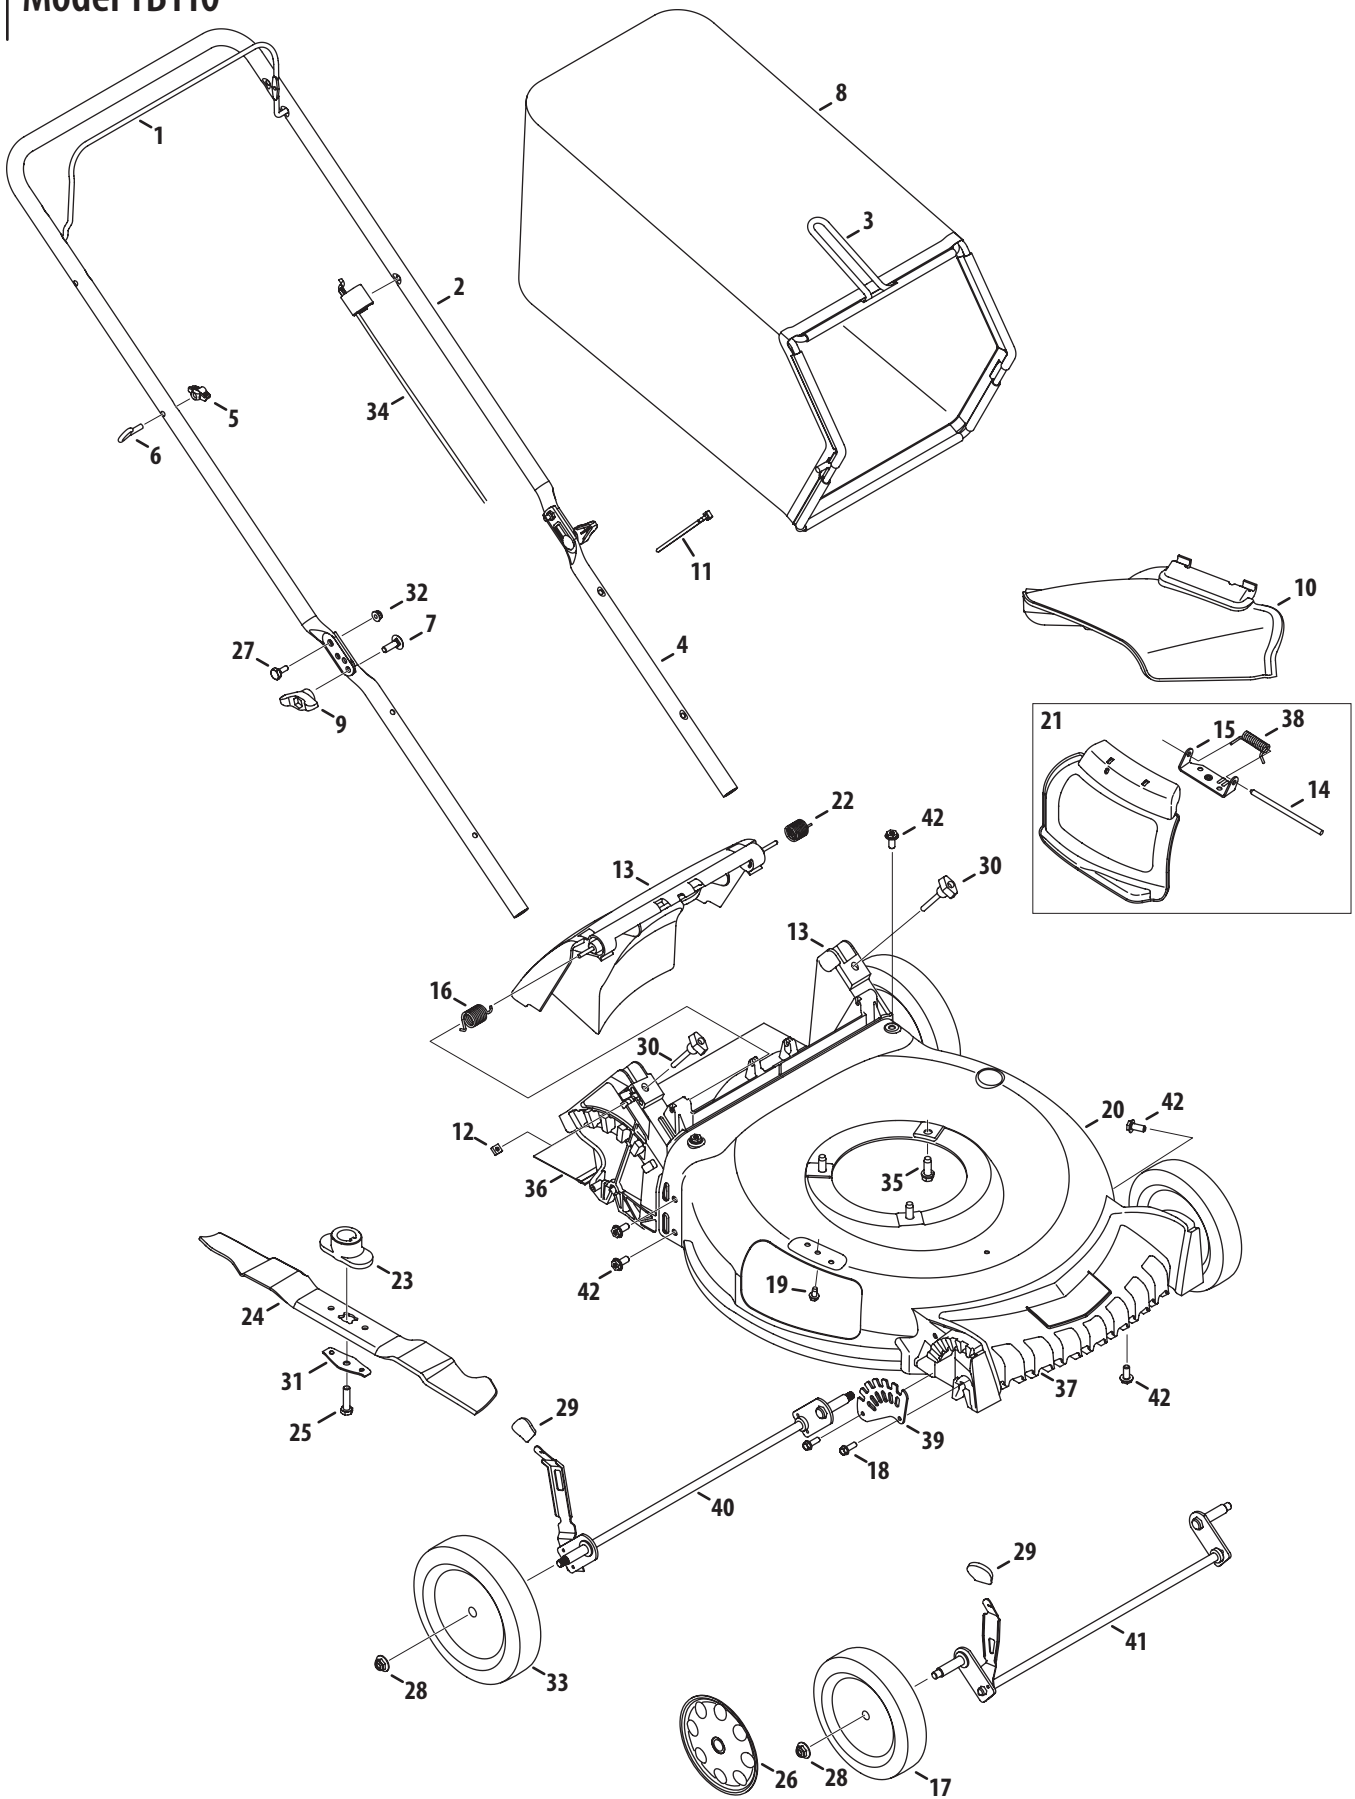

Model TB110

Ref No.	Part Number	Description
1	747-05214	Blade Control
2	749-04681	Upper Handle
3	747-05226	Grass Catcher Frame
4	749-04608A	Lower Handle
5	720-0279	Wing Nut
6	710-1205	Rope Guide
7	710-04998	Carriage Screw ,5/16-18
8	964-04117	Grass Bag
9	720-04124	Wing Knob
10	731-07486	Side Chute
	731-07131	Side Chute w/Flap
11	725-0157	Cable Tie
12	712-04222	Nut, Sq., 1/4-20
13	631-04369	Rear Discharge Door Assembly
	631-04371	Rear Discharge Door Assembly - (Lowes)
14	747-0710A	Hinge Pin
15	787-01779	Chute Deflector Bracket
16	732-04673	Torsion Spring - RH
17	634-04607	Front Wheel
18	710-0895	Screw, 1/4-15 x .750
19	710-05073	Screw, 1/4-20 x .500
20	787-01869	Deck , 21"

Ref No.	Part Number	Description
21	987-02516	Hinged Mulch Plug Assembly
22	732-04674	Torsion Spring - LH
23	748-04096	Blade Adapter
24	942-0741A	Mulching Blade
25	710-1044	Screw , 3/8-24 x 1.50
26	731-07197	Hub Cap
27	738-04419A	Sldr. Screw, .375 x .126 x 1/4-20
28	712-04217	Flange Lock Nut, 3/8-16
29	720-04131A	Adjustment Lever Knob
30	720-04127	Wing Nut
31	736-0524B	Blade Bell Support
32	712-04064	Nut, Flange Lock, 1/4-20
33	734-04564	Rear Wheel
34	946-04661	Control Cable
35	710-0654A	TT Sems Screw, 3/8-16 x 1.0
36	731-07203	Trail Shield
37	731-07195	Front Cover
38	732-1014	Torsion Spring
39	787-01818A	Front Height Adjuster Plate
40	911-04142	Rear Axle Assembly
41	911-04143B	Front Axle Assembly
42	710-04995	Screw, 5/16-14 x .750