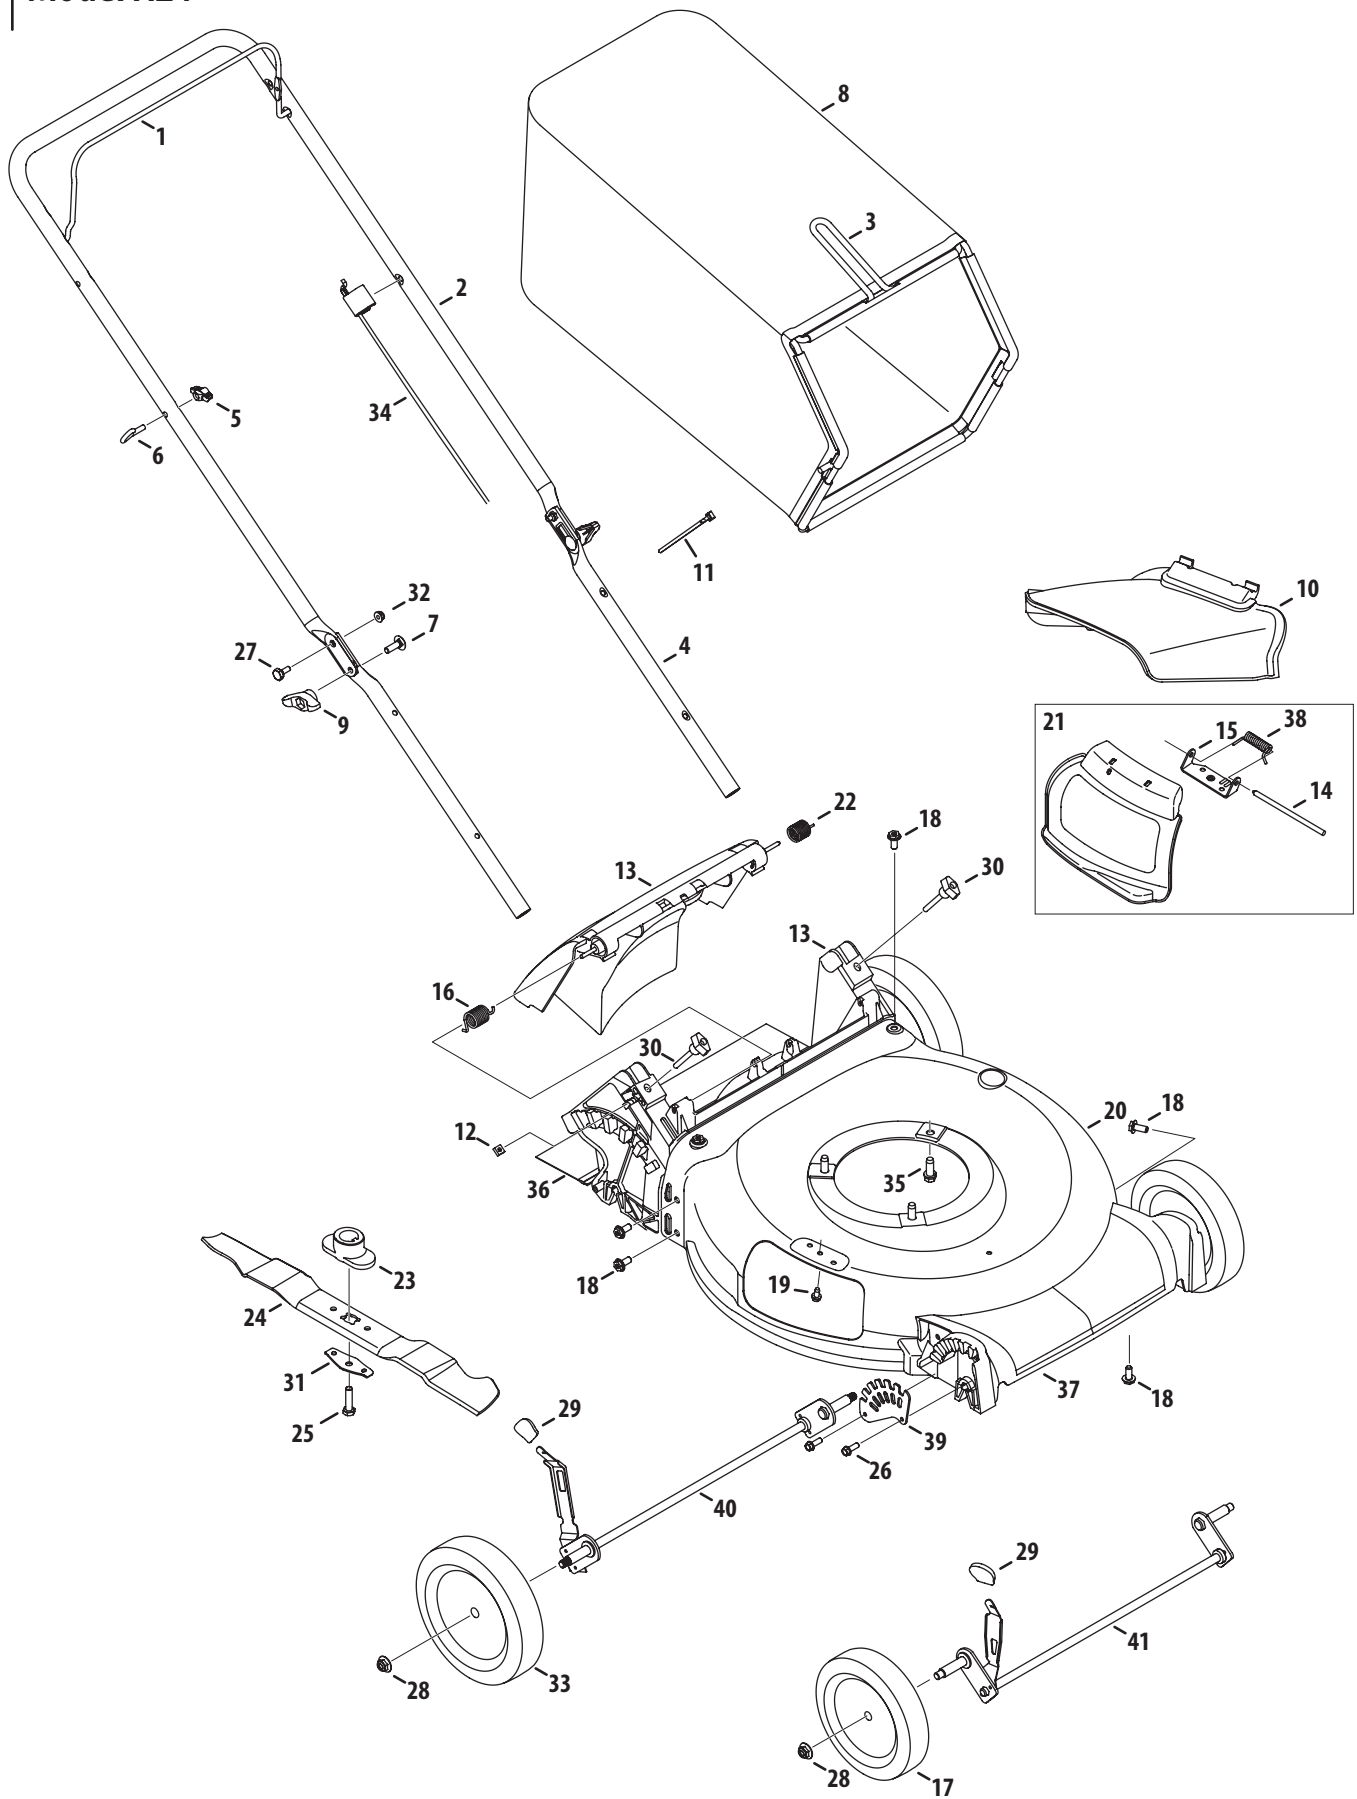

Model A24

Ref No.	Part Number	Description
1	747-05184	Blade Control
2	749-04680	Upper Handle
3	747-05226	Grass Catcher Frame
4	749-04608A	Lower Handle
5	720-0279	Wing Nut
6	710-1205	Rope Guide
7	710-04998	Carriage Screw ,5/16-18
8	964-04116	Grass Bag
9	720-04122	Wing Knob
10	731-07486	Side Chute
11	725-0157	Cable Tie
12	712-04222	Nut, Sq., 1/4-20
13	631-04369	Rear Discharge Door Assembly
14	747-0710A	Hinge Pin
15	787-01779	Chute Deflector Bracket
16	732-04673	Torsion Spring - RH
17	734-04562	Front Wheel Gray
18	710-04995	Screw, 5/16-14 x .750
19	710-05073	Screw, 1/4-20 x .500
20	787-01869	Deck , 21"
21	987-02516	Hinged Mulch Plug Assembly

Ref No.	Part Number	Description
22	732-04674	Torsion Spring - LH
23	748-04096	Blade Adapter
24	942-0741A	Mulching Blade
25	710-1044	Screw , 3/8-24 x 1.50
26	710-0895	Screw, 1/4-15 x .750
27	738-04419A	Sldr. Screw, .375 x .126 x 1/4-20
28	712-04217	Flange Lock Nut, 3/8-16
29	720-04130	Adjustment Lever Knob
30	720-04123	Wing Nut
31	736-0524B	Blade Bell Support
32	712-04064	Nut, Flange Lock, 1/4-20
33	734-04563	Rear Wheel Gray
34	946-04661	Control Cable
35	710-0654A	TT Sems Screw, 3/8-16 x 1.0
36	731-07203	Trail shield
37	731-07078	Front Cover
38	732-1014	Torsion Spring
39	787-01818A	Front Height Adjuster Plate
40	911-04142	Rear Axle Assembly
41	911-04143B	Front Axle Assembly