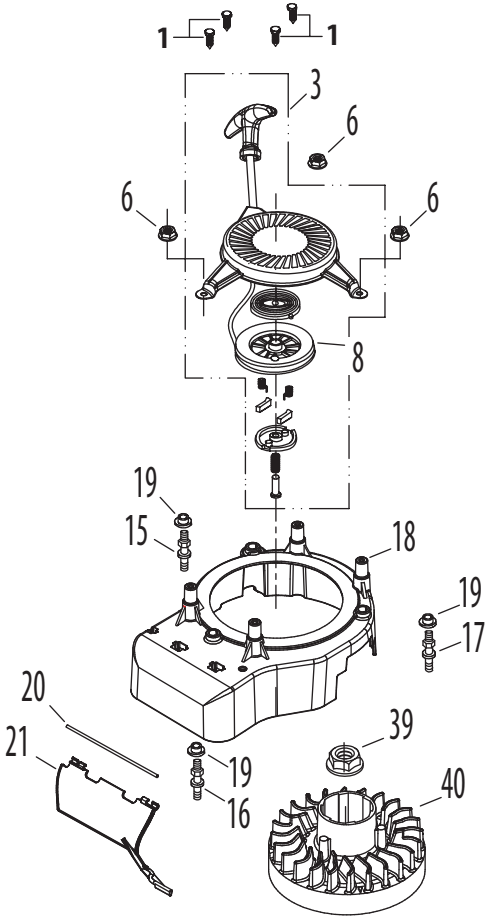

Ref.	Part Number	Description
1	710-04744	Self-Tapping Bolt, #12-16 x 1.0"
3	951-11720	Recoil Starter Assembly
6	712-04212	Nut M6 X 10 Mm
8	951-11721	Recoil Spring & Pulley Assembly
15	710-04976	Starter/Shroud Stud M6x85-48
16	710-04977	Starter/Shroud Stud M6x87-51.5
17	710-04978	Starter/Shroud Stud M6x79

Ref.	Part Number	Description
18	951-10764	Inner Shroud
19	750-05320	Engine Shroud Spacer
20	951-11610	Air Vane Shaft
21	951-11611	Air Vane
39	712-04221	Flywheel Nut M14
40	951-11046	Flywheel