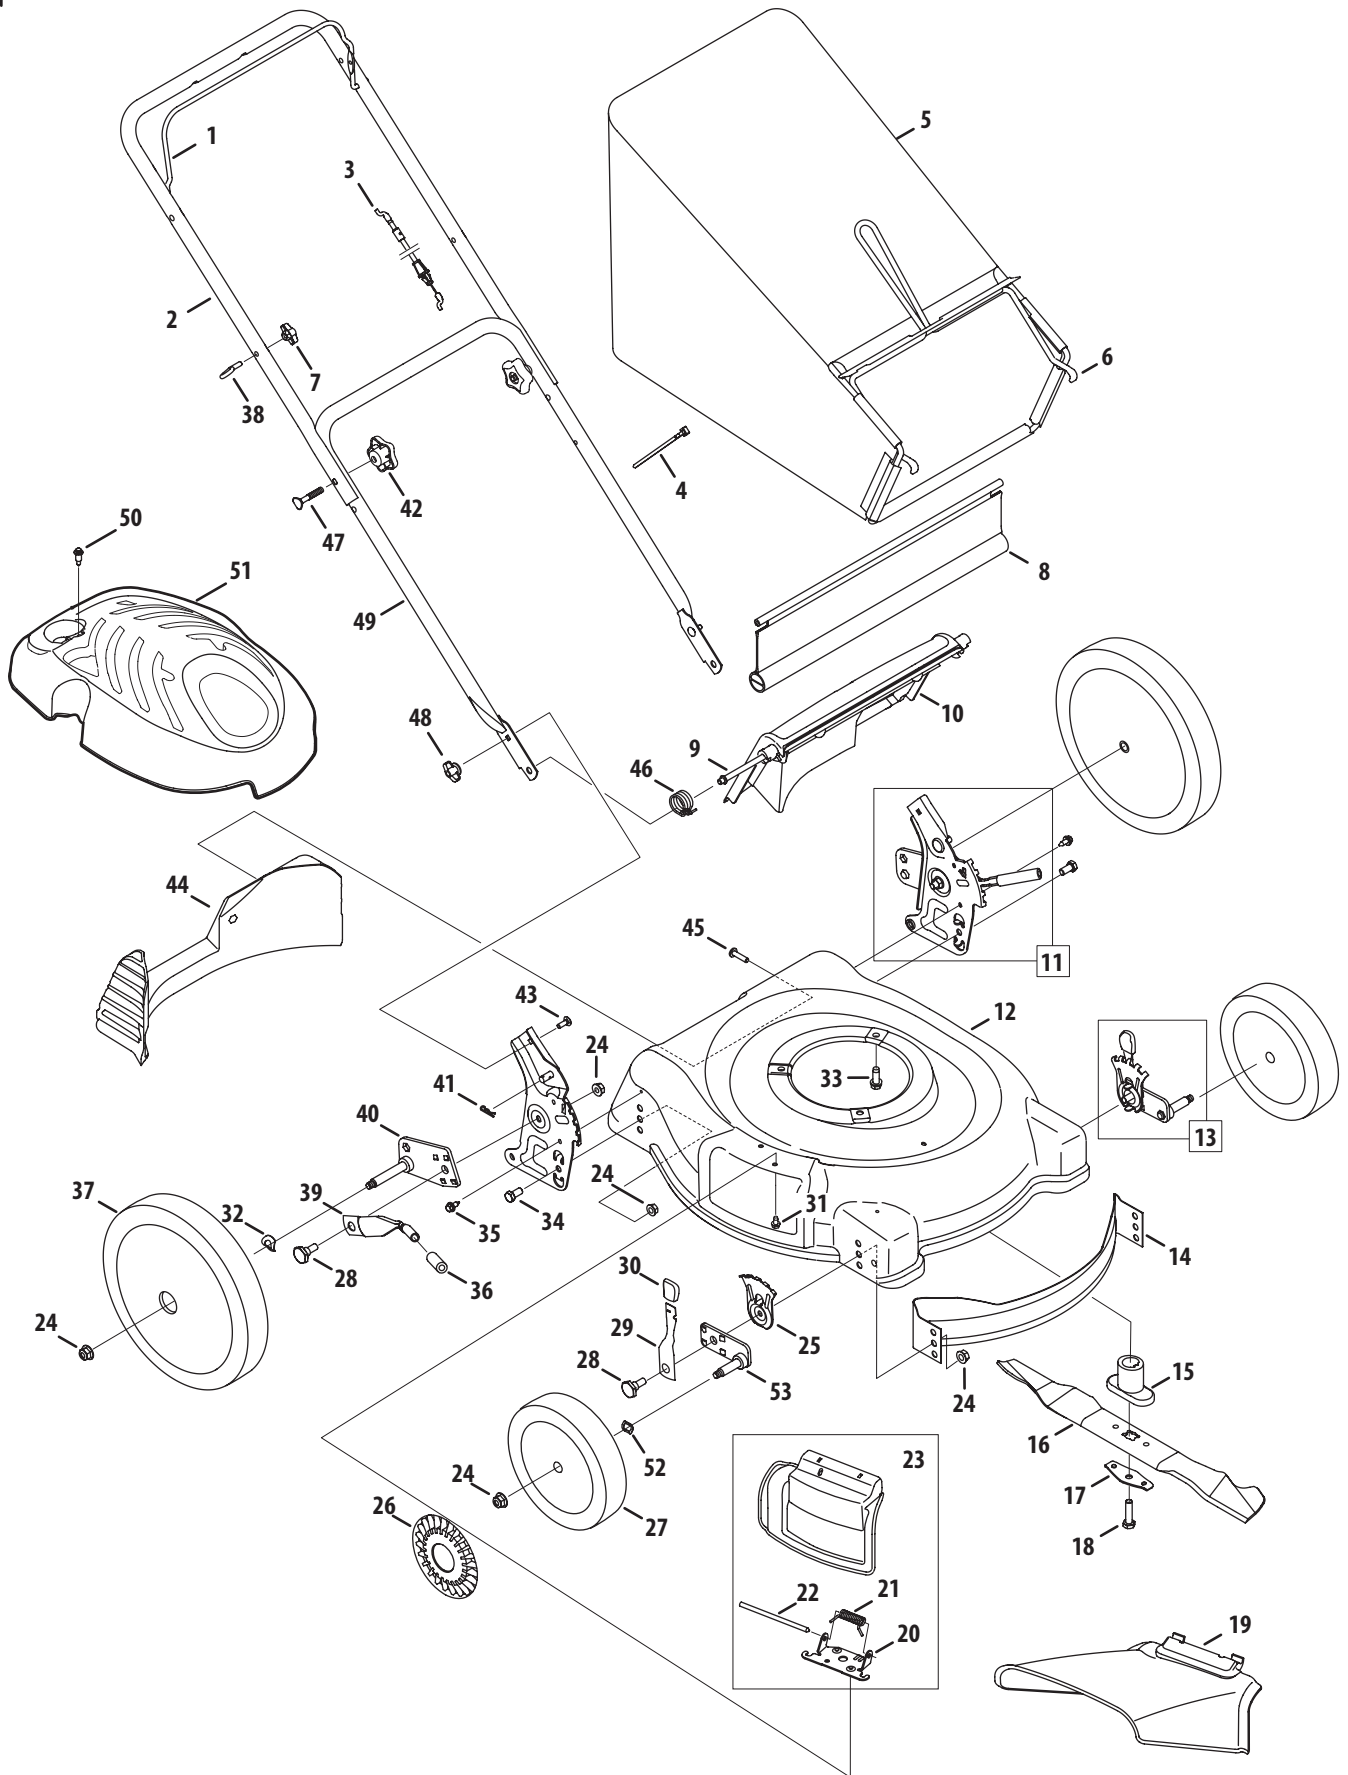

Model Series 540

Ref No.	Part Number	Description	Ref No.	Part Number	Description
1.	747-1161A-0637	Blade Control	27.	734-04176A	Front Wheel, 7.5 x 2.125, Zag
2.	749-1092A-0637	Upper Handle	28.	738-04266	Shoulder Scr., .5D x .385
3.	746-04704	Control Cable	29.	94832	Front Spring Lever
	746-04104	Control Cable (Kaw.)	30.	720-0426	Height Adjust Knob
4.	926-0240	Cable Tie	31.	710-05073	Screw, 1/4-20 x .500
5.	964-04007A	Grass Bag	32.	736-0182	Spring Washer
6.	747-04080A-0637	Grass Bag Frame	33.	710-0654A	TT Screw, 3/8-16 x 1.0
7.	720-0279	Handle Knob	34.	710-0216	Hex Screw, 3/8-16 x .75
8.	731-05642A	Trail shield	35.	710-1652	TT Screw, 1/4-20 x .625
9.	747-04588	Pivot Rod	36.	720-0312	Foam Grip
10.	731-06847	Rear Discharge Door	37.	734-04093	Rear Wheel, 12 x 2.125, Zag, Gray
11.	987-02280A	Rear Handle Bracket Assy. - LH	38.	710-1205	Eye Bolt
	987-02279A	Rear Handle Bracket Assy. - RH	39.	732-0866	Rear Hi-Wheel Spring Lever
12.	787-01279-0638	Deck 21-inch	40.	987-02335	Rear Pivot Arm Assy - RH
13.	987-02099C	Fr. Hgt. Adj. Assy. - LH - 7" Whl.		987-02336	Rear Pivot Arm Assy - LH
	987-02100C	Fr. Hgt. Adj. Assy. - RH - 7" Whl.	41.	914-0104	Hairpin Clip
14.	782-5002B	Front Baffle	42.	720-04072A	Star Knob
15.	748-0377E	Blade Adapter w/Star	43.	710-0703	Carriage Bolt ,1/4-20 x .75
16.	942-0741A	21-inch Mulching Blade	44.	731-04150C	Rear Baffle
17.	736-0524B	Bell Blade Support	45.	710-1241	Screw HL, 1/4-15 x 1.00
18.	710-1257	Hex Screw, 3/8-24 x 2.5	46.	732-04090A	Torsion Spring - RH
19.	731-04177	Side Discharge Chute	47.	710-1174	Carriage Bolt, 5/16-18 x 2
20.	17032A	Deflector Chute Adaptor	48.	912-0397	Wing Nut
21.	732-1014C	Torsion Spring	49.	749-0928A-0637	Lower Handle
22.	747-0710A	Hinge Pin	50.	710-04744	Screw, HL, #12-16 x 1.00
23.	987-02055	Mulch Plug Assembly	51.	931-04440	Engine Shroud - Gray
24.	712-04065	Flange Lock Nut 3/8-16	52.	936-0504	Wave Washer
25.	787-01290A	Height Adjustment Plate	53.	987-02508	Pivot Arm Assy. - RH - 7" Wheel
26.	731-07001	Hub Cap		987-02509	Pivot Arm Assy. - LH - 7" Wheel