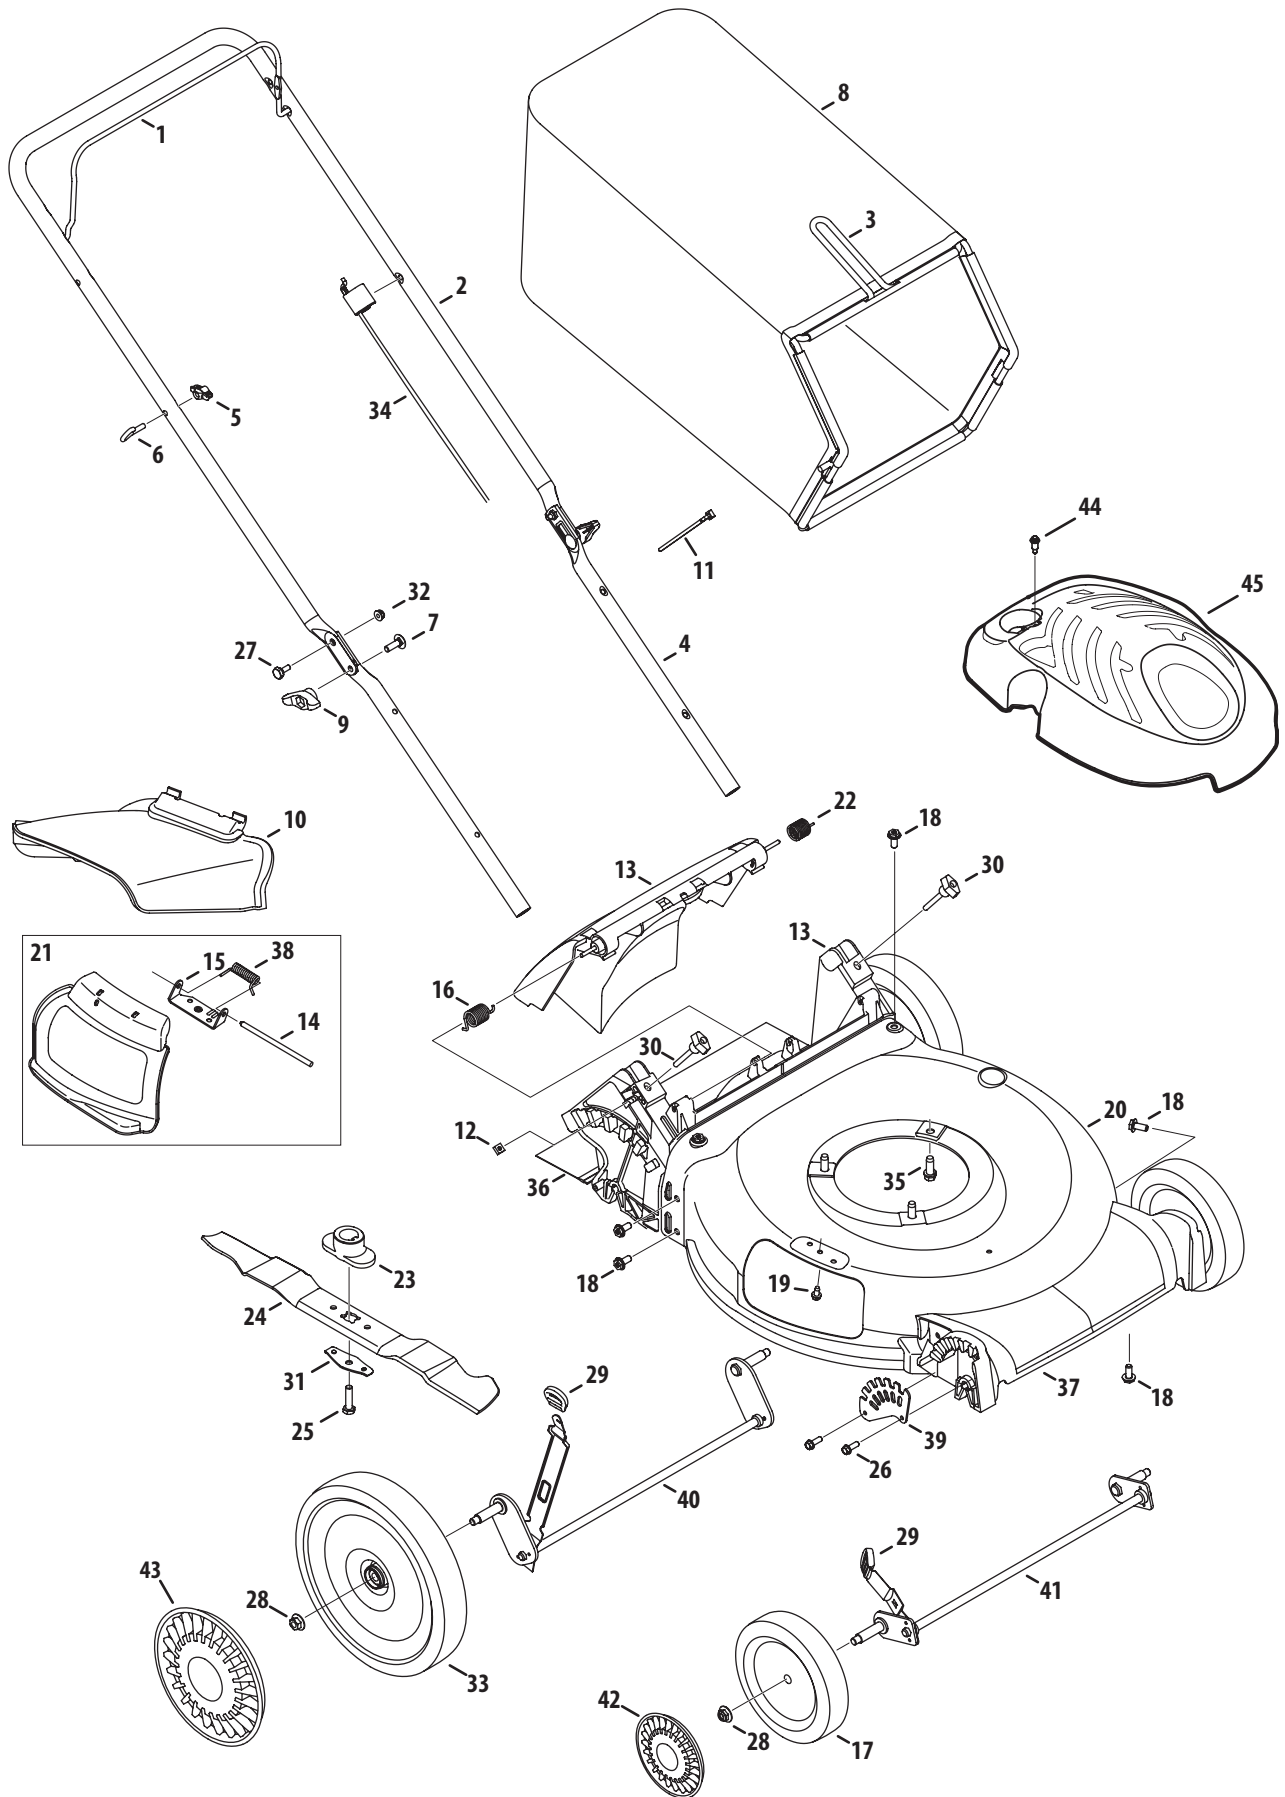

Model Series B2X

Ref No.	Part Number	Description
1	747-05184	Blade Control, Standard
	747-05204	Blade Control, Ergo
2	749-04681	Upper Handle, Adjustable
	749-04680	Upper Handle, Non-Adjustable
	749-04682	Upper Handle, Ergo
3	747-05226	Grass Catcher Frame
4	749-04608A	Lower Handle
5	720-0279	Wing Nut
6	710-1205	Rope Guide
7	710-04998	Carriage Screw ,5/16-18
8	764-04077A	Grass Bag
	964-04116A	Grass Bag, Yardman
9	720-04124	Wing Knob, Red
	720-04122	Wing Knob, Black
10	731-07486	Side Chute
11	725-0157	Cable Tie
12	712-04222	Nut, Sq., 1/4-20
13	631-04369	Rear Discharge Door Assembly
	631-04567	Door Assembly, International
14	747-0710A	Hinge Pin
15	787-01779	Chute Deflector Bracket
16	732-04673	Torsion Spring - RH
17	634-04642	Front Wheel Black
	734-04562	Font Wheel Gray
18	710-04995	Screw, 5/16-14 x .750
19	710-05073	Screw, 1/4-20 x .500
20	787-01869	Deck , 21"
21	987-02516	Hinged Mulch Plug Assembly
	987-02584	Mulch Plug Ass'y, International
22	732-04674	Torsion Spring - LH
23	748-04096	Blade Adapter, 25mm x 1.19
	748-0376E	Blade Adapter, #6 x 1.19 w/ Star
24	942-0741A	Mulching Blade

Ref No.	Part Number	Description
25	710-1044	Screw , 3/8-24 x 1.50
26	710-0895	Screw, 1/4-15 x .750
27	738-04419A	Sldr. Screw, .375 x .126 x 1/4-20
28	712-04217	Flange Lock Nut, 3/8-16
29	720-04130	Adjustment Lever Knob
30	720-04127	Wing Nut, Red
	720-04123	Wing Nut, Black
31	736-0524B	Blade Bell Support
32	712-04064	Nut, Flange Lock, 1/4-20
33	634-04630	Rear Wheel Black
	634-04625	Rear Wheel Gray
34	946-04670	Control Cable, 36.65"
	746-04479	Control Cable, 48"
	946-0957	Control Cable, 37.25"
	946-1130	Control Cable, 40"
	946-04661	Control Cable, 37.58"
35	710-0654A	TT Sems Screw, 3/8-16 x 1.0
36	731-07203	Trail shield
37	731-07078	Front Cover
38	732-1014	Torsion Spring
39	787-01818A	Front Height Adjuster Plate
40	911-04144A	Rear Axle Assembly
41	911-04143B	Front Axle Assembly
42	731-07001†	Hubcap, 7" w/ snaps
	731-08202†	Hubcap, 7" w/o snaps
	731-08203†	Hubcap, 7" Yellow
43	731-07875†	Hubcap, 11"
	731-07876†	Hubcap, 11" Yellow
44	710-04744†	Screw, HL, #12-16 x 1.00
45	931-04437†	Engine Shroud M1.1 Black
	931-04440†	Engine Shroud M2 Gray
	931-04471†	Engine Shroud M5 Gray
	631-04562†	Engine Shroud M5 Black

† If Equipped