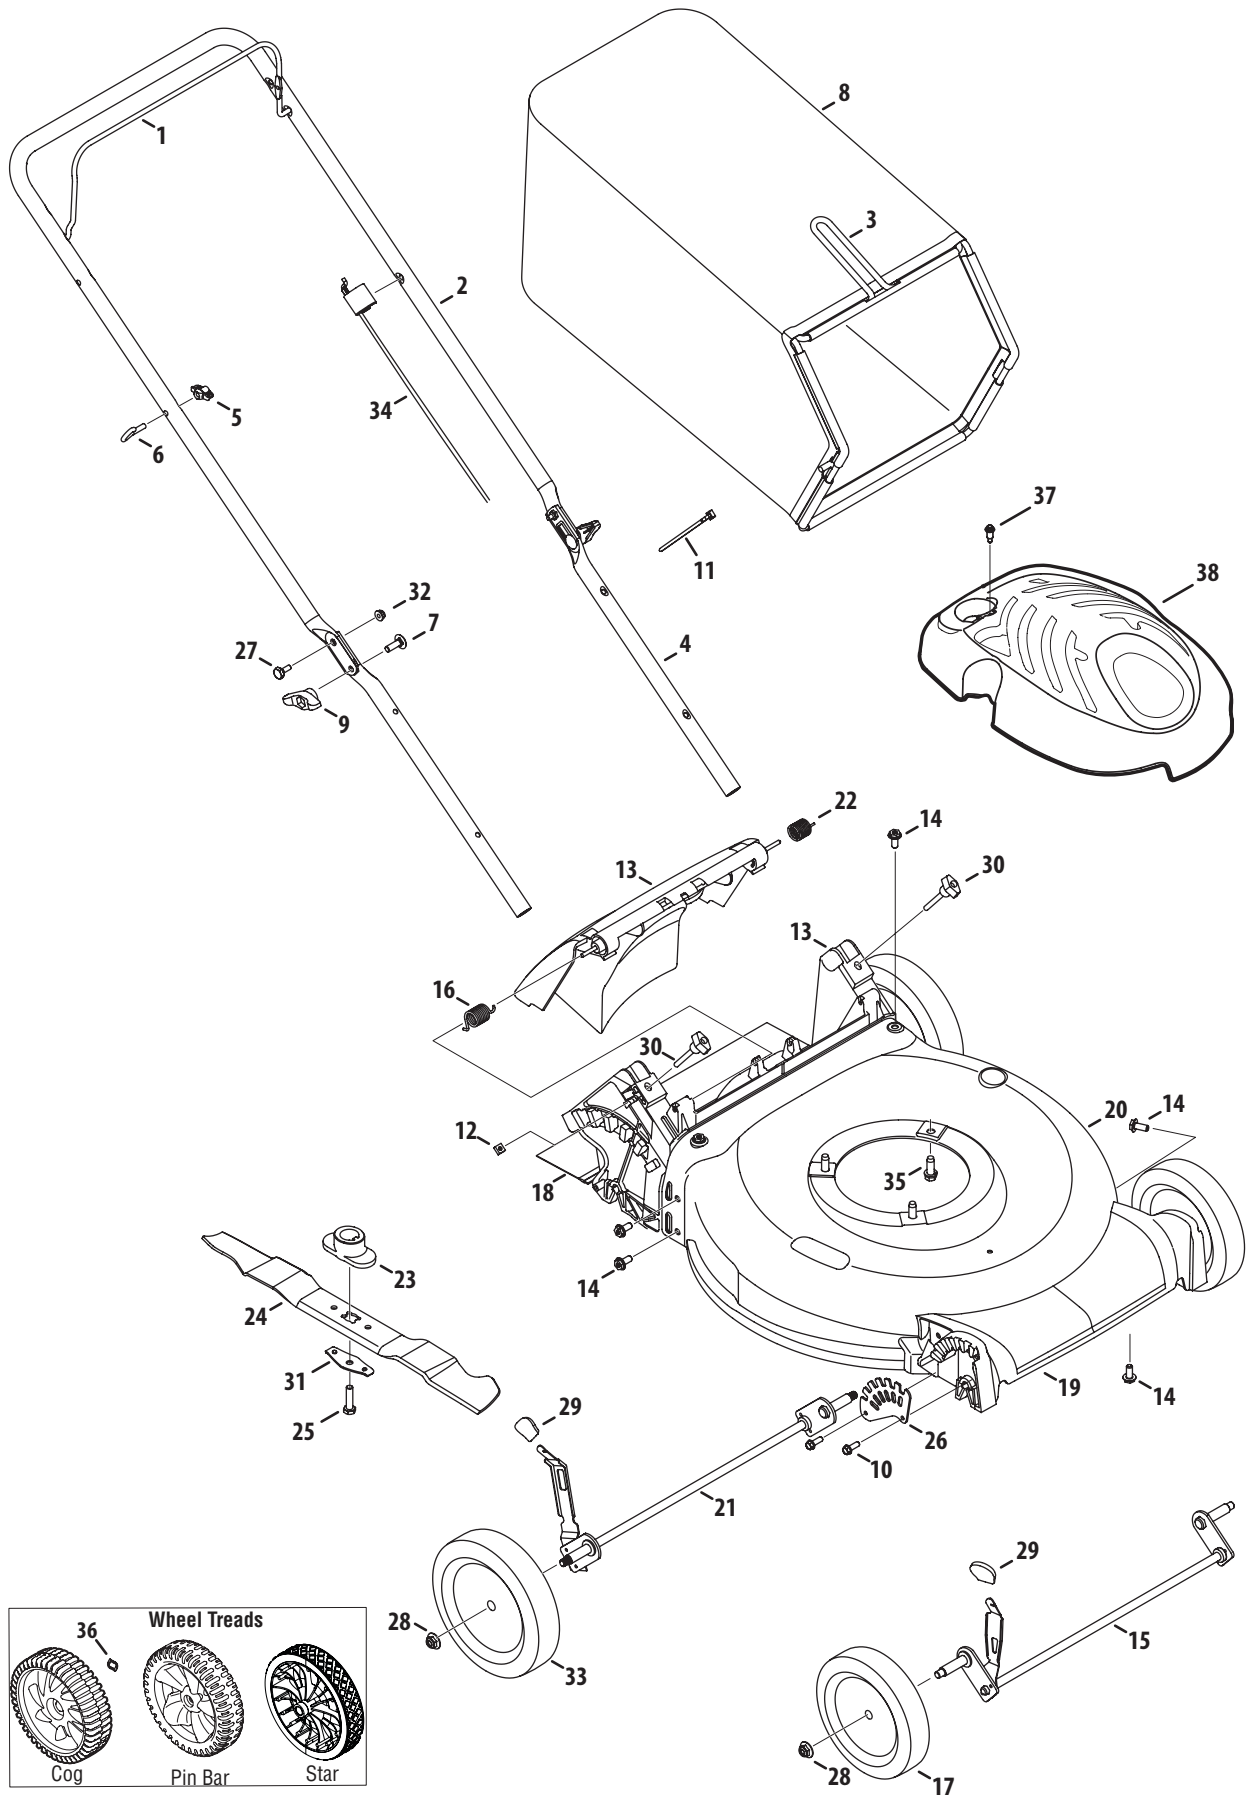

Model Series A1X

Ref No.	Part Number	Description
1	747-05184	Blade Control
2	749-04680	Upper Handle
	749-04681	Upper Handle, International
3	747-05226	Grass Catcher Frame
4	749-04608A	Lower Handle
5	720-0279	Wing Nut
6	710-1205	Rope Guide
7	710-04998	Carriage Screw ,5/16-18
8	964-04116	Grass Bag (Yardman)
	764-04077A	Grass Bag
9	720-04122	Wing Knob
10	710-0895	Screw, 1/4-15 x .750
11	725-0157	Cable Tie
12	712-04222	Nut, Sq., 1/4-20
13	631-04371	Rear Door Assembly
	631-04511	Rear Door Assembly (HD Label)
	631-04567	Door Assembly, International
14	710-04995	Screw, 5/16-14 x .750
15	911-04143B	Front Axle Assembly
16	732-04673	Torsion Spring - RH
17	734-04562	Front Wheel, 7 x 1.8, Bar, Gray
	734-04063A	Front Wheel, 7 x 1.8, Star, Gray
	634-04346	Front Wheel, 7", Cog
18	731-07203	Trail Shield
19	731-07078	Front Cover

Ref No.	Part Number	Description
20	787-01870	Deck - 21"
21	911-04142	Rear Axle Assembly
22	732-04674	Torsion Spring - LH
23	748-0376E	Blade Adapter
	748-04096	Blade Adapter 25mm x 1.19
24	942-0741A	Mulching Blade
25	710-1044	Screw , 3/8-24 x 1.50
26	787-01818A	Front Height Adjuster Plate
27	738-04419A	Sldr. Screw, .375 x .126 x 1/4-20
28	712-04217	Flange Lock Nut, 3/8-16
29	720-04130	Adjustment Lever Knob
30	720-04123	Wing Nut
31	736-0524B	Blade Bell Support
32	712-04064	Nut, Flange Lock, 1/4-20
33	734-04563	Rear Wheel, 8 x 1.8, Bar, Gray
	734-04585	Rear Wheel, 8 x 1.8, Star, Gray
	634-04347	Rear Wheel, 8", Cog
34	946-0957	Control Cable, 37.25"
	946-04670	Control Cable, 36.65
	746-04479	Control Cable, 48"
	946-04661	Control Cable, 37.58"
35	710-0654A	TT Sems Screw, 3/8-16 x 1.0
36	936-0504†	Wave Washer, .510 x .750 x .017
37	710-04744†	Screw, HL, #12-16 x 1.00
38	931-04474†	Engine Shroud M1.1 Black

† If Equipped