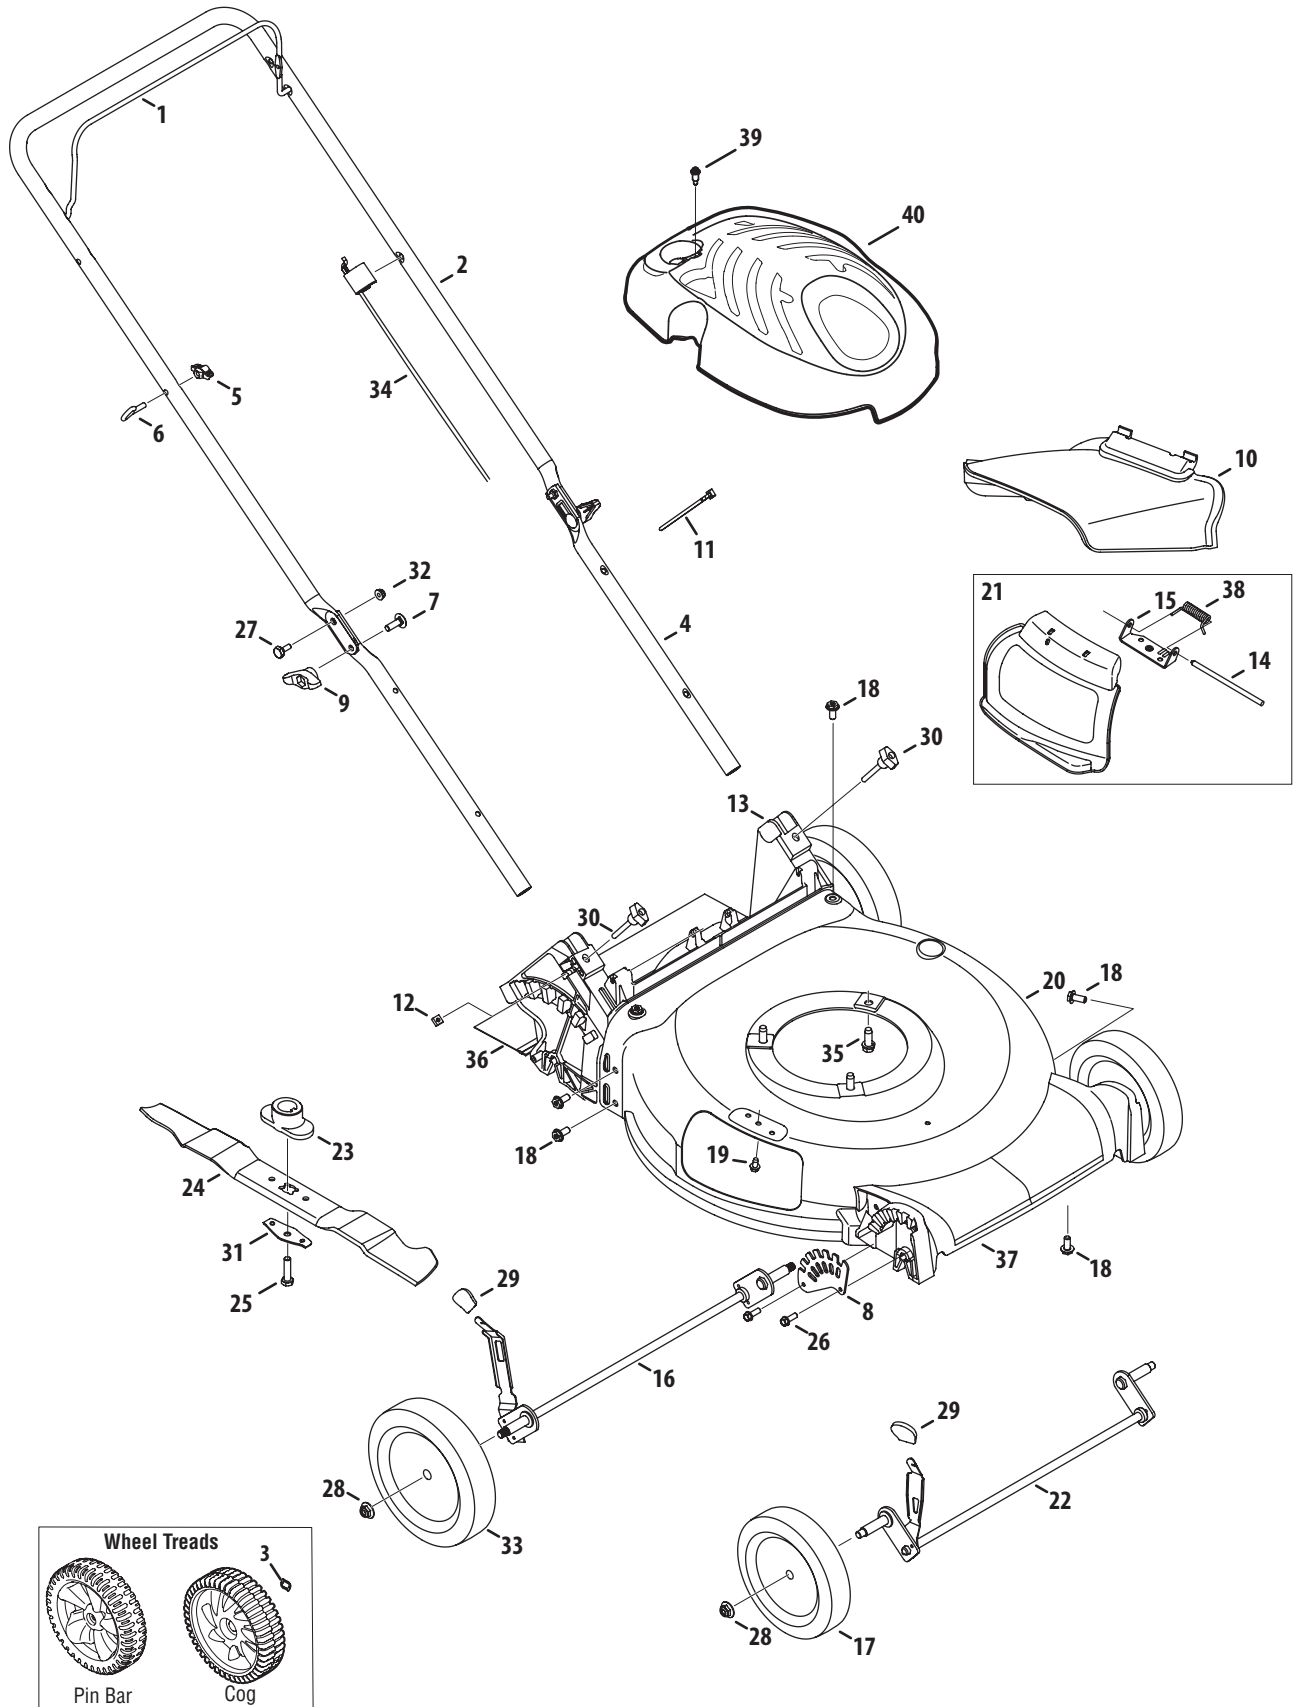

Model Series A0X

Ref No.	Part Number	Description
1	747-05184	Blade Control
2	749-04680	Upper Handle
	749-04681	Upper Handle, International
3	936-0504†	Wave Washer, .510 x .750 x .017
4	749-04608A	Lower Handle
5	720-0279	Wing Nut
6	710-1205	Rope Guide
7	710-04998	Carriage Screw ,5/16-18
8	787-01818A	Front Height Adjuster Plate
9	720-04122	Wing Knob
10	731-07486	Side Chute
11	725-0157	Cable Tie
12	712-04222	Nut, Sq., 1/4-20
13	631-04486	Rear Baffle
	631-04568	Rear Baffle, International
14	747-0710A	Hinge Pin
15	787-01779	Chute Deflector Bracket
16	911-04142	Rear Axle Assembly
17	734-04562	Front Wheel, 7 x 1.8, Bar, Gray
	634-04346	Front Wheel, 7", Cog
18	710-04995	Screw, 5/16-14 x .750
19	710-05073	Screw, 1/4-20 x .500
20	787-01869	Deck , 21"
21	987-02516	Hinged Mulch Plug Assembly
	987-02584	Mulch Plug Ass'y, International

Ref No.	Part Number	Description
22	911-04143B	Front Axle Assembly
23	748-04096	Blade Adapter
	748-0376E	Blade Adapter, 139cc
24	942-0741A	Mulching Blade
25	710-1044	Screw , 3/8-24 x 1.50
26	710-0895	Screw, 1/4-15 x .750
27	738-04419A	Slidr. Screw, .375 x .126 x 1/4-20
28	712-04217	Flange Lock Nut, 3/8-16
29	720-04130	Adjustment Lever Knob
30	720-04123	Wing Nut
31	736-0524B	Blade Bell Support
32	712-04064	Nut, Flange Lock, 1/4-20
33	734-04563	Rear Wheel, 8 x 1.8, Bar, Gray
	634-04347	Rear Wheel, 8", Cog
34	946-04661	Control Cable, 148CC
	746-04479	Control Cable, 139cc
	946-1130	Control Cable (Kohler)
35	710-0654A	TT Sems Screw, 3/8-16 x 1.0
36	731-07203	Trail shield
37	731-07078	Front Cover
38	732-1014	Torsion Spring
39	710-04744†	Screw, HL, #12-16 x 1.00
40	931-04474†	Engine Shroud M1.1 Black

† If Equipped