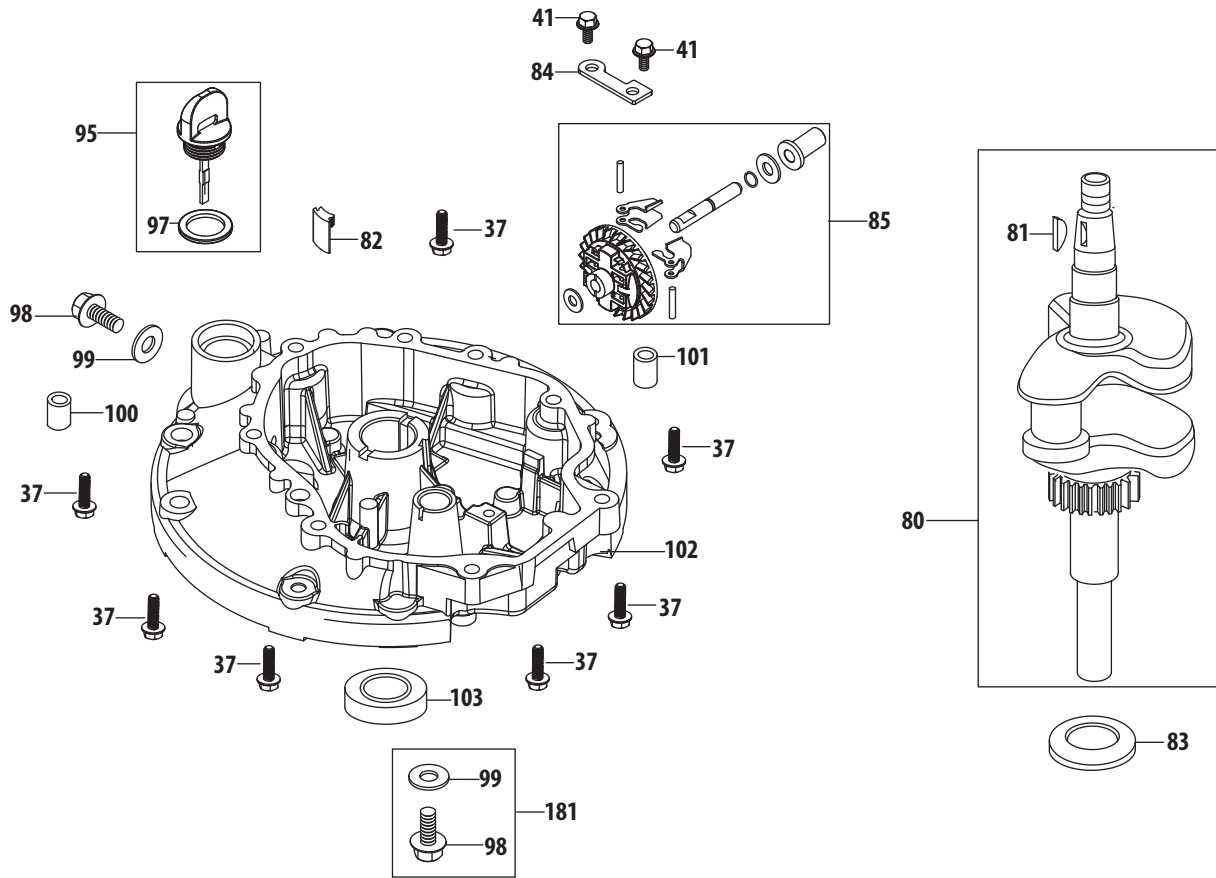

1P65B0B-1 Crankshaft & Crankcase Cover

Ref.	Part Number	Description
37	710-04920	Bolt M6X28
41	710-04916	Bolt M6x14
80	951-11591	Crankshaft Assembly
81	951-10307	Woodruff Key
82	951-11733	Oil Return Seal
83	736-04491	Crankshaft Thrust Washer
84	951-11609	Governor Gear Mounting Plate
85	951-11549	Governor Gear/Shaft Assembly
95	951-10617	Dipstick Assembly

Ref.	Part Number	Description
97	951-11734	Dipstick O-Ring
98	710-04906	Oil Drain Plug
99	736-04440	Oil Drain Plug Washer
100	715-04089	Crankcase Cover Dowel 9X14
101	715-04092	Crankcase Cover Dowel 7X14
102	951-11823	Crankcase Cover
103	951-11545	Lower Crankshaft Seal
181	951-10370	Oil Drain Plug & Washer Ass'y