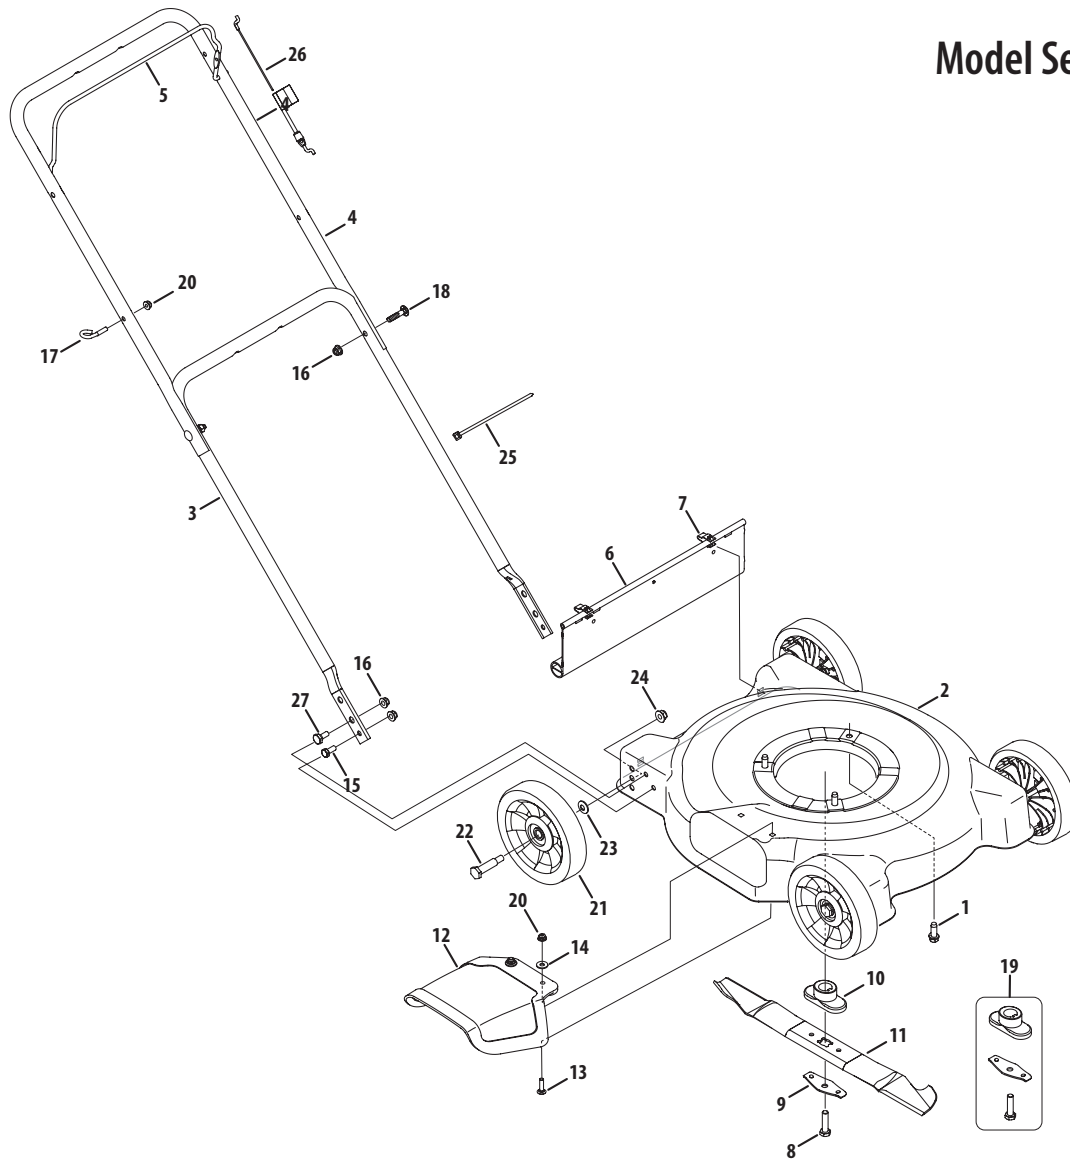

Record Product Information

To ease in ordering replacement parts, please locate the model plate on the equipment and record the information in the provided area to the right. You can locate the model plate by standing at the operator's position and looking down at the rear of the deck.

Ref.	Part Number	Description
1	710-0654A	Hex Ind. Washer Screw, 3/8-16 x 1.0
2	787-01759	Cutting Deck, 20"
3	749-04037	Lower Handle
4	749-1092A	Upper Handle
5	747-1161A	Blade Control
6	731-06953	Rear Flap
7	732-04631	Hinge Clip
8	710-1044	Screw, 3/8-24 x 1.5"
9	736-0524B	Blade Bell Support
10	748-0376E	Blade Adapter
11	942-0640	Cutting Blade
12	731-0064	Discharge Chute
13	710-0932	Carriage Screw, 1/4-20 x 1.0"
14	736-0173	Flat Washer