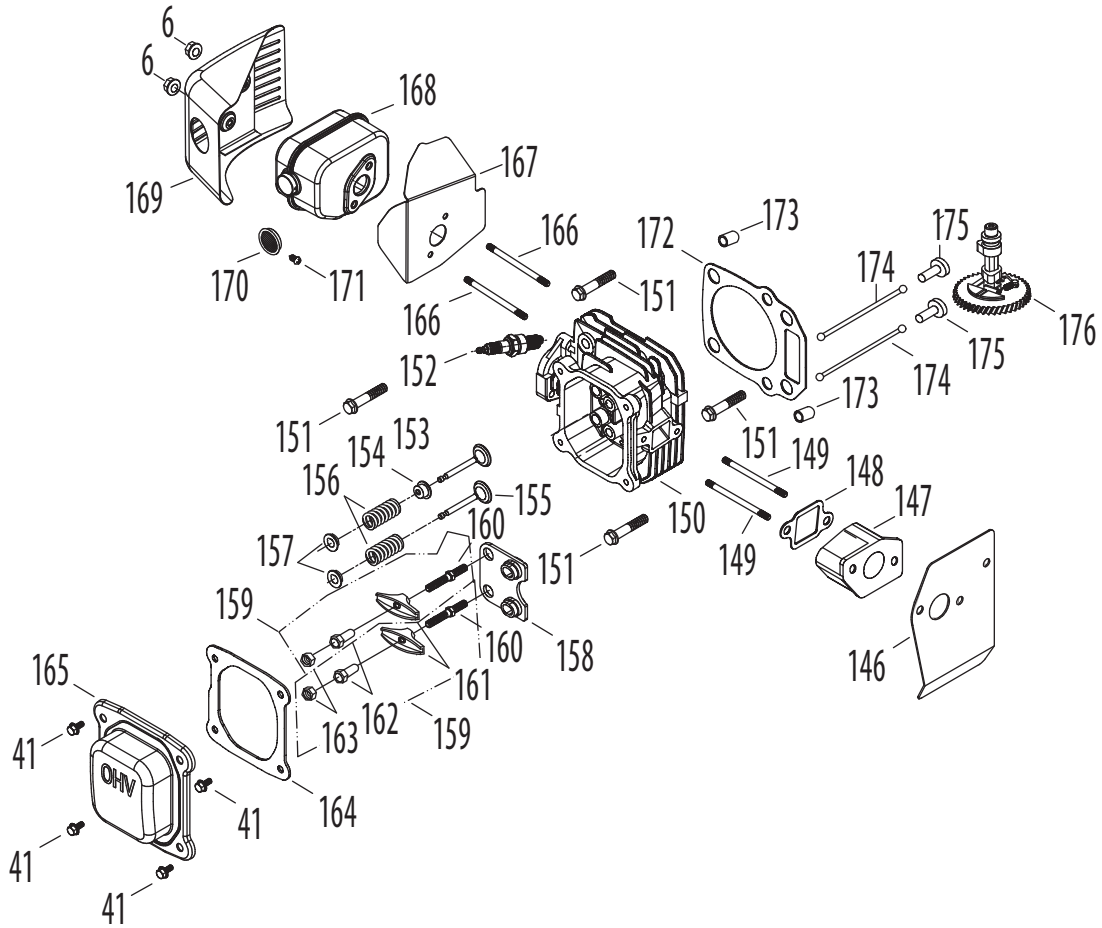

5P70M0B Cylinder Head

5P70M0B Cylinder Head

Ref.	Part Number	Description	Ref.	Part Number	Description
6	712-04212	Nut M6 X 10 Mm	167	951-11739	Muffler Gasket
41	710-04916	Bolt M6x14	168	951-10403	Muffler Assembly
146	951-11766	Carburetor Gasket	169	951-10411	Muffler Shield
147	951-11255	Carburetor Insulator	170	951-10351	Spark Arrestor
148	951-11254	Carburetor Insulator Gasket	171	710-04983	Spark Arrestor Screw
149	710-04981	Carb Stud M6x113	172	951-11630	Cylinder Head Gasket
150	N/A	Cylinder Head	173	715-04108	Cylinder Head Dowel 10x16
151	710-04982	Head Bolt M8x54	174	951-10344	Push Rod Kit
152	951-10292	Spark Plug/F6rtc	175	951-11607	Tappet
153	951-10345	Valve Kit	176	951-11767	Camshaft Assembly
154	N/A	Valve Seal		951-10413A	Cylinder Head Assembly (Incl Ref No. 147,148,150, 153-158,160-164,167,172)
155	951-10345	Valve Kit		951-10414B	Short Block Assembly (Incl Ref No. 41-47,57,76-78,83-86, 88,91,93-97,107-109,118,147,148,164, 167,172,173,175-177,182-185,188)
156	N/A	Valve Spring		951-11770	Gasket Kit - Complete (Incl Ref No. 43,45,77,84,91,94, 109,146,148,164,167,182)
157	N/A	Valve Spring Retainers		951-11772	Gasket Kit - External (Incl Ref 43,91,94,146,148,164,167)
158	951-11629	Push Rod Guide		952Z5P70M0B	Engine Complete
159	951-11606	Rocker Arm Assembly			
160	710-04902	Rocker Arm Stud			
161	N/A	Rocker Arm			
162	751-11123	Fulcrum Nut			
163	751-11124	Jam Nut			
164	951-11551	Valve Cover Gasket			
165	951-11548	Valve Cover			
166	710-05094	Muffler Stud M6x95			
166	951-10342	Muffler Stud Assemblby