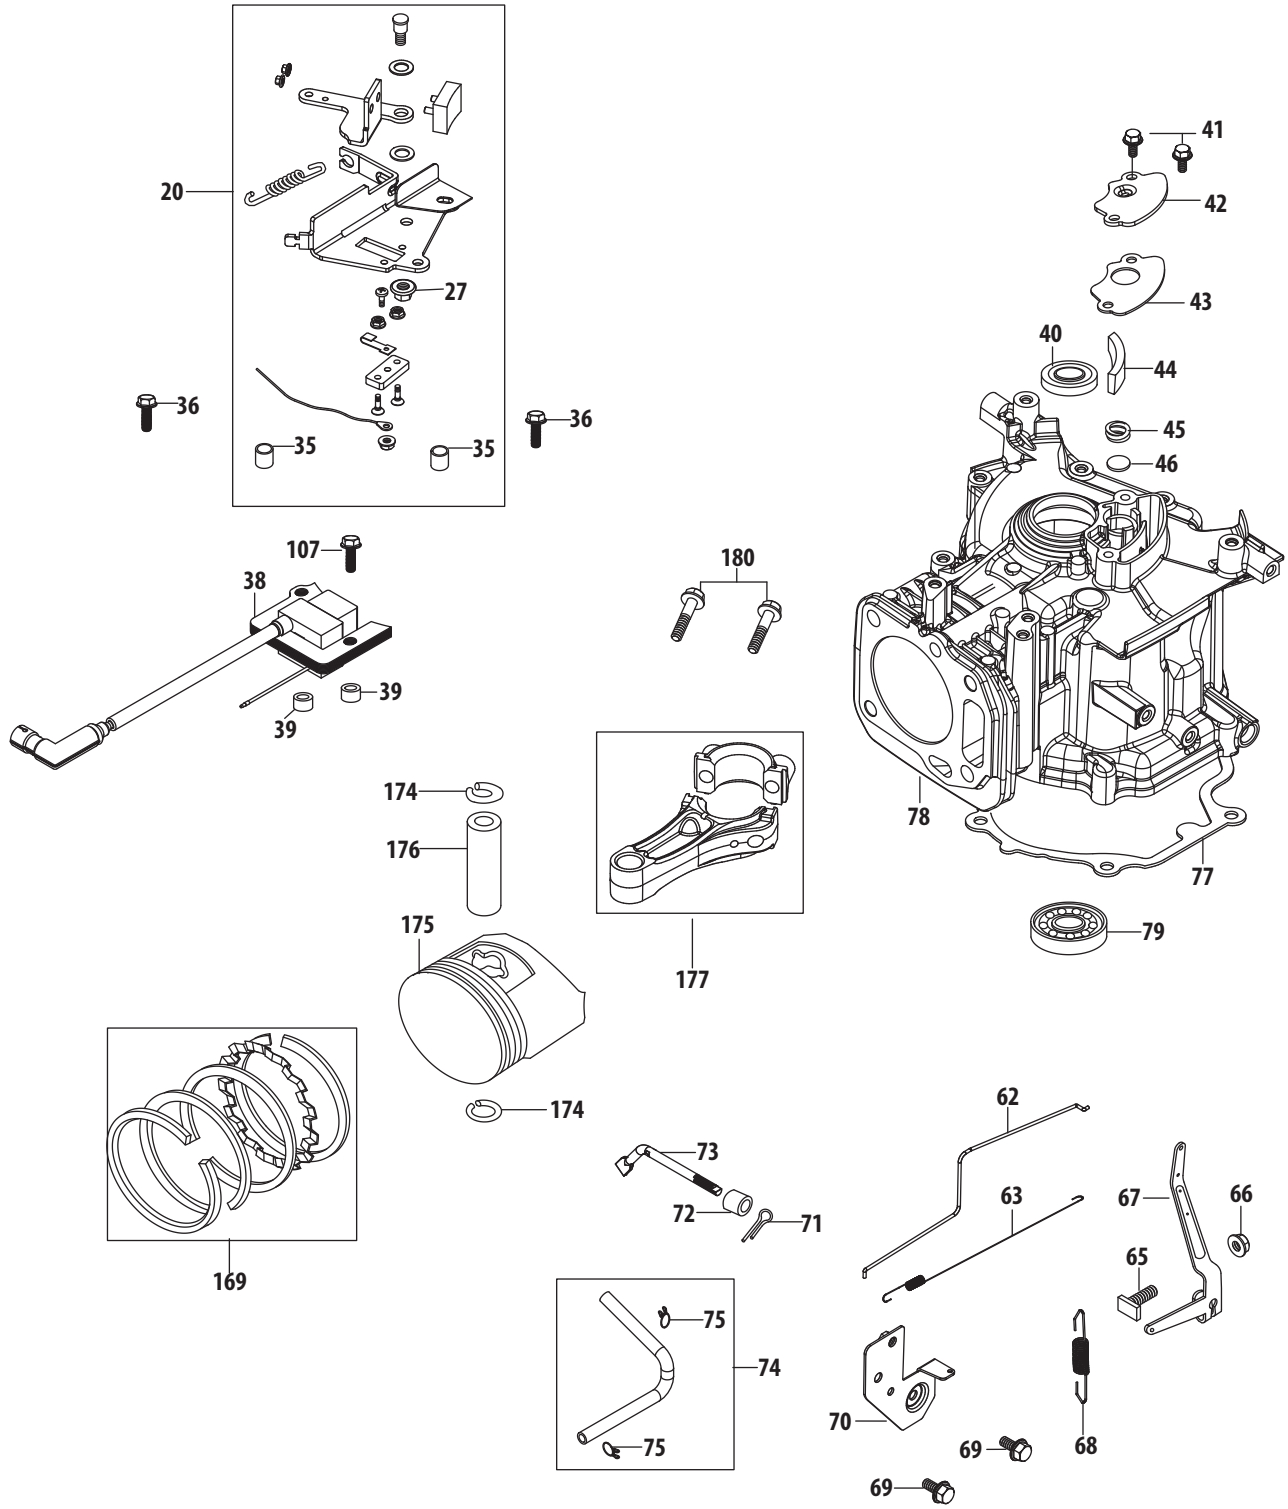

1P65N0 Crankcase

Ref.	Part Number	Description
20	951-10320	Brake Assembly
27	712-04219	Brake Arm Nut
35	750-05384	Brake Spacer
36	710-04980	Brake Assy Bolt M6×35
38	951-10367	Ignition Coil Assembly
39	951-11675	Ignition Coil Spacer
40	951-11596	Upper Crankshaft Seal
41	710-04916	Bolt M6×14
42	951-11612	Breather Cover Plate
43	951-11613	Breather Gasket
44	951-11730	Breather Screen
45	732-04718	Breather Spring
46	951-11614	Breather Valve
62	951-11677	Throttle Linkage
63	951-11522	Throttle Linkage Spring
65	710-04908	Governor Arm Bolt
66	712-04212	Governor Arm Nut M6
67	951-11523	Governor Arm
68	951-11273	Governor Spring
69	710-04915	Bolt M6×12
70	951-11544	Component Bracket
71	714-04074	Governor Cotter Pin
72	951-11574	Governor Seal

Ref.	Part Number	Description
73	951-11608	Governor Arm Shaft
74	951-11725	Breather Hose Assembly
75	726-04101	Breather Hose Clamp
77	951-11732	Crankcase Cover Gasket
78	951-12430	Short Block Assembly (Incl. 37,40-46,71-73,77-81,83-85, 98-103,109,139,140,155,159,164, 165,167-169,174-177)
79	951-11369	Main Bearing
107	710-04969	Bolt M6×30
169	951-11688	Piston Ring Set
174	951-11603	Piston Pin Snap Ring
175	951-11605	Piston
176	951-11604	Piston Pin
177	951-11744	Connecting Rod Assembly
180	710-05162	Connecting Rod Bolt
	952Z1P65N0	Complete Engine
	951-11710	Gasket - External (Incl. 43,97,99,138-140,155,159)
	951-11709	Gasket Kit - Complete (Incl. 40,43,72,77,97,99,103, 139-140,155,159,164)