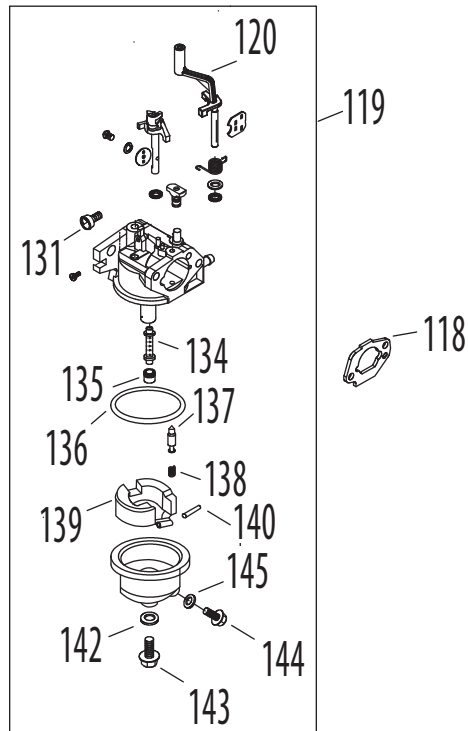

Ref.	Part Number	Description
118	951-11257	Carburetor Gasket Plate
119	951-10765	Carburetor Assembly
120	N/A	Choke & Throttle Shaft Dust Seals
131	N/A	Idle Speed Adjusting Screw
134	N/A	Main Nozzle / Emulsion Tube
135	N/A	Main Jet
136	951-11589	Fuel Bowl O-Ring
137	N/A	Needle Valve (Float)
138	N/A	Needle Valve Spring

Ref.	Part Number	Description
139	N/A	Float
140	N/A	Float Pin
142	951-11348	Fuel Bowl Gasket
143	710-04945	Fuel Bowl Mounting Bolt
144	710-04903	Fuel Drain Plug
145	951-11349	Fuel Drain Plug Gasket
	951-11773	Carburetor Repair Kit - Major (Incl Ref No. 120,131,134-142,145)