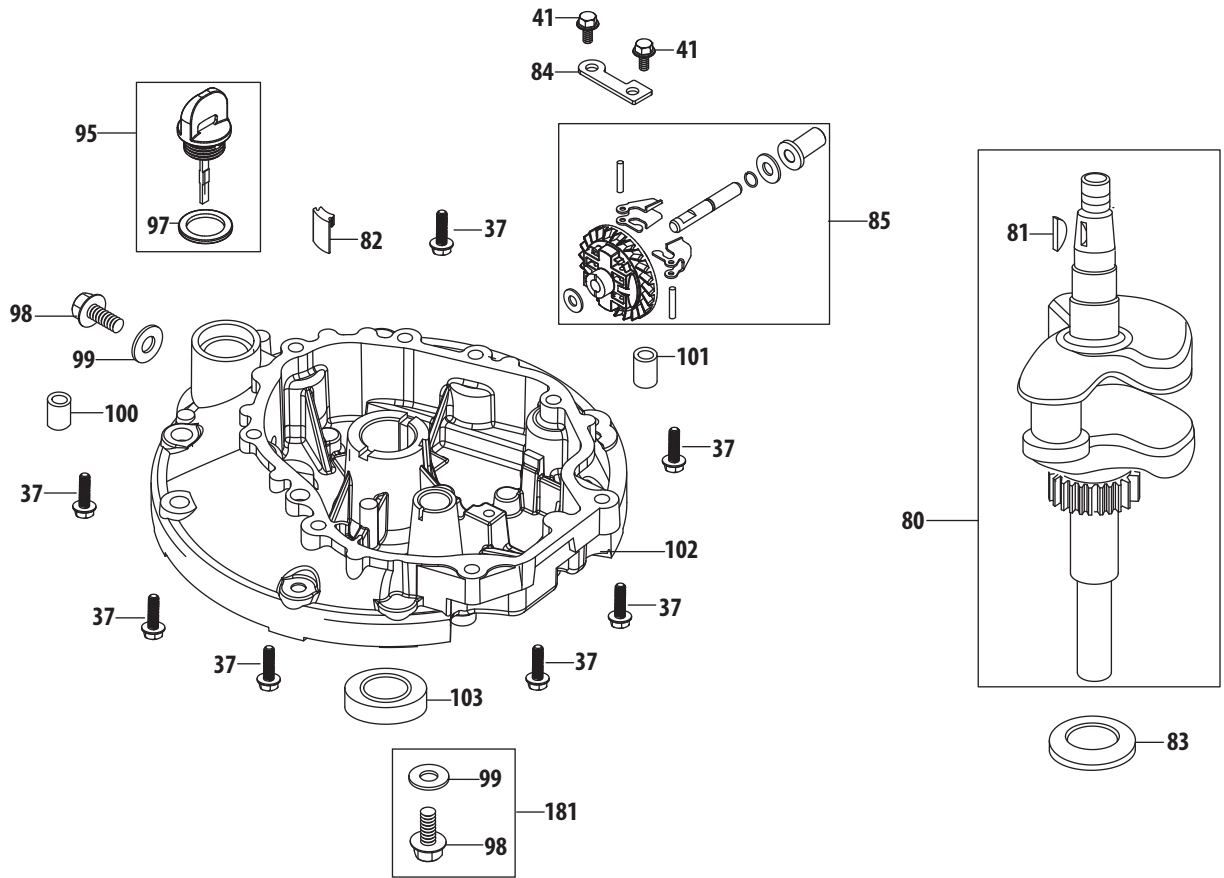

1P65N0 Crankshaft & Crankcase Cover

Ref.	Part Number	Description
37	710-04920	Bolt M6X28
41	710-04916	Bolt M6x14
80	951-11682	Crankshaft Assembly
81	951-10307	Woodruff Key
82	951-11733	Oil Return Seal
83	736-04491	Crankshaft Thrust Washer
84	951-11609	Governor Gear Mounting Plate
85	951-11549	Governor Gear/Shaft Assembly
95	951-10617	Dipstick Assembly

Ref.	Part Number	Description
97	951-11734	Dipstick O-Ring
98	710-04906	Oil Drain Plug
99	736-04440	Oil Drain Plug Washer
100	715-04089	Crankcase Cover Dowel 9X14
101	715-04092	Crankcase Cover Dowel 7X14
102	951-11823	Crankcase Cover
103	951-11545	Lower Crankshaft Seal
181	951-10370	Oil Drain Plug & Washer Ass'y