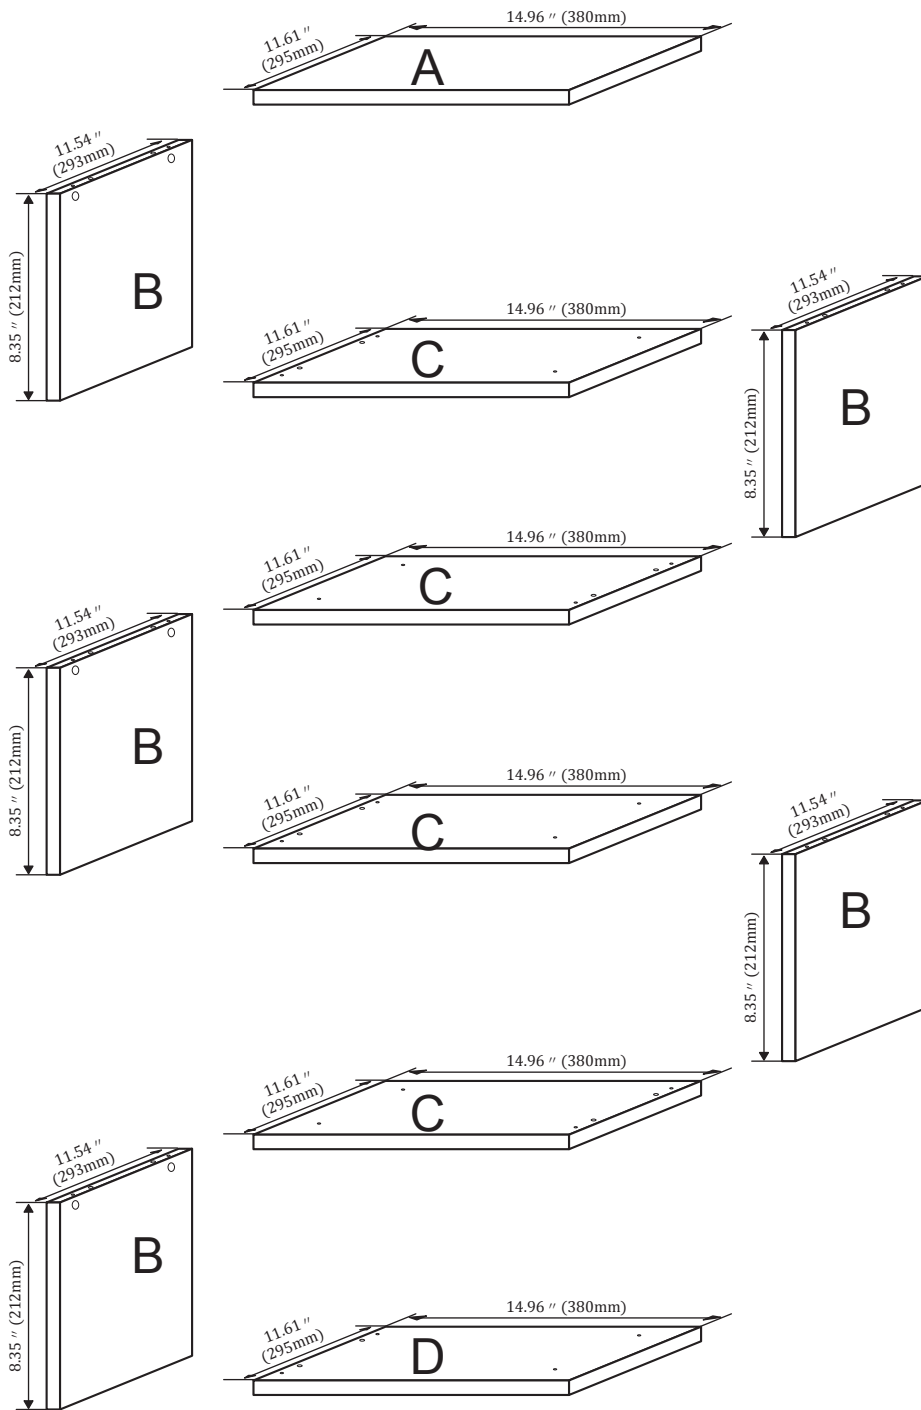

99322: BLUE

Model

99422: PINK

Packing code

99822: YELLOW

It is important that you retain the model number and the packing code along with the original receipt of purchase for future reference

Made in China

WITH EVERY PURCHASE FROM 4D CONCEPTS, YOU ARE HELPING TO CREATE BUSINESS SOLUTIONS TO POVERTY.

MEDA Find out how
www.meda.org/4D

7 x 39MM
F x 10

15 x 12MM
G x 10

5 x 40MM
H x 10

8 x 30MM
I x 20

7 x 50MM
J x 10

K x 4

32 x 212MM
L x 10

Sticker x 10

WALL FIXINGS x 1 BAG

 <p>M x 2</p>	 <p>M1 x 2</p>
 <p>3.5 x 14MM x 2</p>	 <p>6 x 30MM x 2</p>
 <p>4 x 30MM x 2</p>	 <p>4 x 30MM x 2</p>

1.

2.

3.

4.

5.