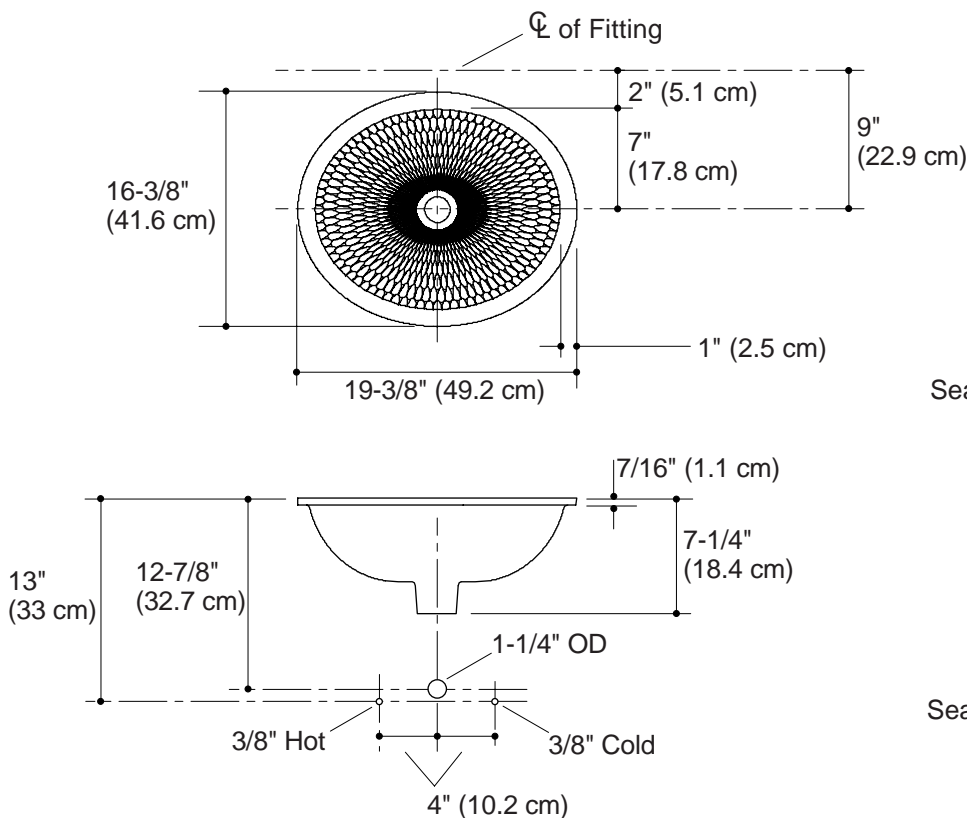

RICOCHET™

Technical Information

Fixture*:	
Basin area	17" (43.2 cm) x 14" (35.6 cm)
Water depth	5-1/4" (13.3 cm)
Drain hole	1-3/4" (4.4 cm) D.
* Approximate measurements for comparison only.	
Included components:	
Basin clamp assembly	52047
Cut-out template	1002975-7

Installation Notes

Install this product according to the installation guide.

Supplied basin clamp assemblies require 1" (2.5 cm) minimum countertop thickness. Installer must supply anchors for thinner countertops.

NOTICE: Countertop manufacturer or cutter **must** use the cut-out template provided with the product, or a current one provided by Kohler Co. (call 1-800-4-KOHLER). Kohler Co. is not responsible for cutout errors when the incorrect cut-out template is used.

Marble Installation