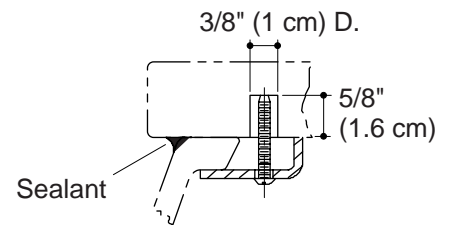

RICOCHET™

Technical Information

Fixture*:	
Basin area	17" (43.2 cm) x 14" (35.6 cm)
Water depth	5-1/4" (13.3 cm)
Drain hole	1-3/4" (4.4 cm) D.
* Approximate measurements for comparison only.	
Included components:	
Basin clamp assembly	52047
Cut-out template	1002975-7

Installation Notes

Install this product according to the installation guide.

Supplied basin clamp assemblies require 1" (2.5 cm) minimum countertop thickness. Installer must supply anchors for thinner countertops.

NOTICE: Countertop manufacturer or cutter **must** use the cut-out template provided with the product, or a current one provided by Kohler Co. (call 1-800-4-KOHLER). Kohler Co. is not responsible for cutout errors when the incorrect cut-out template is used.

Marble Installation