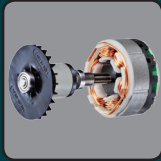

# 18v LXT® Lithium-Ion Compact Brushless Cordless 3-Speed 1/2" Impact Wrench Kit (2.0Ah)

Model XWT11R

## Improved Fastening Control

### POWER

BL™ Brushless Motor delivers 210 ft.lbs. of Max Torque