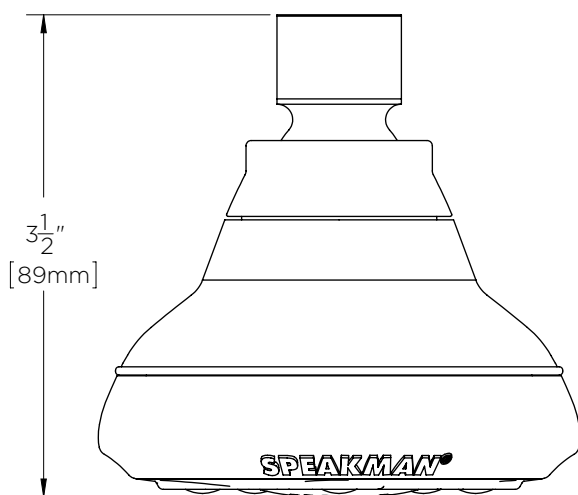

SPEAKMAN® S-2007

Napa Shower Head

FEATURES:

- 5 plungers, 50 sprays
- 12 center massage jets
- Durable plastic construction
- Spray adjusting faceplate
- Patented plungers resist scale buildup
- 1/2 in. NPT inlet
- 2.5 gpm (9.5 L/min) flow rate

- Limited Lifetime Warranty (consumer use)
- 1 Year Limited (commercial use)

DIMENSIONS:

 NOTE: 1. All dimensions are in inches (millimeters) unless otherwise specified and are subject to change without notice.