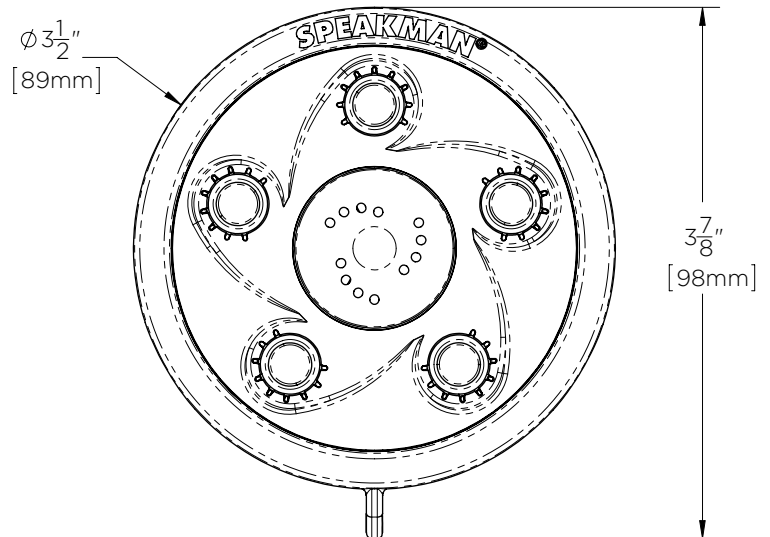

SPEAKMAN® S-2007

Napa Shower Head

FEATURES:

- 5 plungers, 50 sprays
- 12 center massage jets
- Durable plastic construction
- Spray adjusting faceplate
- Patented plungers resist scale buildup
- 1/2 in. NPT inlet
- 2.5 gpm (9.5 L/min) flow rate

FINISH:

PC BN PB

OPTIONS:

Add suffix to model #

- 2.0 gpm (7.6 L/min) flow rate ☐ -E2

COMPLIANCE:

- ASME A112.18.1/CSA B125.1 compliant
- WaterSense certified (E2)

WARRANTY:

- Limited Lifetime Warranty (consumer use)
- 1 Year Limited (commercial use)

DIMENSIONS:

NOTE: 1. All dimensions are in inches (millimeters) unless otherwise specified and are subject to change without notice.

Architect/Engineer Approval Space:

SPEAKMAN
400 ANCHOR MILL ROAD
NEW CASTLE, DE 19720

P: 800-537-2107
F: 800-977-2747
W: WWW.SPEAKMAN.COM
R: AUGUST 2016