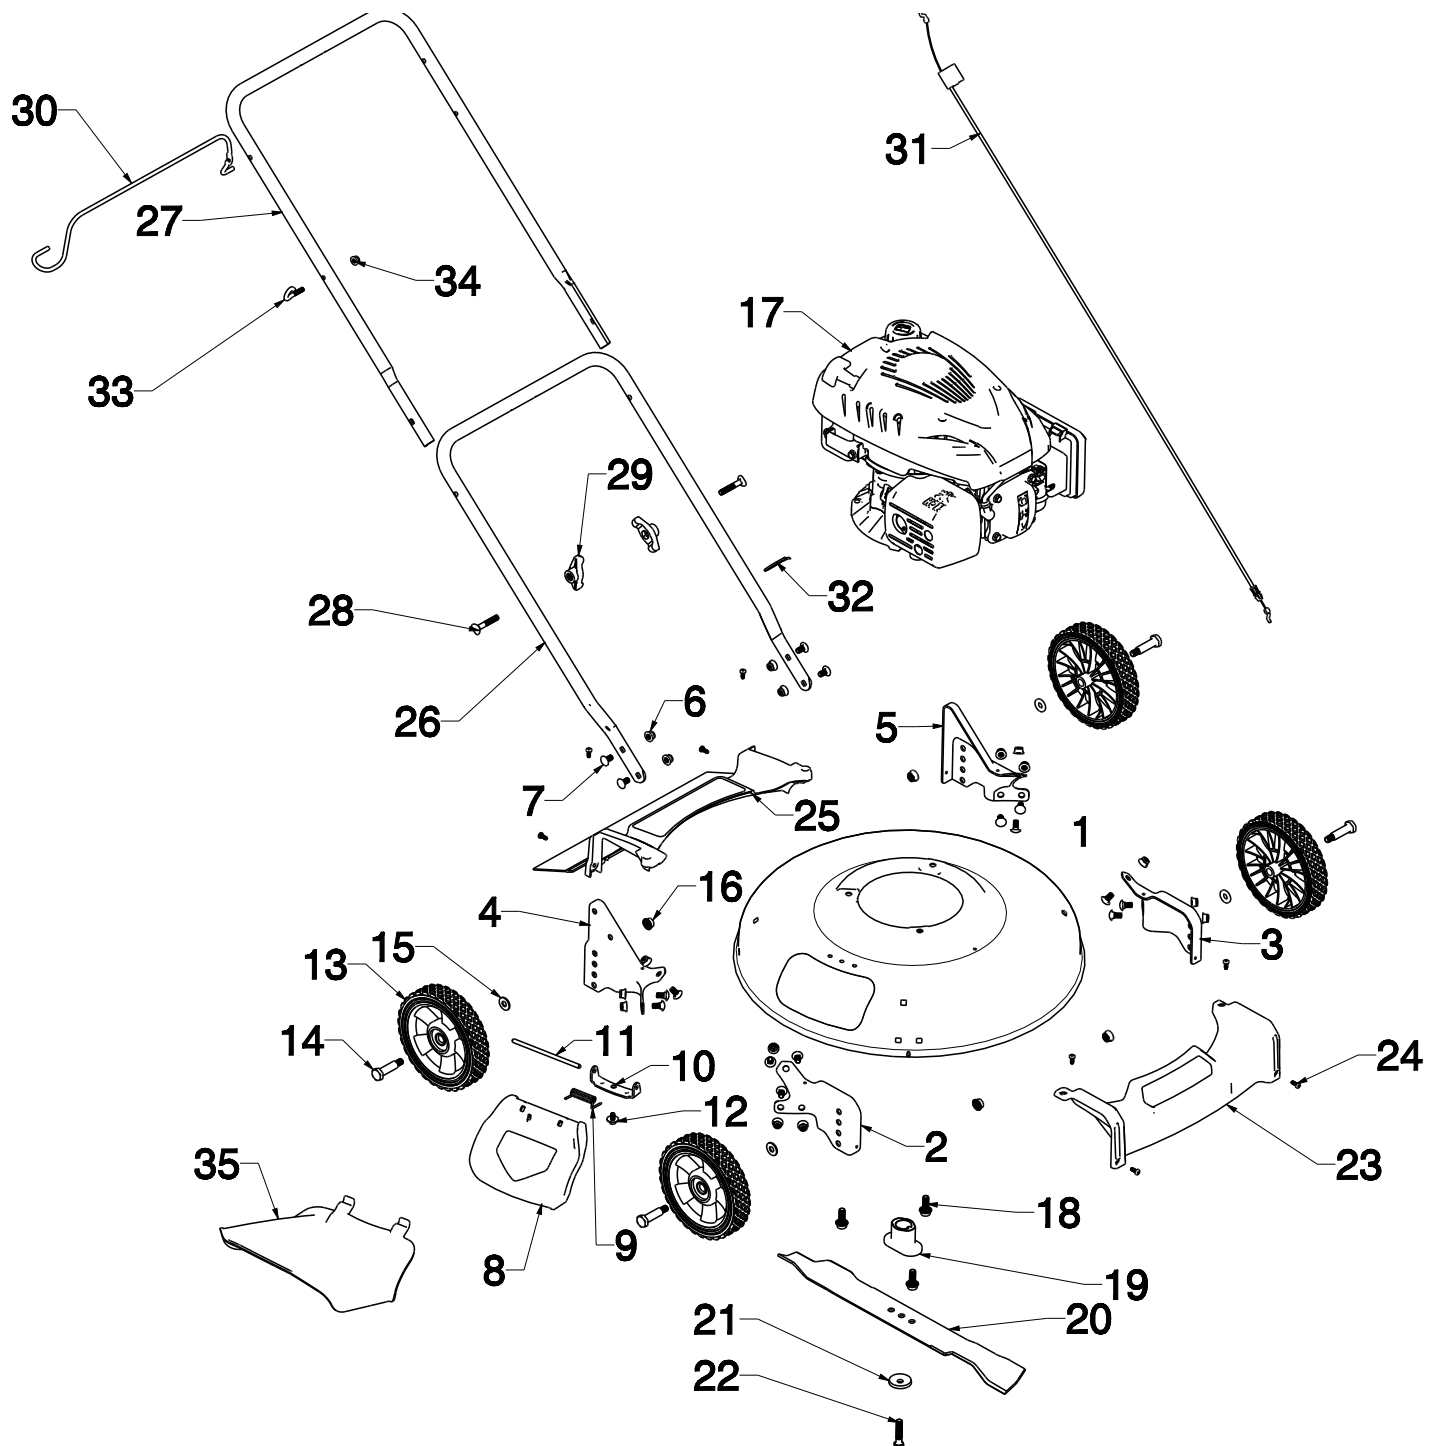

Repair Parts

MODEL NUMBER SM2110

Repair Parts

SM2110 LAWN MOWER REPAIR PARTS

Item	Component No.	Description	Qty	Um
1	A202286	Deck 21" Side Discharge	1	EA
2	A202185	Bracket 4 Hole Rt Front Wheel	1	EA
3	A202184	Bracket 4 Hole Lt Front Wheel	1	EA
4	A202187	Bracket 4 Hole Rt Rear Wheel	1	EA
5	A202186	Bracket 4 Hole Lt Rear Wheel	1	EA
6	A202197	Nut 5/16-18 Nylon Hex Flange	16	EA
7	A202196	Screw 5/16-18 Round Head Square Neck	16	EA
8	A202167	Cover Mulch	1	EA
9	A202170	Spring Torsion	1	EA
10	A202168	Bracket Mulch Cover	1	EA
11	A202169	Pin	1	EA
12	A202171	Assembly 1/4-20 Screw and Washer	1	EA
13	A202178	Wheel 7 x 1.5 Mag Hub/Diamond Tread	4	EA
14	A202198	Screw Hex Flange Hd Shoulder .5 X 1.50	4	EA
15	A202199	Washer 3/8" ID X 7/8" OD X .105"	4	EA
16	A202200	Nut 3/8-16 Serrated Hex Flange	4	EA
17	A202148	Engine RATO RV140 139CC	1	EA
18	A202192	Screw 3/8-16 Hex Head Trilobe	3	EA
19	A202349	Adapter Blade - 25 mm	1	EA
20	A202193	Blade 21" Mulch	1	EA
21	A202194	Washer Belleville 3/8 Conical Spring	1	EA
22	A202335	Screw Hex Head Cap .375-24 UNF X 1.75	1	EA
23	A202173	Cover Front	1	EA
24	A202329	Screw T25 Torx Drive Pan Head 10-24 UNC X .50	8	EA
25	A202322	Assembly Rear Cover/Rear Guard	1	EA
26	A202188	Handle, Lower	1	EA
27	A202189	Handle, Upper	1	EA
28	A202203	Screw, Saddle 5/16-18 X 1/75 Sq Neck	2	EA
29	A202204	Knob 5/16-18	2	EA
30	A202036	Bail, Wireform	1	EA
31	A202164	Cable, Zone Control	1	EA
32	A202245	Tie Wire	1	EA
33	A202201	Wireform Rope Guide	1	EA
34	A202202	Nut 1/4-20 Nylon Hex Flange Lock	1	EA
35	A202166	Side Discharge Chute	1	EA

Repair Parts

Decal Group

Item	Part No.	Description	Qty
1	A202285	Label, Decorative (SOUTHLAND)	1
2	A202250	Label, Decorative (Cyclonic Force)	1
3	A202275	Label, Decorative (Made in USA)	1
4	A202268	Label, Decorative (139CC Magna Force)	1
5	A202325	Label, Warning	1