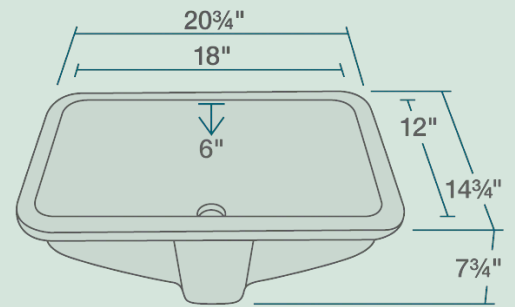

20 3/4" x 14 3/4" x 7 3/4"
 True Vitreous China
 Cardboard Cutout Template Included
 Installation Hardware Included
 Lifetime Warranty

Accessories

*Accessories not included

Available Colors

Features

Undermount Installation 	24" Minimum Cabinet Size 	True Vitreous China 	Cutout Template 	Hardware Included 	Limited Lifetime Warranty