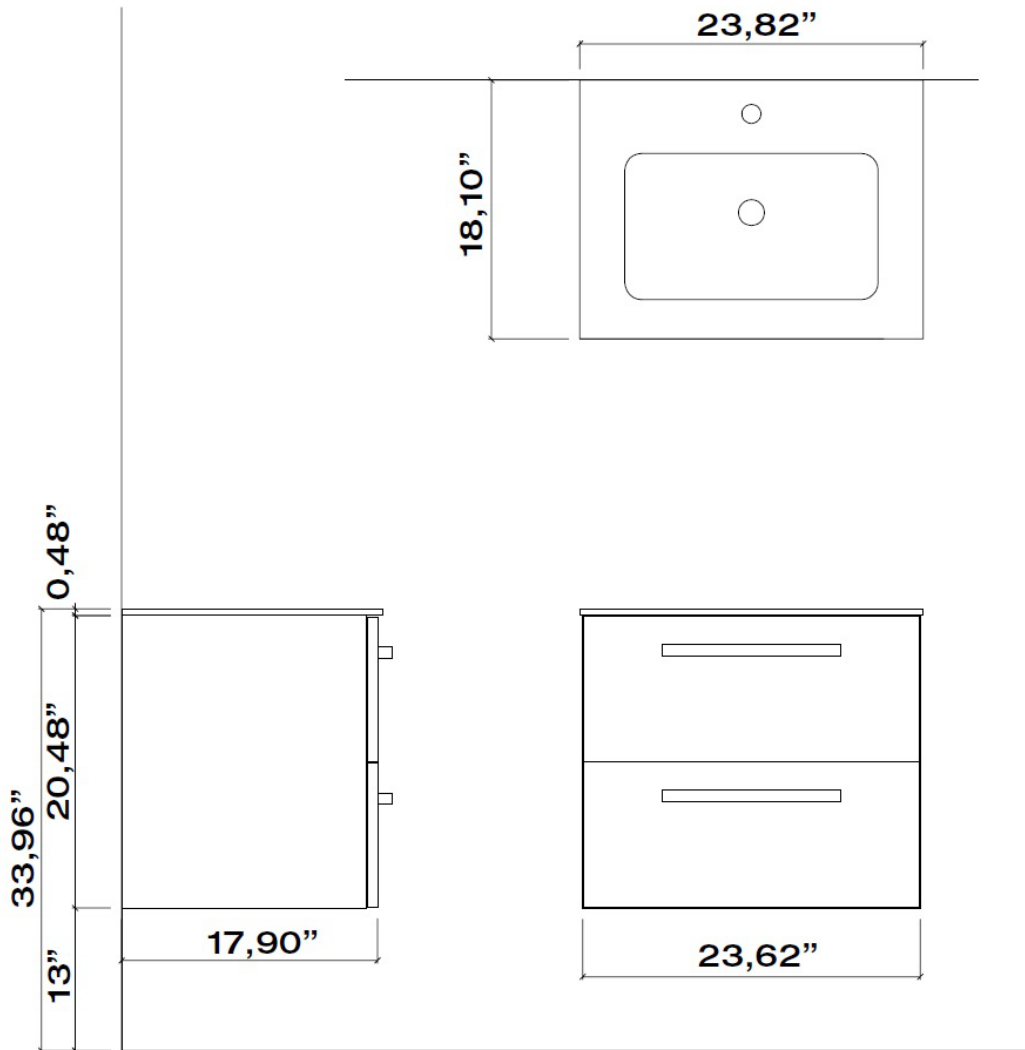

AM24OPT1

Ambra 24" Vanity
23.82" x 18.11" x 20.96"
Includes: L029 (vanity), LV100 (sink)

SPECIFICATION SUBMITTAL

Bath/Vanities

AM24OPT1

Ambra 24" Vanity

STANDARDS

- Compliant with ASME A112.18.1-B125.1
- Compliant with AB1953
- Compliant with ANSI NSF61 – Annex G
- Certified by CSA International
- Compliant with ANSI A117.1

Finishes

	AM24OPT1B	AM24OPT1W	AM24OPT1R	AM24OPT1G	AM24OPT1T	AM24OPT1S
Black Glossy	X					
White Glossy		X				
Red Glossy			X			
Grey Glossy				X		
Slate Glossy					X	
Sand Glossy						X

Features

	AM24OPT1B	AM24OPT1W	AM24OPT1R	AM24OPT1G	AM24OPT1T	AM24OPT1S
Two (2) Soft Close Drawers	X	X	X	X	X	X
Tekorlux Sink Top With Overflow	X	X	X	X	X	X
Wall Mounted Unit (hardware included)	X	X	X	X	X	X
Legs Available OA-AM-LEGS (sold sep.)	X	X	X	X	X	X
Step-by-Step Installation Instructions	X	X	X	X	X	X
Limited Lifetime Warranty	X	X	X	X	X	X