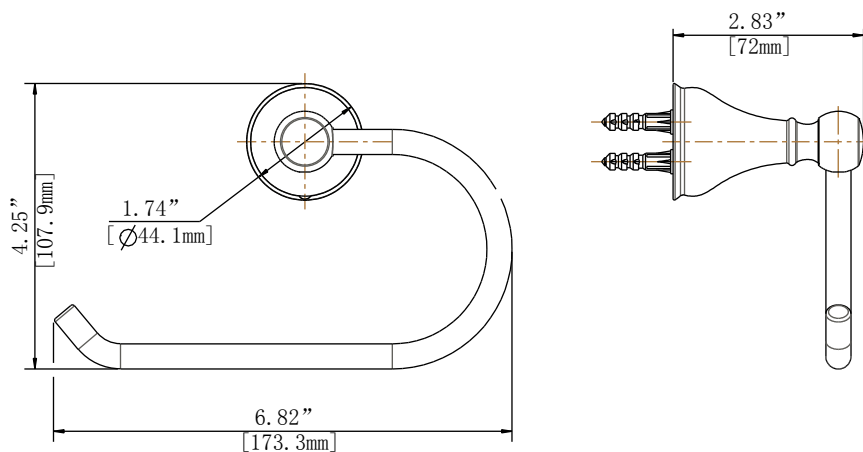

Glacier Bay Fairway Series Tissue Holder

| MODEL | YOW SKU# | FINISH |
|-------------|----------|--------------------|
| 20113-2001 | | Chrome Polished |
| 20113-2004 | | Brushed Nickel PVD |
| 20113-2027D | | Oil Rubbed Bronze |

FEATURES

- 6.82" L x 4.25" W x 2.83" H
- Coordinates with Fairway Series Bath Products
- Easy Installation
- Includes Mounting Hardware and Plastic Anchors
- Tools Required for Installation:
 - Drill with 1/4" Drill Bit
 - Philips Screwdriver
 - Small Flat Head Screwdriver

INSTALLATION DIMENSIONS