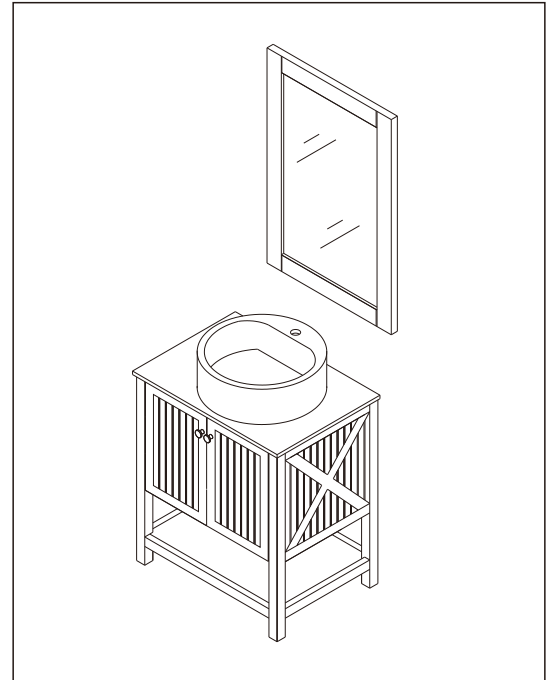

VINNOVA

FASHION BATHROOM LIFE

MODEL: 756028

- Please check your product packaging to make sure the included accessories are in the “list of standard accessories”. If any parts are missing, please contact your local dealer immediately.
- Do not allow any sharp objects to come in contact with the cabinet, as it will scratch the surface.
- Continuous and prolonged exposure to direct sunlight may cause discoloration to the wood.
- Do not put any hot appliances directly on or near the cabinet.
- Please avoid using cleaning products that contain bleach or ammonia.
- Wood surfaces should only be cleaned with wood care products such as soapy water or furniture polish.

INSTALLATION

MAIN BODY PARTS

INSTALLATION PARTS

ERECTING TOOL

INSTALL, REMOVE, ADJUST OF TOP FAST LOADING HINGE

INSTALLATION INSTRUCTIONS