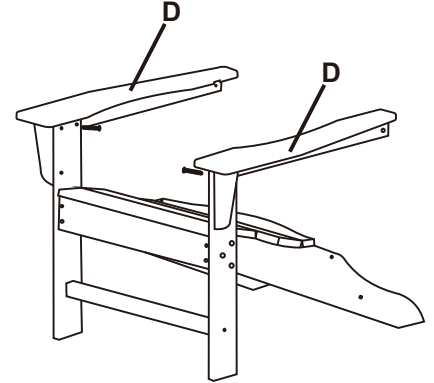

For Assistance Call 714-729-3808 (remove this)
 For Assistance Call: 1-855-68-LUXEO * 855-685-8936

ASSEMBLY INSTRUCTIONS
LUX-1518

- A. Seat (1 unit)
- B. Backrest (1 unit)
- C. Front Legs (2 units)
- D. Arms (2 units)
- E. Front Brace 22" (1 unit)
- F. Rear Brace 20" (1 unit)
- G. Bolt 1.5" (14 units)
- H. Bolt 3.15" (2 units)
- I. Allen Wrench (1 unit)

STRUCTURE DIAGRAM:

Step 1
 Attach both front legs to seat part using bolt 1.5"(G).
 Attach long brace between 2 front legs using bolt 1.5"(G).

Step 2
 Attach both armrests to front legs using bolt 1.5"(G).

Step 3
 Position the backrest (B) to seat using bolt 1.5"(G). Attach backrest to armrest using bolt 3.15"(H).

Step 4
 Attach short brace to rear leg using bolt 1.5"(G).

WARNING:
DO NOT SIT ON THE ARMRESTS!
 2 Adults Recommended for Assembly