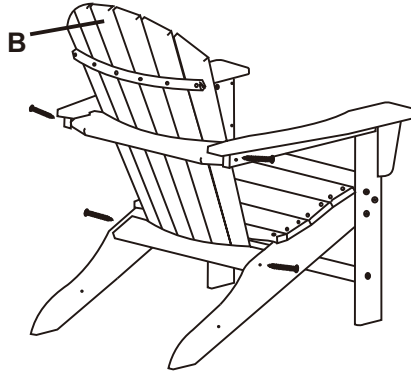

For Assistance Call 714-729-3808 (remove this)
 For Assistance Call: 1-855-68-LUXEO * 855-685-8936

ASSEMBLY INSTRUCTIONS
LUX-1518

- A. Seat (1 unit)
- B. Backrest (1 unit)
- C. Front Legs (2 units)
- D. Arms (2 units)
- E. Front Brace 22" (1 unit)
- F. Rear Brace 20" (1 unit)
- G. Bolt 1.5" (14 units)
- H. Bolt 3.15" (2 units)
- I. Allen Wrench (1 unit)

STRUCTURE DIAGRAM:

Step 1
 Attach both front legs to seat part using bolt 1.5"(G).
 Attach long brace between 2 front legs using bolt 1.5"(G).

Step 2
 Attach both armrests to front legs using bolt 1.5"(G).

Step 3
 Position the backrest (B) to seat using bolt 1.5"(G). Attach backrest to armrest using bolt 3.15"(H).

Step 4
 Attach short brace to rear leg using bolt 1.5"(G).

WARNING:
DO NOT SIT ON THE ARMRESTS!
 2 Adults Recommended for Assembly