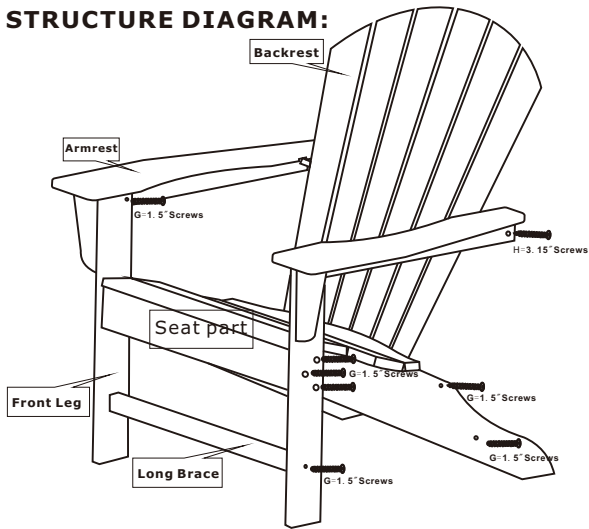

For Assistance Call 714-729-3808 (remove this)
 For Assistance Call: 1-855-68-LUXEO * 855-685-8936

ASSEMBLY INSTRUCTIONS
LUX-1518

- A. Seat (1 unit)
- B. Backrest (1 unit)
- C. Front Legs (2 units)
- D. Arms (2 units)
- E. Front Brace 22" (1 unit)
- F. Rear Brace 20" (1 unit)
- G. Bolt 1.5" (14 units)
- H. Bolt 3.15" (2 units)
- I. Allen Wrench (1 unit)

STRUCTURE DIAGRAM:

Step 1
 Attach both front legs to seat part using bolt 1.5"(G).
 Attach long brace between 2 front legs using bolt 1.5"(G).

Step 2
 Attach both armrests to front legs using bolt 1.5"(G).

Step 3
 Position the backrest (B) to seat using bolt 1.5"(G). Attach backrest to armrest using bolt 3.15"(H).

Step 4
 Attach short brace to rear leg using bolt 1.5"(G).

WARNING:
DO NOT SIT ON THE ARMRESTS!
 2 Adults Recommended for Assembly