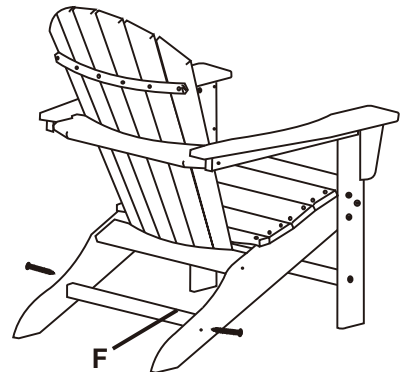

For Assistance Call 714-729-3808 (remove this)
 For Assistance Call: 1-855-68-LUXEO * 855-685-8936

ASSEMBLY INSTRUCTIONS
LUX-1518

- A. Seat (1 unit)
- B. Backrest (1 unit)
- C. Front Legs (2 units)
- D. Arms (2 units)
- E. Front Brace 22" (1 unit)
- F. Rear Brace 20" (1 unit)
- G. Bolt 1.5" (14 units)
- H. Bolt 3.15" (2 units)
- I. Allen Wrench (1 unit)

STRUCTURE DIAGRAM:

Step 1
 Attach both front legs to seat part using bolt 1.5"(G).
 Attach long brace between 2 front legs using bolt 1.5"(G).

Step 2
 Attach both armrests to front legs using bolt 1.5"(G).

Step 3
 Position the backrest (B) to seat using bolt 1.5"(G). Attach backrest to armrest using bolt 3.15"(H).

Step 4
 Attach short brace to rear leg using bolt 1.5"(G).

WARNING:
DO NOT SIT ON THE ARMRESTS!
 2 Adults Recommended for Assembly