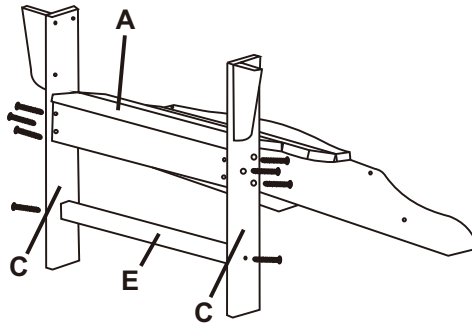

For Assistance Call 714-729-3808 (remove this)
 For Assistance Call: 1-855-68-LUXEO * 855-685-8936

ASSEMBLY INSTRUCTIONS
LUX-1518

- A. Seat (1 unit)
- B. Backrest (1 unit)
- C. Front Legs (2 units)
- D. Arms (2 units)
- E. Front Brace 22" (1 unit)
- F. Rear Brace 20" (1 unit)
- G. Bolt 1.5" (14 units)
- H. Bolt 3.15" (2 units)
- I. Allen Wrench (1 unit)

STRUCTURE DIAGRAM:

Step 1
 Attach both front legs to seat part using bolt 1.5"(G).
 Attach long brace between 2 front legs using bolt 1.5"(G).

Step 2
 Attach both armrests to front legs using bolt 1.5"(G).

Step 3
 Position the backrest (B) to seat using bolt 1.5"(G). Attach backrest to armrest using bolt 3.15"(H).

Step 4
 Attach short brace to rear leg using bolt 1.5"(G).

WARNING:
DO NOT SIT ON THE ARMRESTS!
 2 Adults Recommended for Assembly