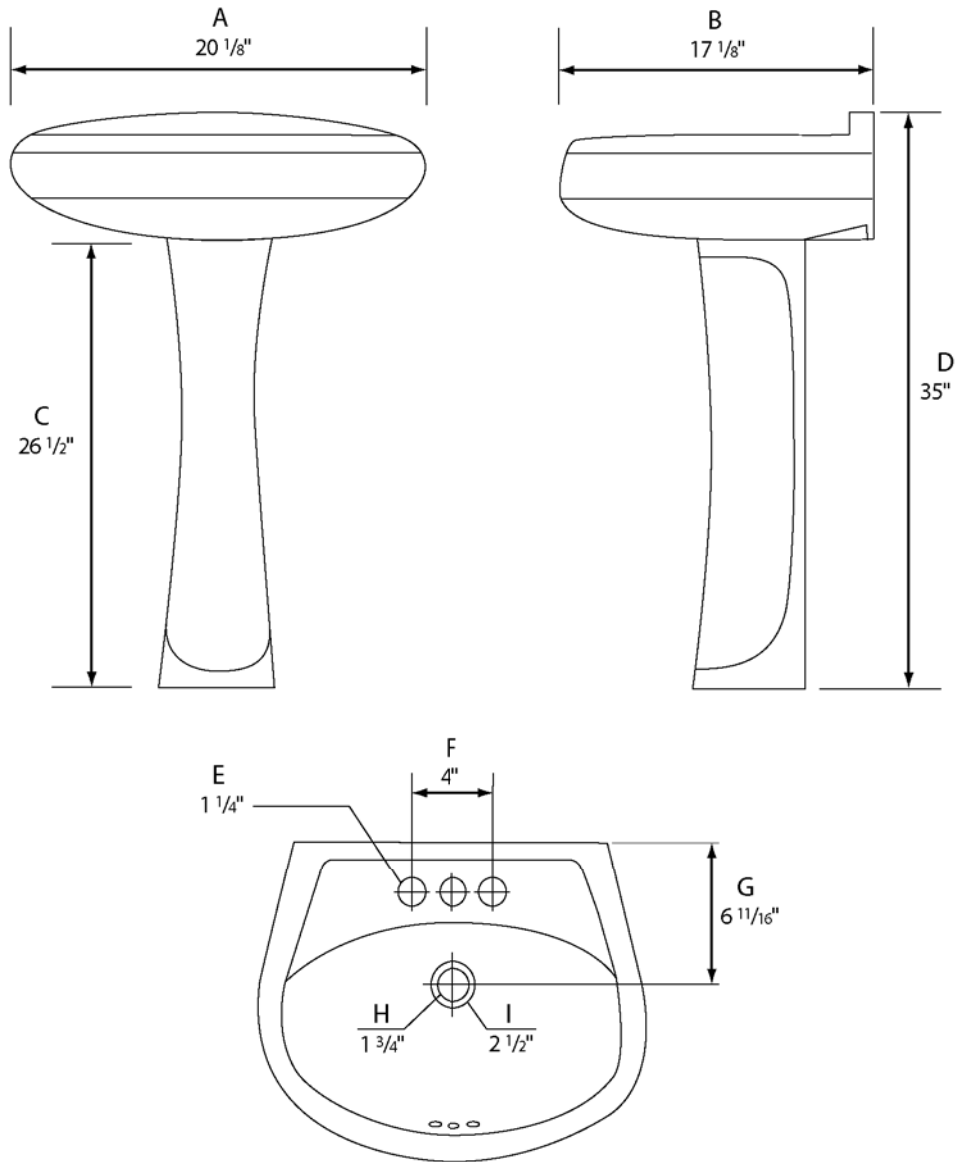

## SKU Description:

Pedestal Lavatory  
4" Centers only  
White only

**Limited Lifetime  
Warranty**

Model#	Color	H.D.	Expo	Y.O.W.	UPC#
F-500-4W	<input type="radio"/>	333025			721015339410
L-300-WN	<input type="radio"/>	592680			721015342649

# Petite Aragon Pedestal Lavatory

Pedestal Lavatory Leg Weight: 17.0 lbs; 7.7 kgs.

Pedestal Lavatory Sink Weight: 27.0 lbs; 12.2 kgs.

Model#	A	B	C	D	E	F	G	H	I
F-500-4W	20 1/8" 510mm	17 1/8" 435mm	-	-	1 1/4" 32mm	4" 102mm	6 11/16" 170mm	1 3/4" 45mm	2 1/2" 64mm
L-300-WN	-	-	26 1/2" 673mm	35" 889mm	-	-	-	-	-

Note: The measurements provided are subject to change or cancellation. No responsibility is assumed for use or superseded or voided pages. Please provide suitable reinforcement for all wall supports. Installation instructions supplied. Dimensions of fixture are within range of tolerances of ANSI Standard A112.19.2.M.