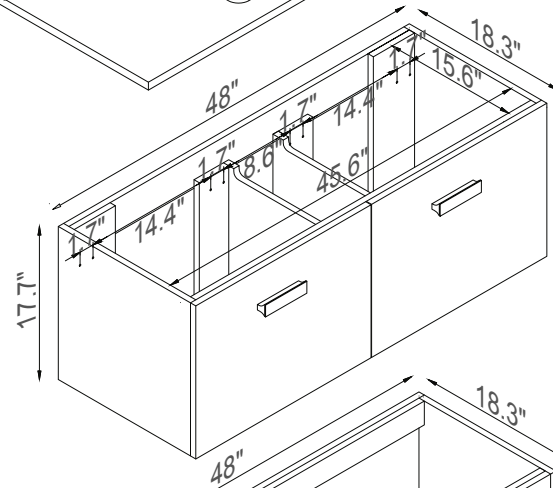

Streamline

Side Cab.

Basin

Master Cabinet

K1801-161-48-511S