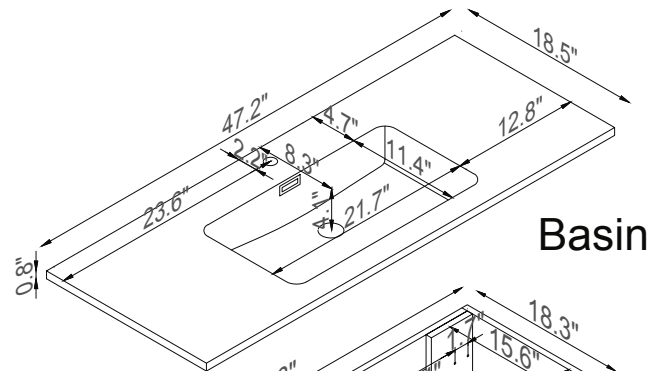

Streamline

Side Cab.

Basin

Master Cabinet

K1801-161-48-511S