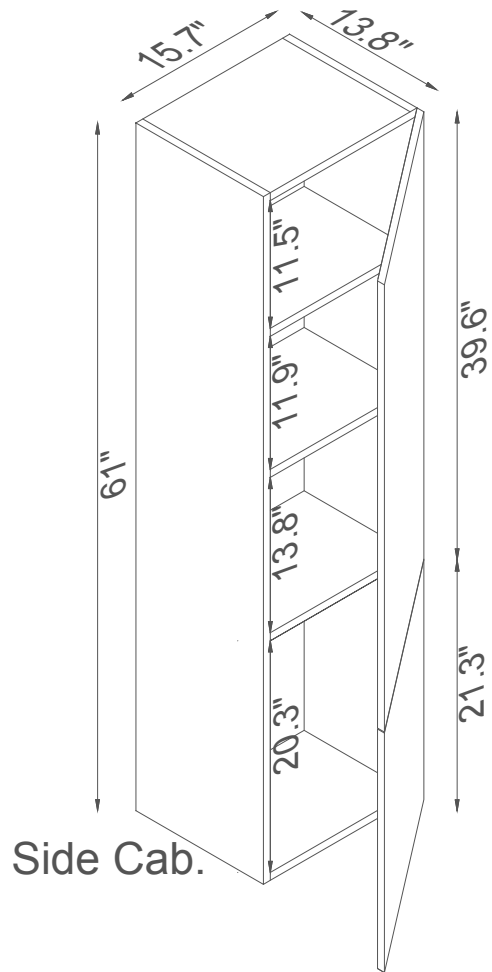

Streamline

Side Cab.

Basin

Master Cabinet

K1801-161-48-511S