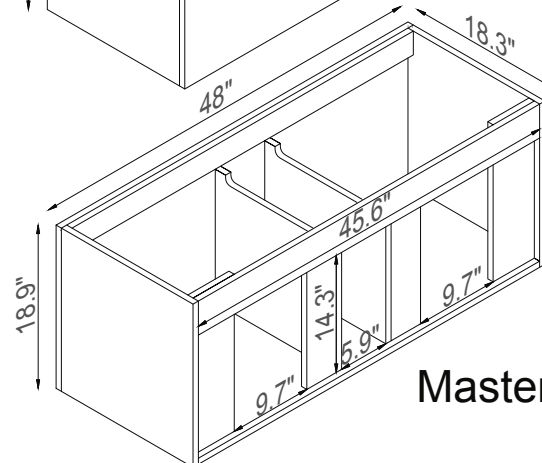

Streamline

Side Cab.

Basin

Master Cabinet

K1801-161-48-511S