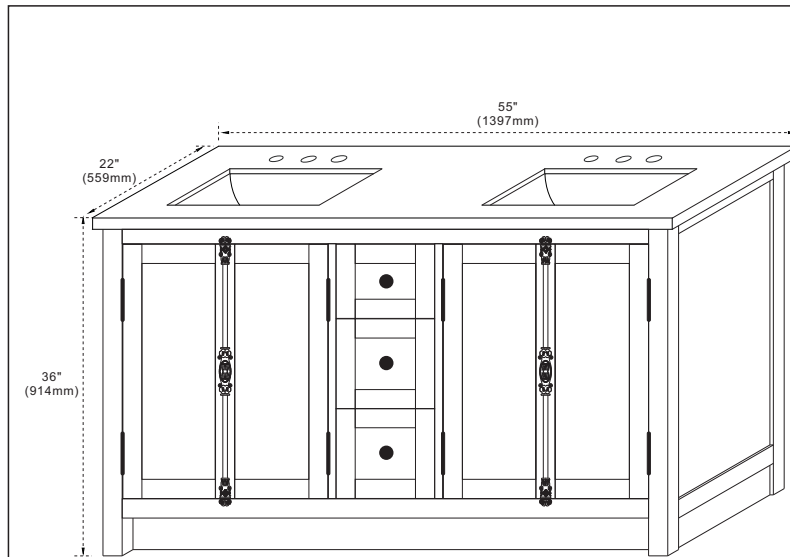

BELLATERRA HOME

Model: 400100-55

Features

1. Solid wood and Ash veneered plywood;
2. Two doors with long interlock handle;
3. Interior shelf adjustable;
4. Three soft closing drawers with dovetail construction;
5. Countertop thickness laminated to 1.2";
6. Double 20" rectangular undermount sink cutout;

Top view

Front view

Back view

Side view

NOTE: SINK STYLE, SHAPE, FAUCET HOLES, CUTOUT ON TOP, VANITY MAY VARY FROM THE PICTURE ABOVE. INSTRUCTIONAL PURPOSE ONLY.

Professional installation is recommended.
www.bellaterra-home.com