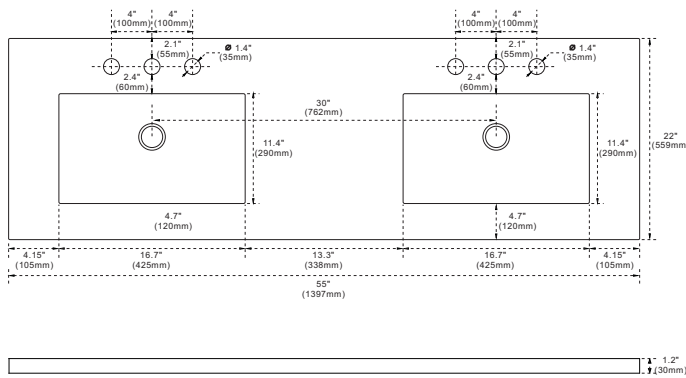

BELLATERRA HOME

Model: 400100-55

Features

1. Solid wood and Ash veneered plywood;
2. Two doors with long interlock handle;
3. Interior shelf adjustable;
4. Three soft closing drawers with dovetail construction;
5. Countertop thickness laminated to 1.2";
6. Double 20" rectangular undermount sink cutout;

Top view

Front view

Back view

Side view

NOTE: SINK STYLE, SHAPE, FAUCET HOLES, CUTOUT ON TOP, VANITY MAY VARY FROM THE PICTURE ABOVE. INSTRUCTIONAL PURPOSE ONLY.

Professional installation is recommended.
www.bellaterra-home.com