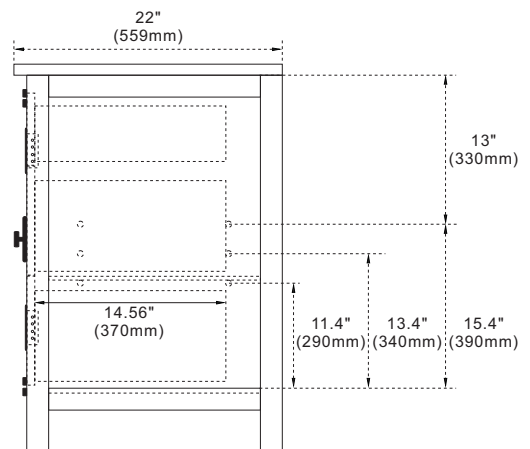

BELLATERRA HOME

Model: 400100-55

Features

1. Solid wood and Ash veneered plywood;
2. Two doors with long interlock handle;
3. Interior shelf adjustable;
4. Three soft closing drawers with dovetail construction;
5. Countertop thickness laminated to 1.2";
6. Double 20" rectangular undermount sink cutout;

Top view

Front view

Back view

Side view

NOTE: SINK STYLE, SHAPE, FAUCET HOLES, CUTOUT ON TOP, VANITY MAY VARY FROM THE PICTURE ABOVE. INSTRUCTIONAL PURPOSE ONLY.

Professional installation is recommended.
www.bellaterra-home.com