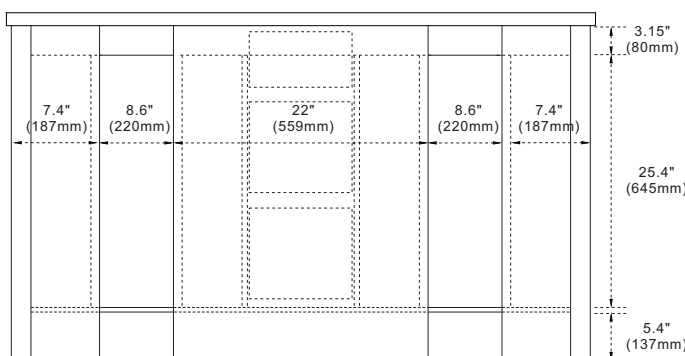

BELLATERRA HOME

Model: 400100-55

Features

1. Solid wood and Ash veneered plywood;
2. Two doors with long interlock handle;
3. Interior shelf adjustable;
4. Three soft closing drawers with dovetail construction;
5. Countertop thickness laminated to 1.2";
6. Double 20" rectangular undermount sink cutout;

Top view

Front view

Back view

Side view

NOTE: SINK STYLE, SHAPE, FAUCET HOLES, CUTOUT ON TOP, VANITY MAY VARY FROM THE PICTURE ABOVE. INSTRUCTIONAL PURPOSE ONLY.

Professional installation is recommended.
www.bellaterra-home.com