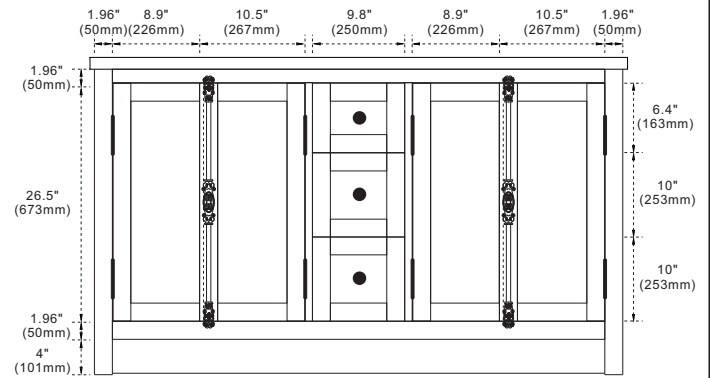

BELLATERRA HOME

Model: 400100-55

Features

1. Solid wood and Ash veneered plywood;
2. Two doors with long interlock handle;
3. Interior shelf adjustable;
4. Three soft closing drawers with dovetail construction;
5. Countertop thickness laminated to 1.2";
6. Double 20" rectangular undermount sink cutout;

Top view

Front view

Back view

Side view

NOTE: SINK STYLE, SHAPE, FAUCET HOLES, CUTOUT ON TOP, VANITY MAY VARY FROM THE PICTURE ABOVE. INSTRUCTIONAL PURPOSE ONLY.

Professional installation is recommended.
www.bellaterra-home.com