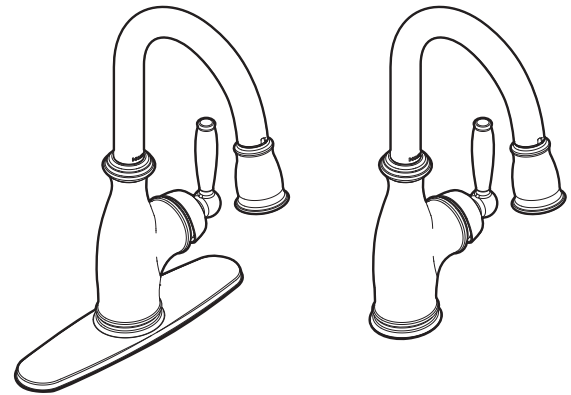

OPERATION

- Lever style handle
- Temperature controlled by 100° arc of handle travel
- Operates with less than 5 lbs. of force
- Operates in stream or spray mode in the pullout or retracted position
- When filling a vessel outside the sink, the pause feature conveniently stops the flow of water as the wand passes over the counter top

FLOW

- Flow is limited to 2.2. gpm (8.3 L/min) at 60 psi

CARTRIDGE

- 1255™ Duralast™ cartridge for Single-Handle Faucets

STANDARDS

- Third party certified to ASME A112.18.1/CSA B125.1 and all applicable requirements referenced therein including NSF 61/9
- Complies with California Proposition 65 and with the Federal Safe Drinking Water Act
- The backflow protection system in the device consists of two independently operating check valves, a primary and a secondary which prevent backflow
- **ADA** for lever handle

WARRANTY

- Lifetime limited warranty against leaks, drips and finish defects to the original consumer purchaser
- 5 year warranty if used in commercial installations

BRANTFORD™ Single Handle High Arc Pulldown Prep/Bar Faucet

Models: 5985 series

NOTE: THIS FAUCET IS DESIGNED TO BE INSTALLED THRU 1 OR 3 HOLES, 1-1/2" (38mm) MIN. DIA.