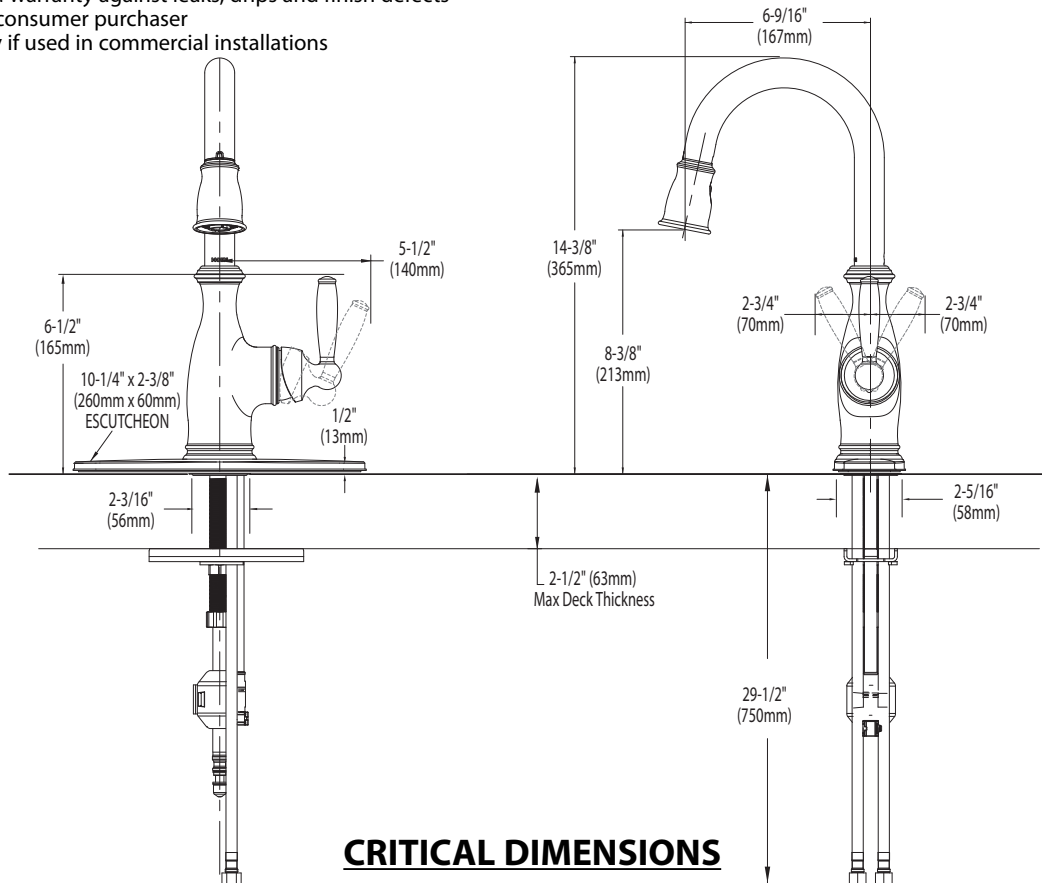

## FAUCET DESCRIPTION

- Reflex™ pulldown system offers smooth operation, easy movement and secure docking
- Metal construction with various finishes identified by suffix
- Hydrolock® quick connect installation
- Pullout spray with 68" braided hose
- Flexible supply lines with 3/8" compression fittings
- High arc spout provides the perfect height and reach for prep sinks while the pulldown feature provides infinite maneuverability for food preparation tasks
- 360° rotating spout provides ability to install handle on either side

## STANDARDS

- Third party certified to ASME A112.18.1/CSA B125.1 and all applicable requirements referenced therein including NSF 61/9
- Complies with California Proposition 65 and with the Federal Safe Drinking Water Act
- The backflow protection system in the device consists of two independently operating check valves, a primary and a secondary which prevent backflow
- **ADA**  for lever handle

## BRANTFORD™ Single Handle High Arc Pulldown Prep/Bar Faucet

Models: 5985 series

**NOTE:** THIS FAUCET IS DESIGNED TO BE INSTALLED THRU 1 OR 3 HOLES, 1-1/2" (38mm) MIN. DIA.

## CRITICAL DIMENSIONS

(DO NOT SCALE)