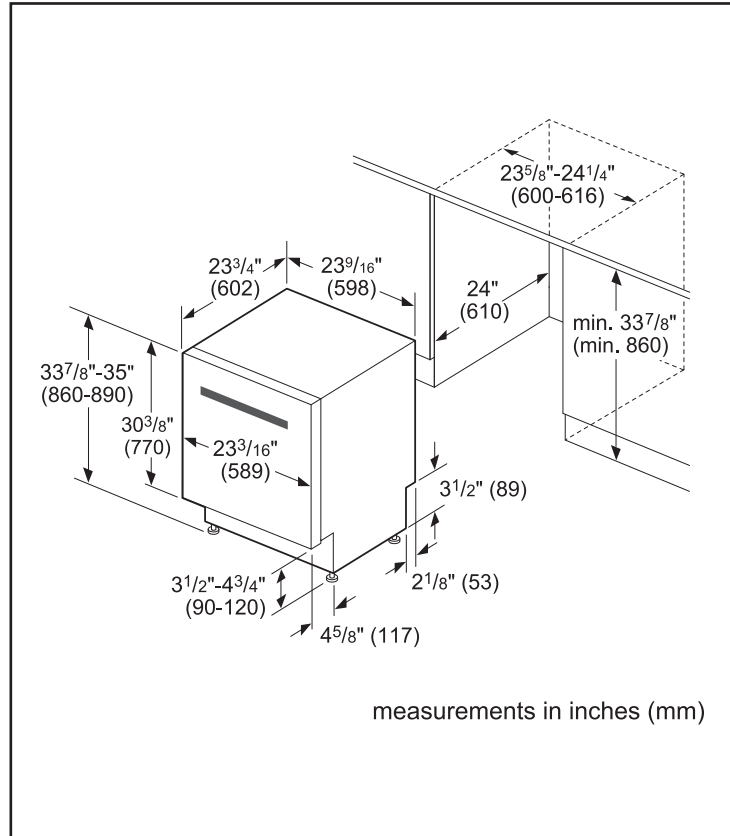

24" Recessed Handle Dishwasher

300 Series – White SHEM63W52N

Installation Details

Accessories: To purchase Bosch accessories, cleaners & parts please visit www.bosch-home.com/us/store or call 1-800-944-2904 (Mon to Fri 5 am to 6 pm PST, Sat 6 am to 3 pm PST).

Notes: All height, width and depth dimensions are shown in inches. BSH reserves the absolute and unrestricted right to change product materials and specifications, at any time, without notice. Consult the product's installation instructions for final dimensional data and other details prior to making cutout.

Warranties: Please see Use & Care manual or Bosch website for statement of limited warranty.

For more information on our entire line of products, go to www.bosch-home.com/us or call 1-800-944-2904

© BSH Home Appliances Corporation. All rights reserved. Bosch is a registered trademark of Robert Bosch GmbH.