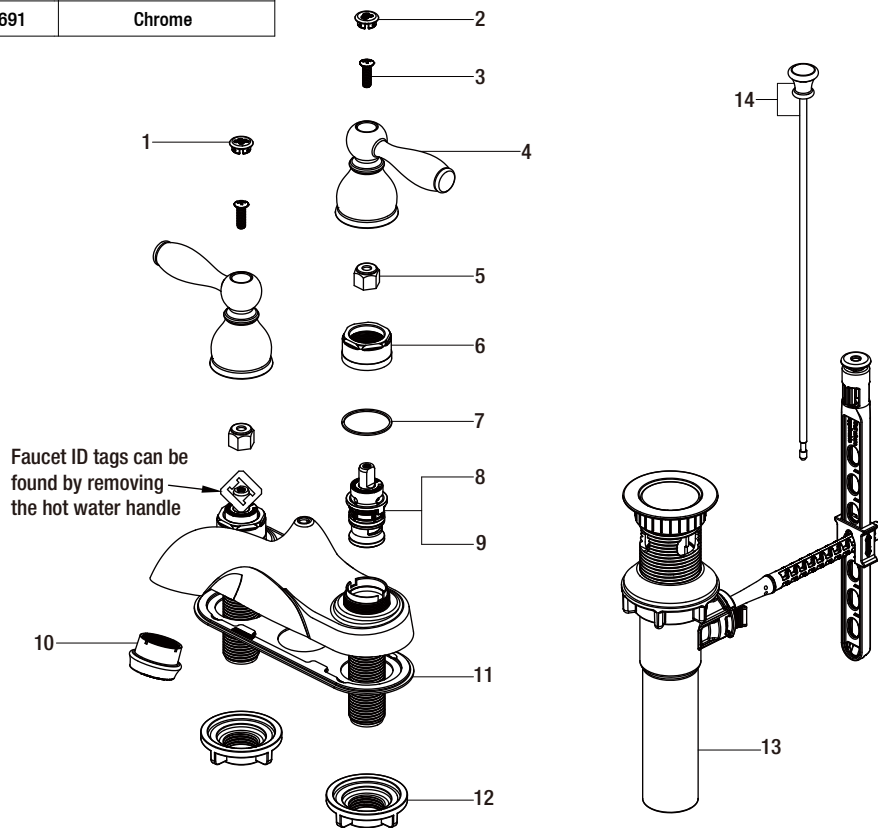

## Replacement Parts List

Mandouri 4 in. Centerset 2-Handle Low Arc Bathroom Faucet in Chrome

MODEL	SKU #	FINISH
HD65470W-6101	304367691	Chrome

Many replacement parts can be purchased online or at your local store. Please use the table below to identify the part SKU number needed, go to [HOMEDEPOT.COM](http://HOMEDEPOT.COM), and check for online and store availability. If you can't find the part you are looking for, please call 1-855-HD-GLACIER.

Part	Description	Part #	Internet SKU #	Store SKU #
1	Index H	RP1000101	<a href="#">206864753</a>	
2	Index C	RP1000201		
3	Screw	RP50005		
4	Handle	RP1324601		
5	Inverter	RP64044	<a href="#">206671349</a>	
6	Bonnet nut	RP70193	<a href="#">206671342</a>	
7	Washer	RP64124		
8	Cartridge H	RP20067	<a href="#">301158139</a>	

Part	Description	Part #	Internet SKU #	Store SKU #
9	Cartridge C	RP20068	<a href="#">301158129</a>	
10	Aerator	RP3021601		
11	Gasket	RP80205		
12	Mounting nut	RP56001	<a href="#">203193994</a>	579276
13	ClickInstall™ drain assembly	RP4022801		
14	Lift rod	RP4028001		