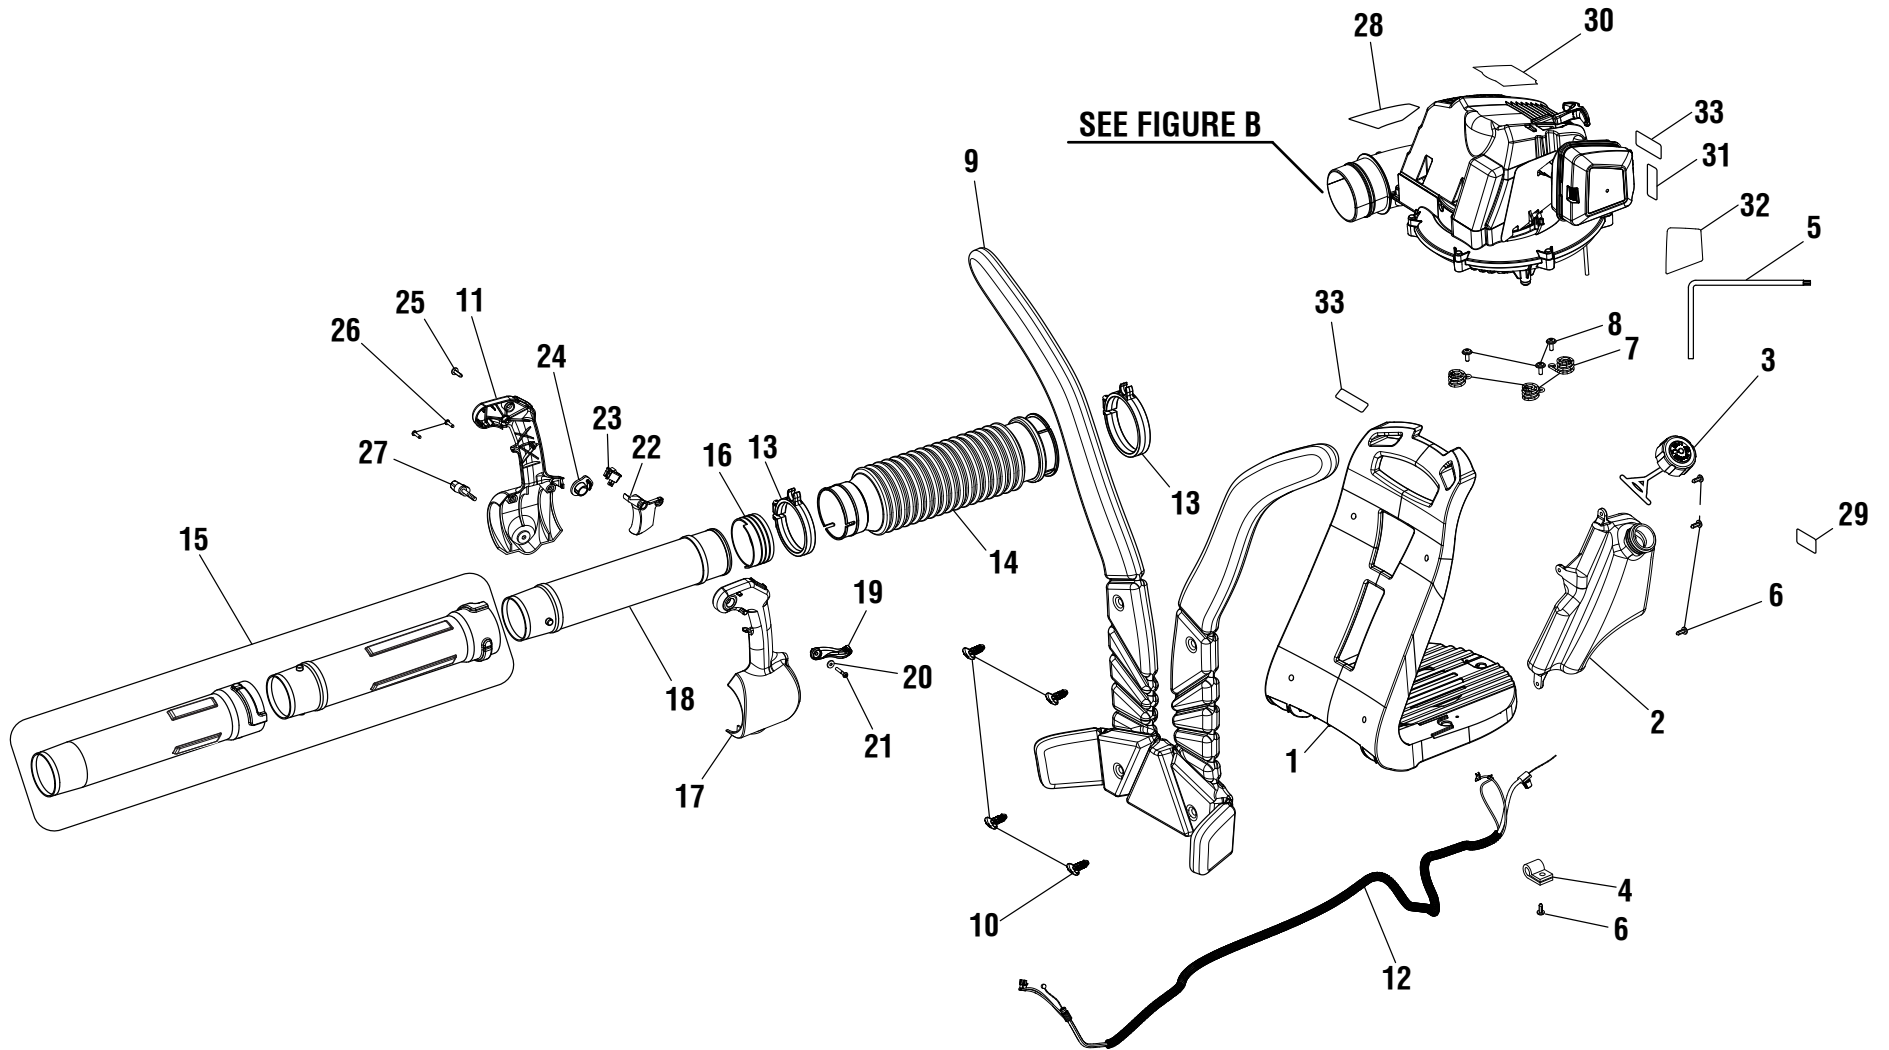

FIGURE A

RYOBI BACKPACK BLOWER – ITEM NO. RY08420B

PARTS LIST (FIGURE A)

KEY NO.	PART NUMBER	DESCRIPTION	QTY	KEY NO.	PART NUMBER	DESCRIPTION	QTY
1	524584001	Frame.....	1	20	678125001	Washer (OD12 x ID4.3 x 1.5t).....	1
2	310752034	Fuel Tank Assembly	1	21	660666001	Screw (8-14 x 25 mm).....	1
3	310816015	Fuel Cap Assembly	1	22	518255009	Trigger	1
4	678561001	Cable Clamp	1	23	760961002	Stop Switch	1
5	631055012	Wrench (L-25).....	1	24	532546001	Cruise Control Actuator	1
6	660614001	Screw (10-14 x 14 mm).....	4	25	660629001	Screw (10-14 x 3/4 in.).....	1
7	679950001	Spring.....	3	26	660734001	Screw (M4 x 16 mm, Pan Hd.).....	2
8	660626006	Screw (10-14 x 16 mm).....	3	27	518273002	Knob	1
9	901588003	Strap	1	28	941727002	Combustion Warning Label	1
10	525644002	Harness Snap Fastener	4	29	941727003	Warning Label	1
11	518272005	Right Hand Handle.....	1	30	940991051	Model Label	1
12	290298007	Throttle Cable	1	31	941738008	Choke Label.....	1
13	390023002	Clamp Assembly Kit.....	1	32	941739002	Start Instructions Label.....	1
14	580693004	Tube	1	33	941740001	Logo Label	2
15	310845009	Blower Tube Assembly	1		Not Shown		
16	518481003	Upper Blower Tube Bushing	1		120900270	High Altitude Kit	
17	518271005	Left Hand Handle.....	1		995000177	Operator's Manual	
18	580692003	Upper Tube	1		7-30-18		
19	533440001	Cruise Lever.....	1		(Rev:01)		