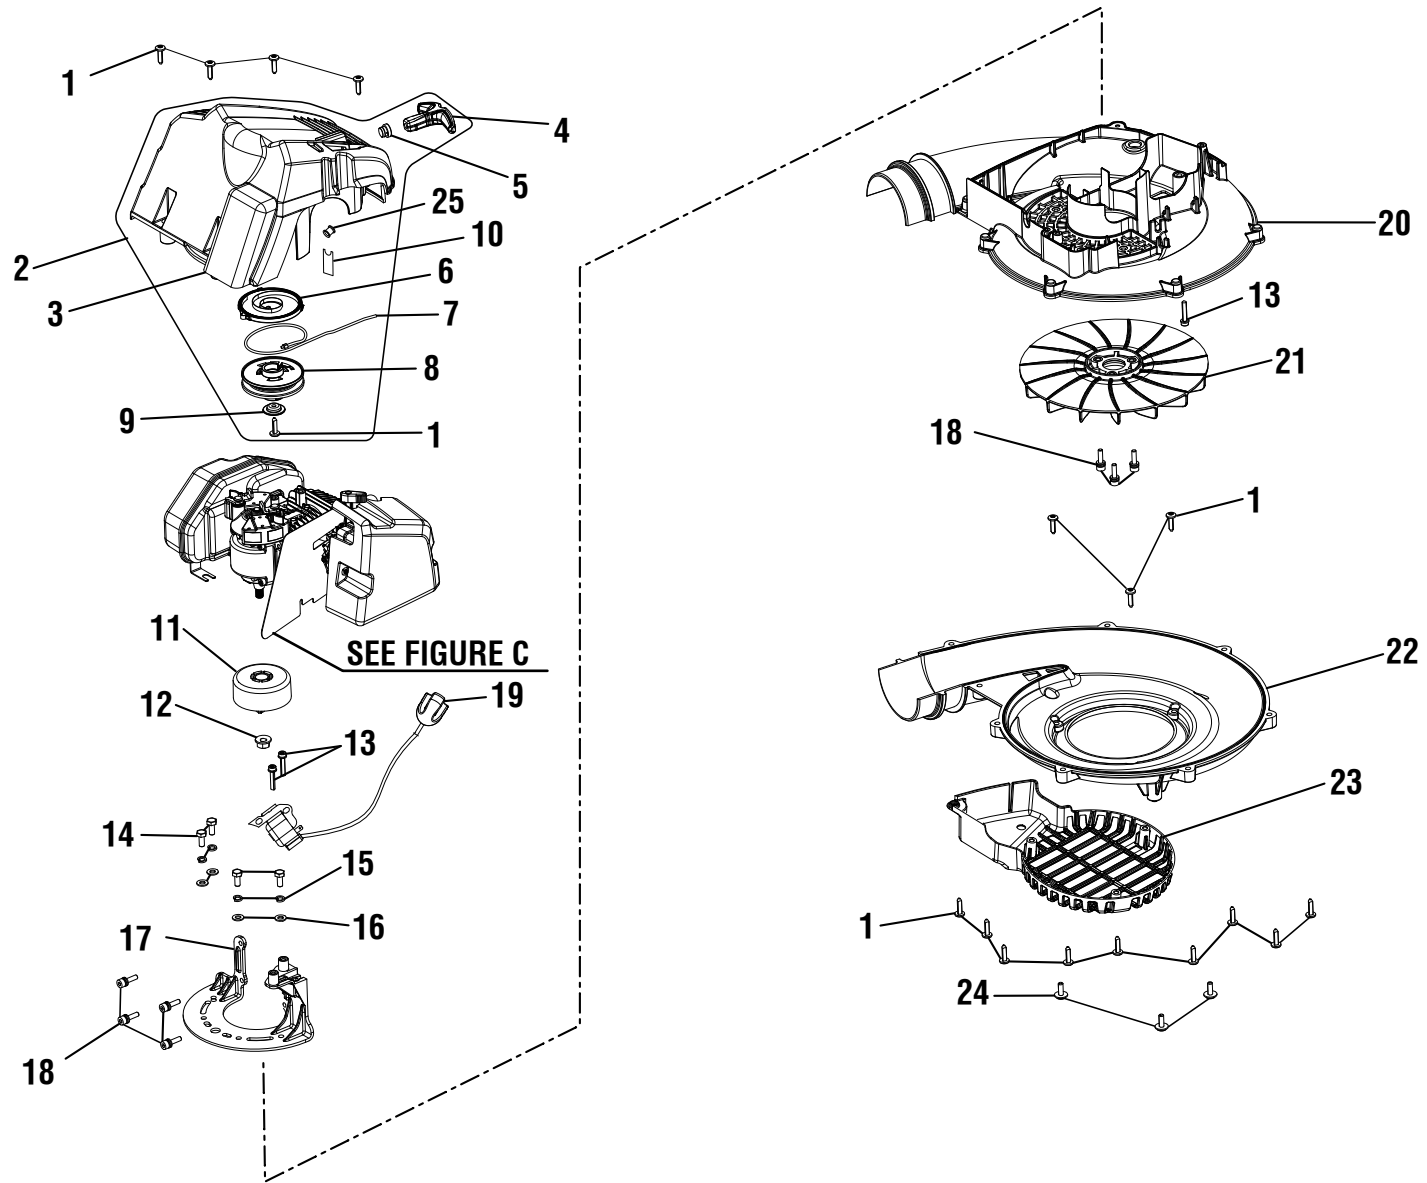

RYOBI BACKPACK BLOWER – ITEM NO. RY08420A & RY42BPEMC

FIGURE B

RYOBI BACKPACK BLOWER – ITEM NO. RY08420A & RY42BPEMC

PARTS LIST (FIGURE B)

KEY NO.	PART NUMBER	DESCRIPTION	QTY	KEY NO.	PART NUMBER	DESCRIPTION	QTY
1	660629005	Screw (10-14 x 19 mm, T-25 Torx)	17	14	661431003	Screw (M6 x 14 mm).....	4
2	204654001	Engine Cover w/Starter Assembly w/Labels (Inc. Key Nos. 3-9 and 25-26)	1	15	693001001	Spring Washer (ID6.4 x 1.6t).....	4
3	204653001	Engine Cover w/Heatshields, Eyelet & Labels.....	1	16	693002001	Washer (OD12.9 x ID6.6 x 1.2t).....	4
4	511731004	Starter Grip	1	17	634062001	Engine Mount	1
5	638088002	Eyelet.....	1	18	660344007	Screw (M5 x 0.8 in., 20 Torx)	7
6	638033001	Container Spring Assembly	1	19	291424005	Ignition Module (RY08420A).....	1
7	900849002	Starter Rope	1		291424008	Ignition Module (RY42BPEMC)	1
8	521519001	Solid Pulley	1	20	204652001	Inner Volute w/Label.....	1
9	638980001	Starter Cap	1	21	518265004	Fan.....	1
10	522600003	Eyelet Support.....	1	22	524586001	Outer Volute.....	1
11	679052003	Fan Disk.....	1	23	523926003	Intake Grill	1
12	678018001	Lock Nut (M8).....	1	24	660626006	Screw (10-14 x 16 mm)	3
13	660613001	Screw (M5 x 25 mm, T-25 Torx).....	3	25	638088004	Eyelet.....	1