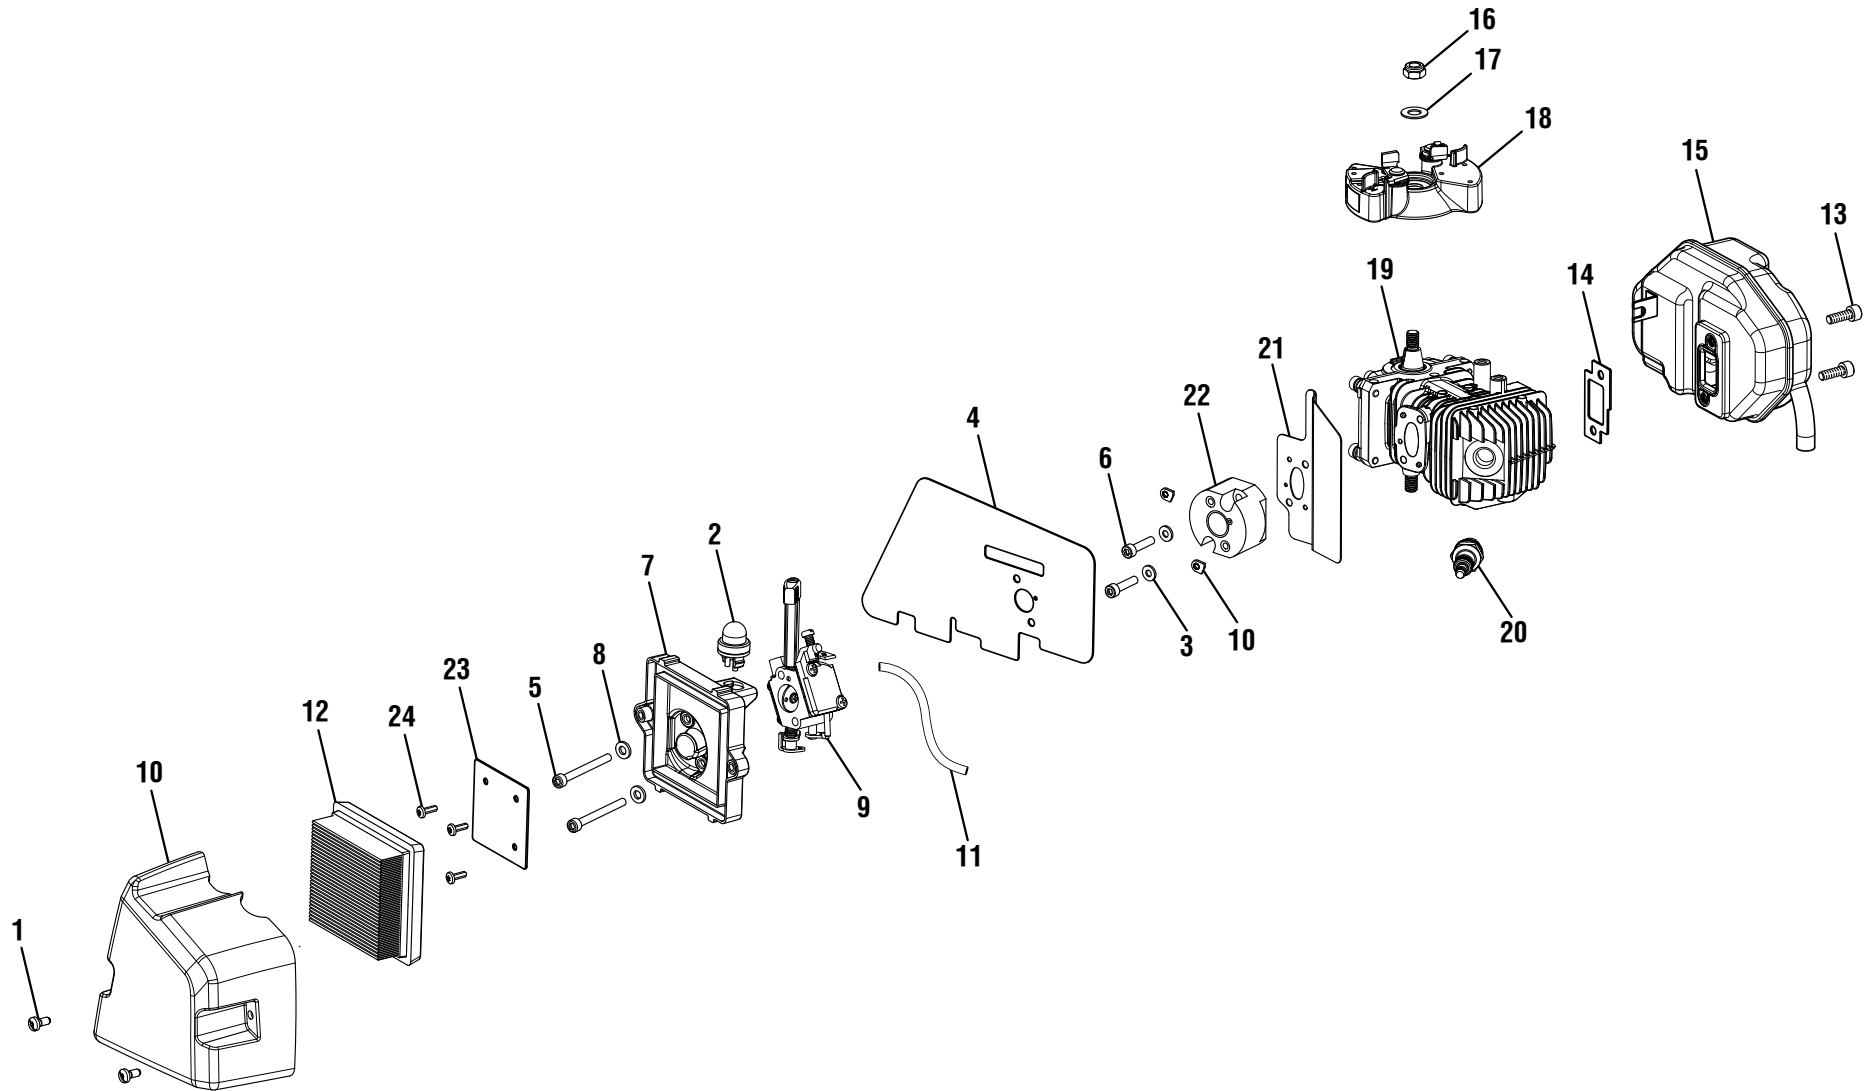

RYOBI BACKPACK BLOWER – ITEM NO. RY08420A & RY42BPEMC

FIGURE C

RYOBI BACKPACK BLOWER – ITEM NO. RY08420A & RY42BPEMC

PARTS LIST (FIGURE C)

KEY NO.	PART NUMBER	DESCRIPTION	QTY	KEY NO.	PART NUMBER	DESCRIPTION	QTY
1	660510009	Screw (M5, Special).....	2	13	660612001	Bolt (1/4-20 x 18 mm).....	2
2	300780002	Primer Assembly	1	14	901653007	Gasket	1
3	678343002	Spring Washer (M5).....	2	15	309330004	Exhaust Assembly	1
4	562927009	Gasket	1	16	678067001	Lock Nut (M8).....	1
5	660347001	Screw (M5 x 50 mm, Soc. Hd.)	2	17	631049001	Washer (ID9 x OD17.7 x 1.1t).....	1
6	661832001	Screw (M5 x 0.8 in.).....	2	18	309013004	Flywheel Assembly	1
7	533688001	Air Box Kit w/Labels.....	1	19	309842001	Short Block Assembly	1
8	671080001	Washer (ID5.8 x OD11.5 x 1.7t).....	2	20	870170001	Spark Plug (RCJ4).....	1
9	308054093	Carburetor (Walbro, WT-1086).....	1	21	562927003	Gasket	1
10	638980003	Washer (Heat Dam).....	2	22	524583003	Heat Dam	1
11	570373049	Fuel Line	1	23	638091011	Spacer	1
12	900777005	Air Filter	1	24	660345001	Screw (M4 x 12 mm, Pan Hd.).....	3