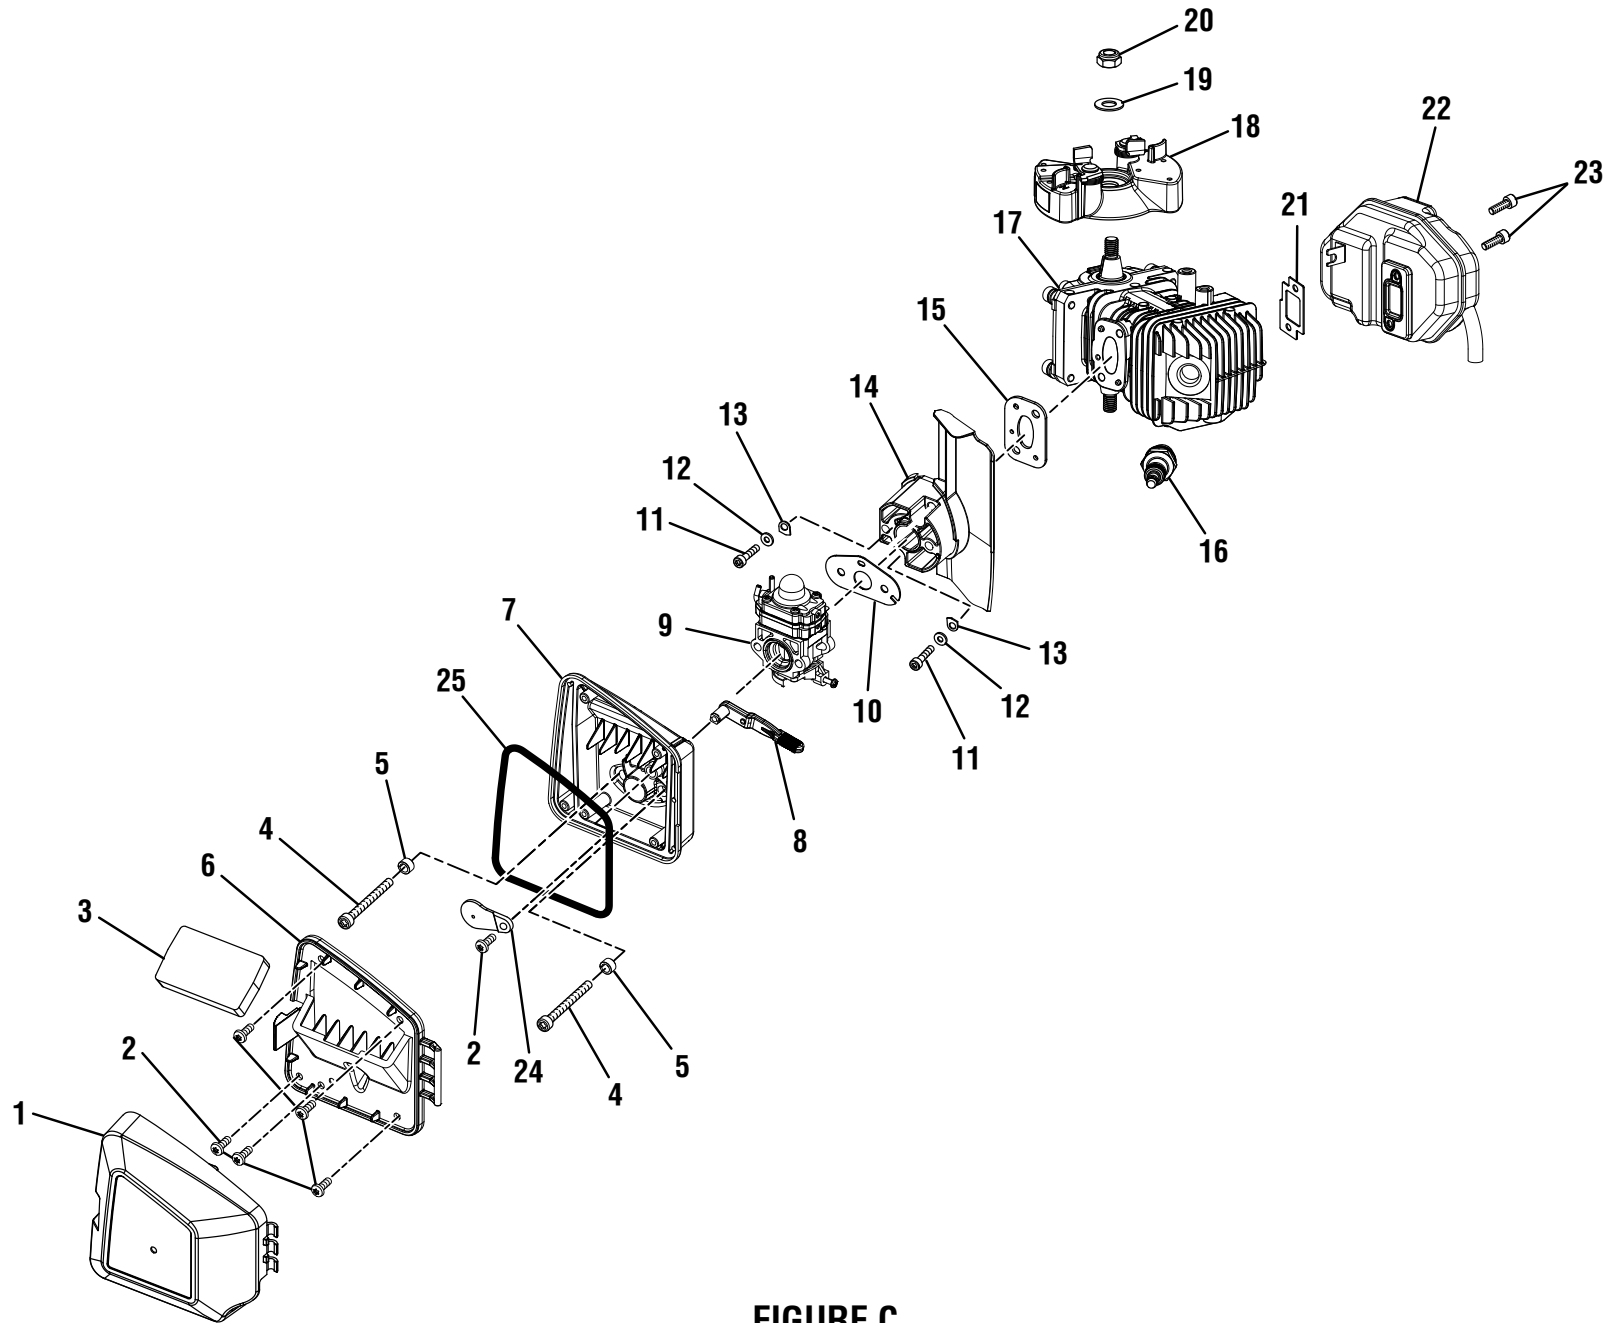

RYOBI BACKPACK BLOWER – ITEM NO. RY08420B

FIGURE C

RYOBI BACKPACK BLOWER – ITEM NO. RY08420B

PARTS LIST (FIGURE C)

KEY NO.	PART NUMBER	DESCRIPTION	QTY	KEY NO.	PART NUMBER	DESCRIPTION	QTY
1	523924005	Air Box Cover	1	13	638980003	Washer (Heat Dam).....	2
2	660345001	Screw (M4 x 12 mm, T20 Torx Pan Hd.).....	5	14	524583005	Heat Dam	1
3	901652001	Air Filter	1	15	562927010	Heat Dam Gasket	1
4	660347003	Screw (M5 x 50 mm, Soc. Hd.)	2	16	870170001	* Spark Plug (RCJ4)	1
5	678515015	Washer (ID5.8 x OD11.5 x 1.7t).....	2	17	309842001	Short Block Assembly	1
6	525019002	Midplate.....	1	18	309013005	Flywheel Assembly	1
7	523923002	Air Box Base.....	1	19	631049001	Washer (ID9 x OD17.7 x 1.1t).....	1
8	590458026	Choke Lever	1	20	678067001	Lock Nut (M8).....	1
9	308054202	Carburetor (Walbro, WYJ-536) (Inc. Key No. 8).....	1	21	901653007	Gasket	1
10	900711015	Gasket Carb-Heat Dam.....	1	22	309330004	Exhaust Assembly	1
11	661832001	Screw (M5 x 0.8 in.).....	2	23	660612001	Bolt (1/4-20 x 18 mm).....	2
12	678343002	Spring Washer (M5).....	2	24	590946007	Choke Plate	1
				25	570107005	Airbox Gasket.....	1

* Standard Hardware Item – May Be Purchased Locally