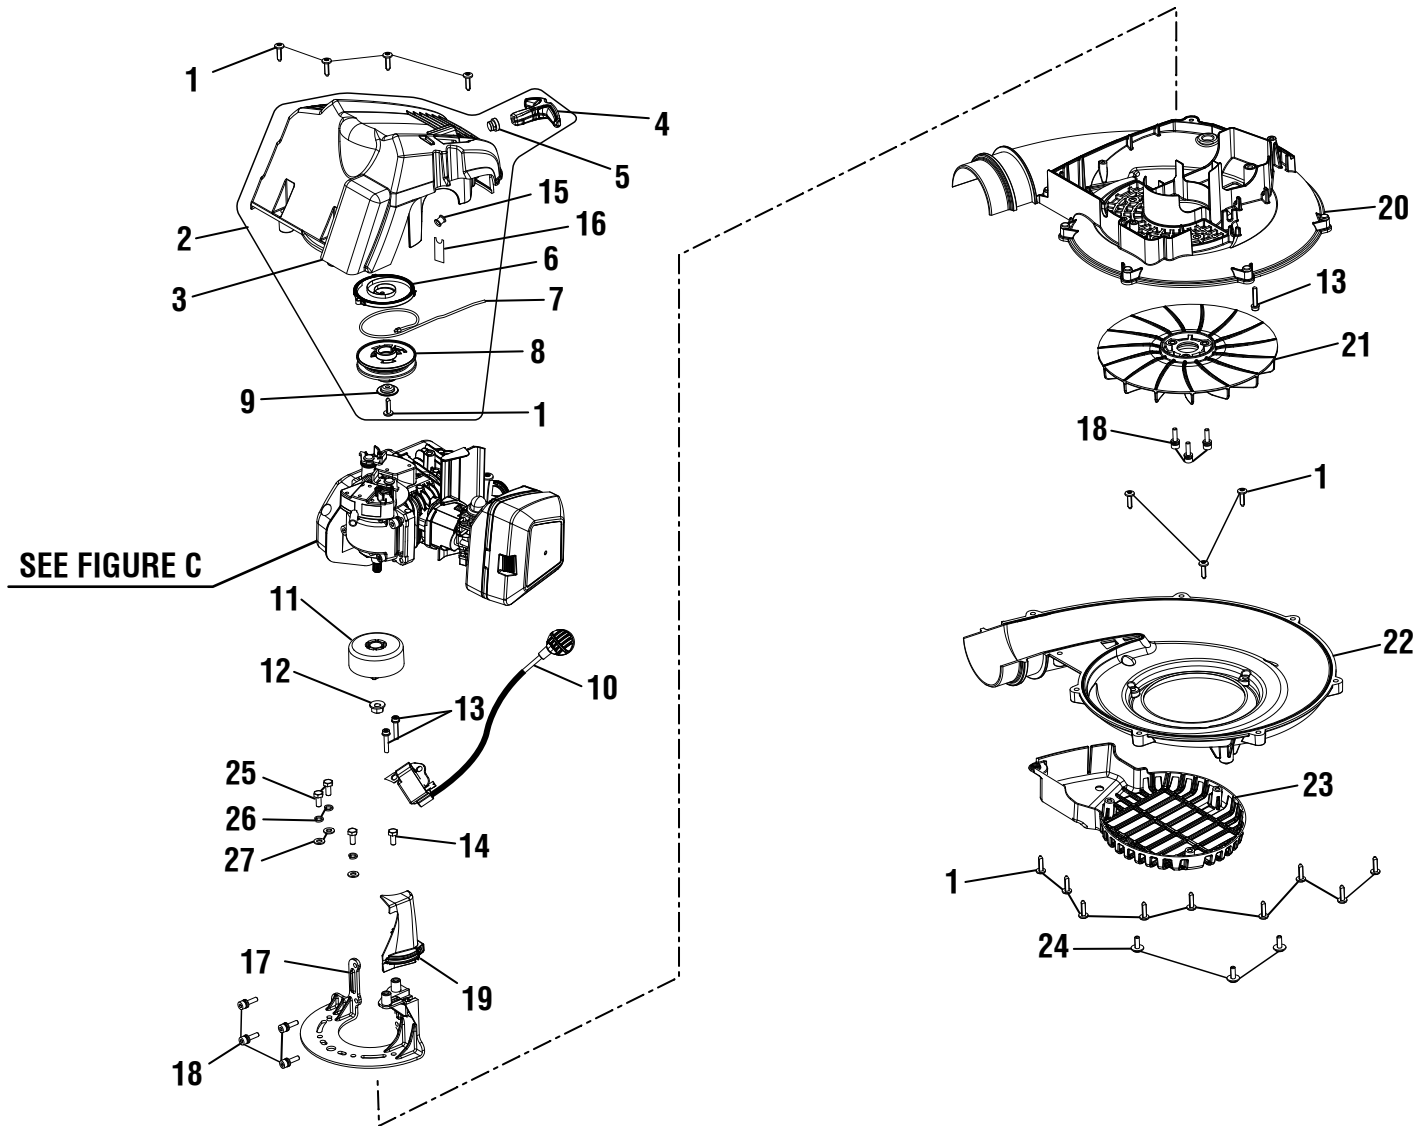

RYOBI BACKPACK BLOWER – ITEM NO. RY08420B

FIGURE B

RYOBI BACKPACK BLOWER – ITEM NO. RY08420B

PARTS LIST (FIGURE B)

KEY NO.	PART NUMBER	DESCRIPTION	QTY	KEY NO.	PART NUMBER	DESCRIPTION	QTY
1	660629005	Screw (10-14 x 19 mm, T-25 Torx)	17	14	661431002	Screw (M6 x 16 mm).....	1
2	308563013	Engine Cover w/Starter Assembly (Inc. Key Nos. 3-9 and 25-26)	1	15	638088004	Eyelet.....	1
3	524587002	Motor Cover	1	16	522600003	Eyelet Support.....	1
4	511731004	Starter Grip.....	1	17	634062001	Engine Mount	1
5	638088002	Eyelet.....	1	18	660344007	Screw (M5 x 0.8 in., 20 Torx)	7
6	638033001	Container Spring Assembly.....	1	19	679462002	Cable Guide/Baffle Plate	1
7	900849002	Starter Rope	1	20	523921004	Inner Volute.....	1
8	521519001	Solid Pulley.....	1	21	518265004	Fan.....	1
9	638980001	Starter Cap	1	22	524586001	Outer Volute.....	1
10	291424009	Ignition Module.....	1	23	523926003	Outer Volute Cover	1
11	679052003	Fan Disk.....	1	24	660626006	Screw (10-14 x 16 mm)	3
12	678018001	Lock Nut (M8).....	1	25	661431003	Screw (M6 x 14 mm).....	3
13	660613001	Screw (M5 x 25 mm, T-25 Torx).....	3	26	693001001	Spring Washer (ID6.4 x 1.6t).....	3
				27	693002001	Washer (OD12.9 x ID6.6 x1.2t).....	3