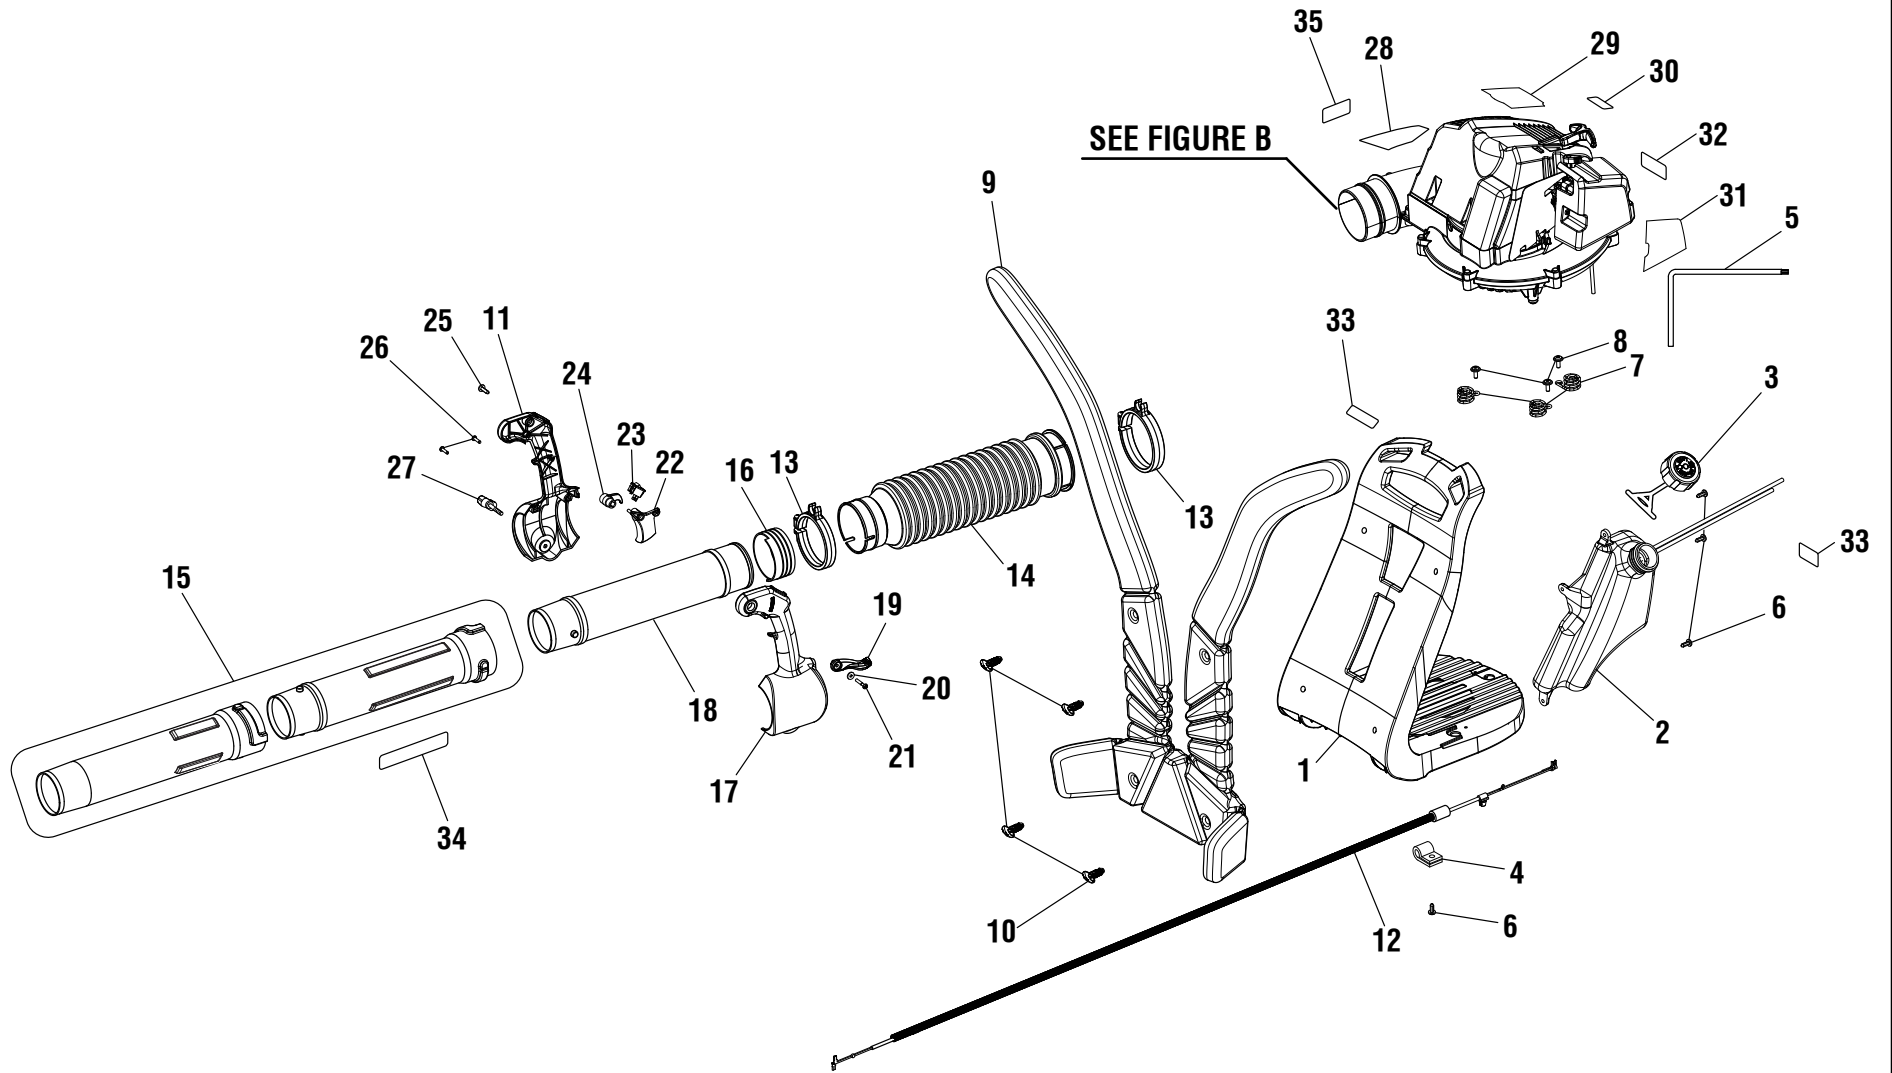

RYOBI BACKPACK BLOWER – ITEM NO. RY08420A & RY42BPEMC

FIGURE A

RYOBI BACKPACK BLOWER – ITEM NO. RY08420A & RY42BPEMC

PARTS LIST (FIGURE A)

KEY NO.	PART NUMBER	DESCRIPTION	QTY	KEY NO.	PART NUMBER	DESCRIPTION	QTY
1	204649001	Frame w/Labels	1	21	660666001	Screw (8-14 x 25 mm).....	1
2	204651001	Fuel Tank Assembly w/Fuel Lines and Label	1	22	518255005	Trigger	1
3	310816015	Fuel Cap Assembly w/Tether	1	23	760961002	Stop Switch	1
4	678561001	Cable Clamp	1	24	518150001	Trigger Lock	1
5	631055012	Wrench (T-25).....	1	25	660629001	Screw (10-14 x 3/4 in.).....	1
6	660614001	Screw (10-14 x 14 mm).....	4	26	660734001	Screw (M4 x 16 mm, Pan Hd.).....	2
7	679950001	Spring.....	3	27	518273002	Knob	1
8	660626006	Screw (10-14 x 16 mm).....	3	28	941727002	Combustion Warning Label	1
9	901588003	Strap	1	29	940991051	Model Label	1
10	525644002	Harness Snap Fastener	4	30	941738001	Choke Label.....	1
11	518272004	Right Hand Handle.....	1	31	941739001	Start Instructions Label.....	1
12	290298003	Throttle Cable	1	32	941740001	Logo Label	2
13	580465001	Clamp Assembly Kit	1	33	941727003	Warning Label	1
14	580693004	Tube	1	34	941710010	Ryobi Tube Label	1
15	310845009	Blower Tube Assembly	1	35	940803288	EMC Label (RY42BPEMC).....	1
16	518481003	Upper Blower Tube Bushing	1		Not Shown		
17	518271004	Left Hand Handle.....	1	991000578	Operator's Manual (961172001)		
18	580692003	Upper Tube	1	5-25-17			
19	518160007	Cruise Lever.....	1	(Rev:01)			
20	678125001	Washer (OD12 x ID4.3 x 1.5t).....	1