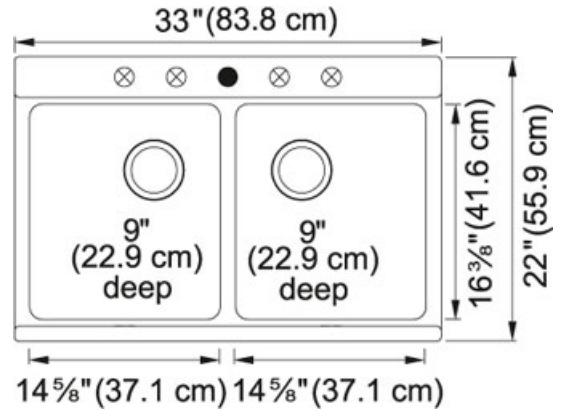

Primo GHSOX901 Fraganite Onyx | 114.0307.156

FAMILY : Sinks | SERIE : Primo | MODEL : GHSOX901 | FINISH : Fraganite Onyx | INSTALLATION TYPE : Topmount | STYLE : Contemporary

TECHNICAL DATA

| | |
|----------------------|-----------------|
| Minimum Cabinet Size | 36" |
| Drain Opening | 3 1/2" |
| Faucet Hole | 1; 4 Predrilled |
| Length overall | 22" |
| Width overall | 33" |
| Depth Overall | 9" |
| Length of large bowl | 16 3/8" |
| Width of large bowl | 14 5/8" |
| Depth of large bowl | 9" |
| Number of Bowls | 2 |
| Type of Material | Granite |
| Where to buy | Home Center |
| Where to buy | Home Center |