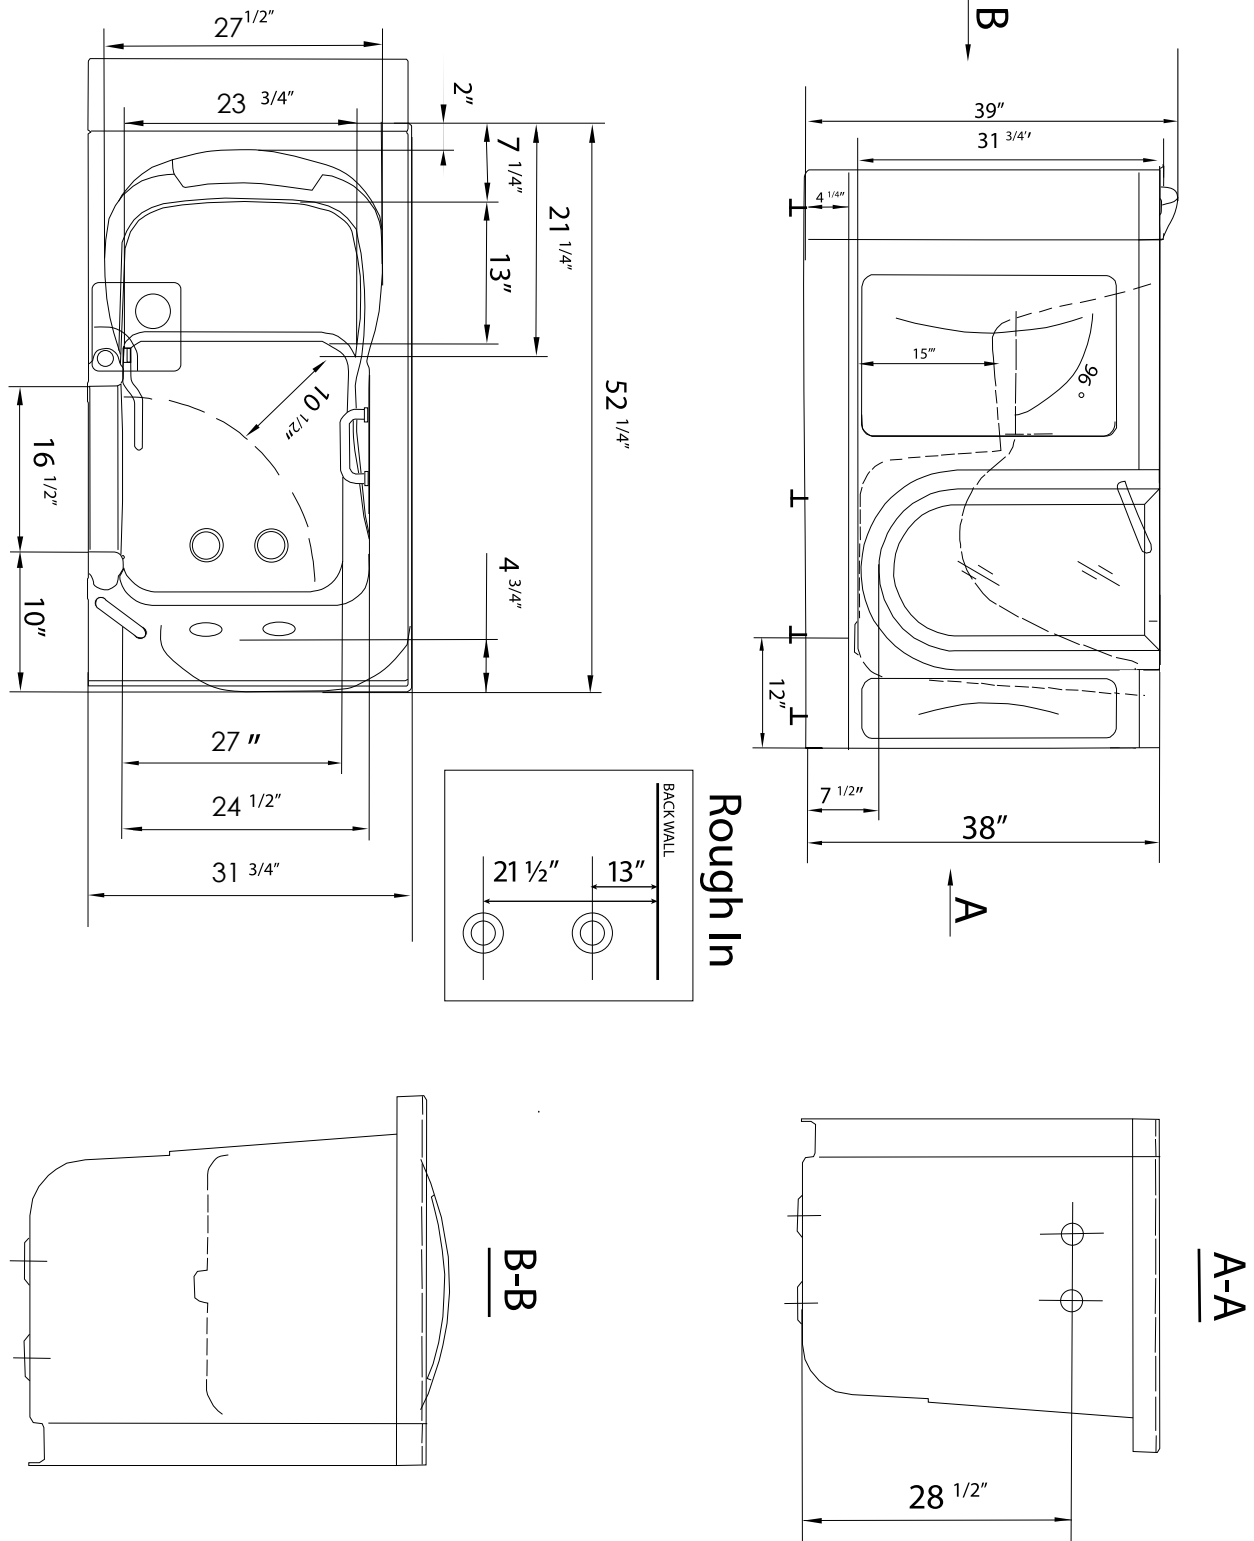

Royal Hydro Massage Walk in Bathtub

*Right hand door and drain shown

Disclaimer:

In an effort to continually improve our product, specifications and configurations are subject to change without notice. Before ordering or installing, consider future access to essential equipment.