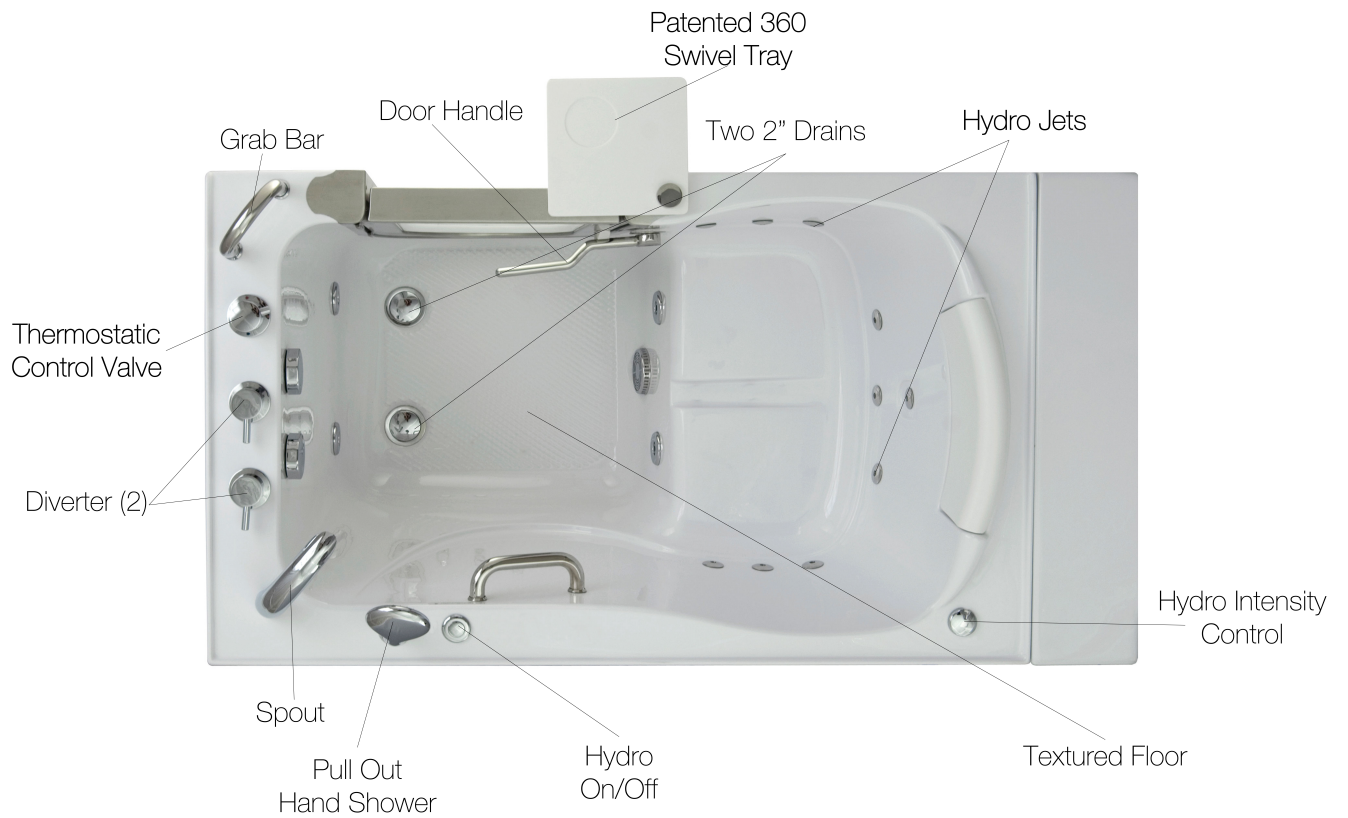

## Included Features

Tub Shell – Acrylic Tub Shell:

- High quality cast acrylic
- Excellent color uniformity
- High gloss white finish
- Fiberglass reinforced

1. Stainless Steel Frame
2. Unique removable swivel tray (patented) Two (2) front, one (1) toe kick and one (1) side removable access panels
3. Removable rubber back support (white)
4. Wall extension kit to fit in standard 60" opening
5. Low threshold step in 8" with the option to lower to 5"
6. Seat Width: 21.75"
7. Eight (8) adjustable heavy duty leveling legs
8. Stainless steel and tempered glass door, door frame and door seal gasket
9. Removable door for easy cleaning
10. Hydro Massage System
  - Ten (10) fixed hydro jets and four (4) adjustable hydro jets
  - Hydro massage air flow intensity control
  - in-line water heater
  - Ozone Sterilization

11. Five-Piece Thermostatic Faucet Set

- Thermostatic control valve
- Designer spout
- Two (2) 2-way diverters with handles
- Pull out, hand held, chrome plated shower with 5 ft. retractable stainless steel braided hose

## Plumbing

- Two (2) x 2" floor drains with 2 overflows and 2 stainless steel cable operated openers with extension handles
- Drainage time +/- 80 seconds to overflow at ideal plumbing condition\*
- Two (2) PVC 2" drain elbows with 2" opening

# Royal Hydro Massage Walk in Bathtub

Panel On

Panel Off

Lowered Threshold

Baseboard On  
(not supplied)