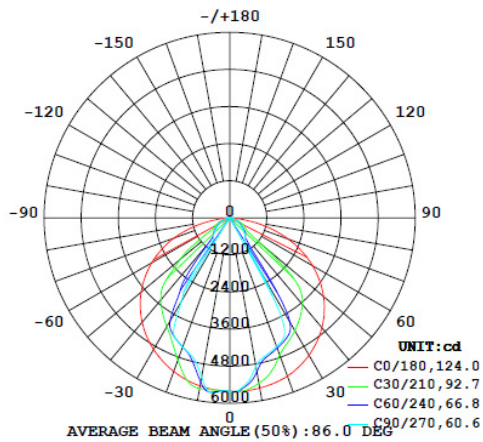

4ft LED Industrial Linear Low Bay Light

50239161
SKU# 1004095961

PHOTOMETRICS DRAWING

ADVANTAGES

- Suspend at Lower Heights with Reduced Glare for Increased Illumination
- Rated to Operate in Harsh Conditions From -40 °F to 122 °F
- Replaces 250W Metal Halide and HID Fixtures
- Lasts up to 50,000 Hours of Continuous Use*
- Suspension Mount
- Ideal Mounting Height of 9 ft - 15 ft
- 0-10V Dimmable

DIMMER LIST

Dimmer Brand	Model #
Lutron	DVSTV-453PH-WH
Leviton	IP710-DLZ

APPLICATIONS

Suitable for Damp Locations

Contact Information 1-877-527-0313 · WWW.HOMEDEPOT.COM

SPECIFICATIONS

Model Number	50239161
SKU	1004095961
OSMID	307799663
Power	85 W
AC Voltage, Frequency	120-277V, 50/60 Hz
Color Temp (nom.)	5000K
Operation Temp	-40°F ~ 122°F
CRI	80
Lumen Output (min.)	9000 lm
Dimming	0-10V Dim
Lifetime Rating	L70/50000Hrs
Efficacy	105.88 lm/watt

PACKAGING

Weight (±0.5 lb)	8.82 lbs
Size (L x W x H) (±0.1 in)	46.18in x 4.92in x 3.43in
Box Dimensions	48.58in x 6.61in x 5.12in
Gross Weight	10.05 lbs
UPC	849489002392

INCLUDED IN BOX

- Chain with S Hook (2)
- S Hook (optional) (2)
- Wire Connector (5)