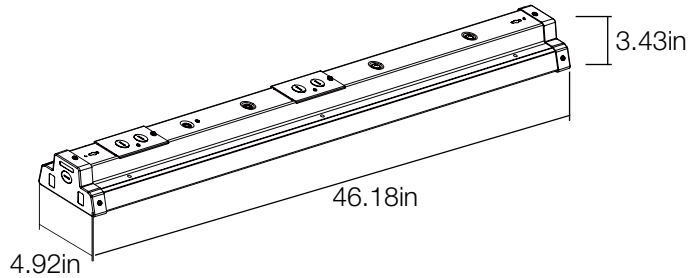

4ft LED Industrial Linear Low Bay Light

50239161
SKU# 1004095961

PHOTOMETRICS DRAWING

ADVANTAGES

- Suspend at Lower Heights with Reduced Glare for Increased Illumination
- Rated to Operate in Harsh Conditions From -40 °F to 122 °F
- Replaces 250W Metal Halide and HID Fixtures
- Lasts up to 50,000 Hours of Continuous Use*
- Suspension Mount
- Ideal Mounting Height of 9 ft - 15 ft
- 0-10V Dimmable

PACKAGING

Weight (±0.5 lb)	8.82 lbs
Size (L x W x H) (±0.1 in)	46.18in x 4.92in x 3.43in
Box Dimensions	48.58in x 6.61in x 5.12in
Gross Weight	10.05 lbs
UPC	849489002392

INCLUDED IN BOX

- Chain with S Hook (2)
- S Hook (optional) (2)
- Wire Connector (5)