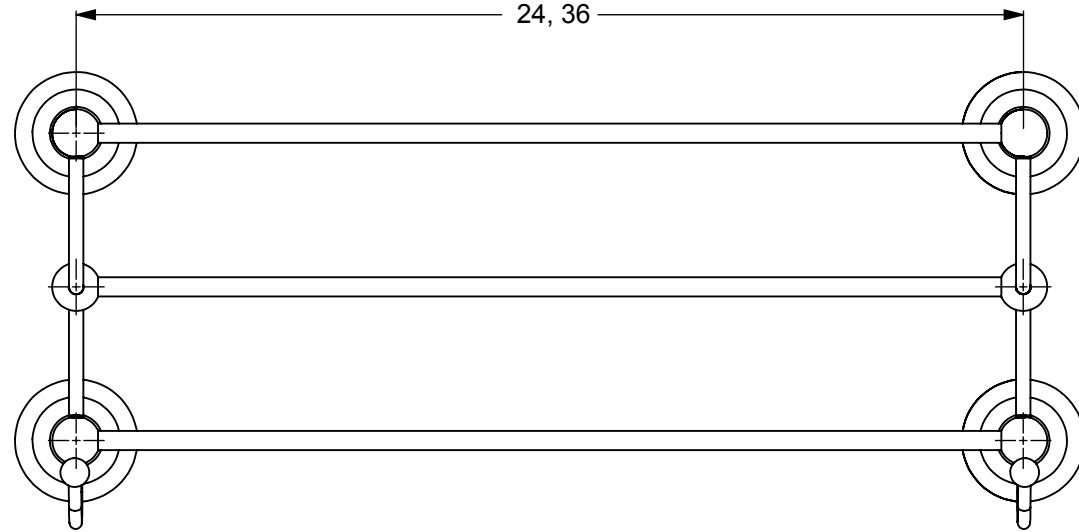

ITEM NO.	PART NUMBER	DESCRIPTION	QTY.
1	BPQN	BASE	4
2	NKSL-58	Support	4
3	BL3S1T-1.25	Support Ball-1	6
4	BL3T1S-1.25	Support Ball-2	2
5	NKSL-1.25	NECK	2
6	BL2T1S-1.25	Support Ball-3	2
7	HKTT-45	Bent Tube	4
8	BL1T-34	End Ball	2
9	BL4T1S-1.25	Support Ball-4	2
10	HKHK	END TUBE	2
11	TU12-3	Tube-3	6
12	TU12-36	Tube-24	6
13	CRRD-12	CHECK RING 0.5	2

UNLESS OTHERWISE STATED	
.X	±.3mm
.XX	±.15mm
.XXX	±.008mm

COPYRIGHT © Allied Brass 2016

DRAWN	8/28/2016	I.M
CHECKED	8/28/2016	P.D
APPROVED	8/28/2016	R.A

MATERIAL: BRASS  
 DESCRIPTION: Prestige Que New Collection Train Rack Towel Shelf

FINISH	TBD
QUANTITY	TBD
DRAWING No.	REV
PQN-HTL-5	0
SCALE	1:5
SHEET: 01	A4

Notes:  
1. UNIT IS IN INCHES.