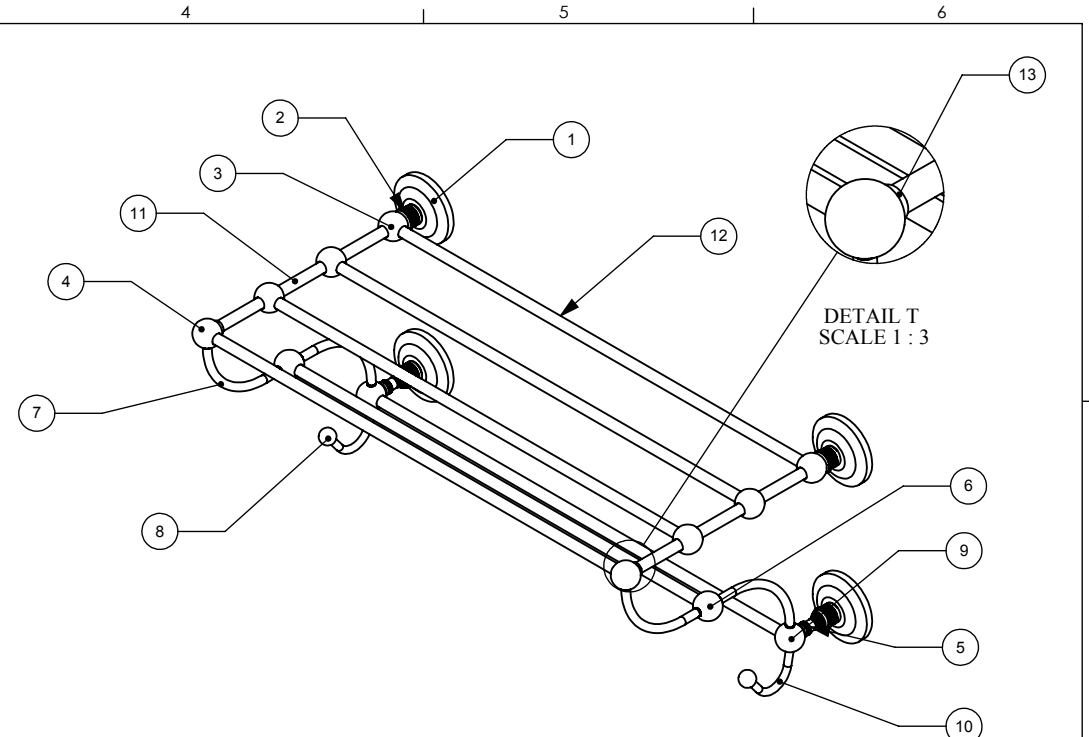

ITEM NO.	PART NUMBER	DESCRIPTION	QTY.
1	BPQN	BASE	4
2	NKSL-58	Support	4
3	BL3S1T-1.25	Support Ball-1	6
4	BL3T1S-1.25	Support Ball-2	2
5	NKSL-1.25	NECK	2
6	BL2T1S-1.25	Support Ball-3	2
7	HKTT-45	Bent Tube	4
8	BL1T-34	End Ball	2
9	BL4T1S-1.25	Support Ball-4	2
10	HKHK	END TUBE	2
11	TU12-3	Tube-3	6
12	TU12-36	Tube-24	6
13	CRRD-12	CHECK RING 0.5	2

UNLESS OTHERWISE STATED	
.X	±.3mm
.XX	±.15mm
.XXX	±.008mm

COPYRIGHT © Allied Brass 2016

DRAWN	8/28/2016	I.M
CHECKED	8/28/2016	P.D
APPROVED	8/28/2016	R.A

MATERIAL: BRASS  
 DESCRIPTION: Prestige Que New Collection Train Rack Towel Shelf

FINISH	TBD
QUANTITY	TBD
DRAWING No.	REV
PQN-HTL-5	0
SCALE	1:5
SHEET: 01	A4

Notes:  
1. UNIT IS IN INCHES.