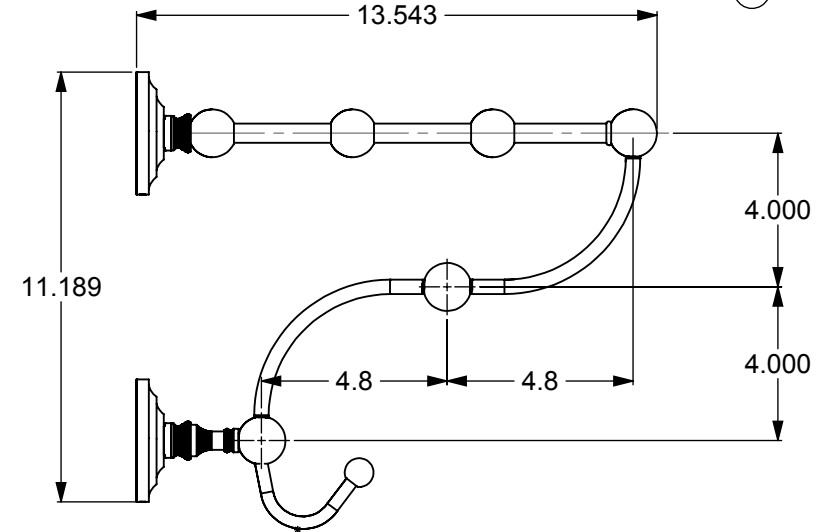

ITEM NO.	PART NUMBER	DESCRIPTION	QTY.
1	BPQN	BASE	4
2	NKSL-58	Support	4
3	BL3S1T-1.25	Support Ball-1	6
4	BL3T1S-1.25	Support Ball-2	2
5	NKSL-1.25	NECK	2
6	BL2T1S-1.25	Support Ball-3	2
7	HKTT-45	Bent Tube	4
8	BL1T-34	End Ball	2
9	BL4T1S-1.25	Support Ball-4	2
10	HKHK	END TUBE	2
11	TU12-3	Tube-3	6
12	TU12-36	Tube-24	6
13	CRRD-12	CHECK RING 0.5	2

UNLESS OTHERWISE STATED	
.X	±.3mm
.XX	±.15mm
.XXX	±.008mm

COPYRIGHT © Allied Brass 2016

DRAWN	8/28/2016	I.M
CHECKED	8/28/2016	P.D
APPROVED	8/28/2016	R.A

MATERIAL: BRASS  
 DESCRIPTION: Prestige Que New Collection Train Rack Towel Shelf

FINISH	TBD
QUANTITY	TBD
DRAWING No.	REV
PQN-HTL-5	0
SCALE	1:5
SHEET: 01	A4

Notes:  
1. UNIT IS IN INCHES.