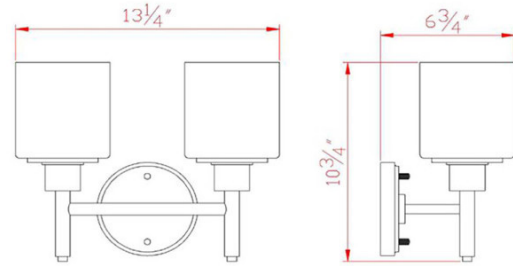

Aubrey Two-Light Wall Light with Frosted Glass Satin Nickel

SPECIFICATIONS

MOUNTING:	Wall Mount	LED BRIGHTNESS (LUMENS):	N/A
SLOPED CEILING ADAPTABLE:	No	LED COLOR CORRELATED TEMPERATURE (CCT):	N/A
LAMP TYPE 1:	2 lamps 60W Incandescent	LED COLOR RENDERING INDEX (CRI):	N/A
BULB INCLUDED:	No	LED EFFICACY:	N/A
WATTS PER BULB:	60W	LED AVERAGE RATED LIFE:	N/A
TOTAL WATTAGE:	120W	ENERGY EFFICIENT:	No
DIMMABLE:	Yes	LIGHTING AMPS:	N/A
MATERIAL CONSTRUCTION:	Steel	VOLTAGE:	120V
ASSEMBLED DIMENSIONS:	10.75" H x 13.25" L x 6.75" D		
WEIGHT:	3.81 lbs.		
BACKPLATE DIMENSIONS:	5" H x 5" W		
CANOPY/PLATE DIMENSIONS:	N/A		
GLASS/SHADE DIMENSIONS:	5.3" H x 4.75" L x 4.75" D		
GLASS/SHADE MATERIAL:	Glass		
GLASS/SHADE TYPE:	Frosted		
GLASS/SHADE COLOR:	White		