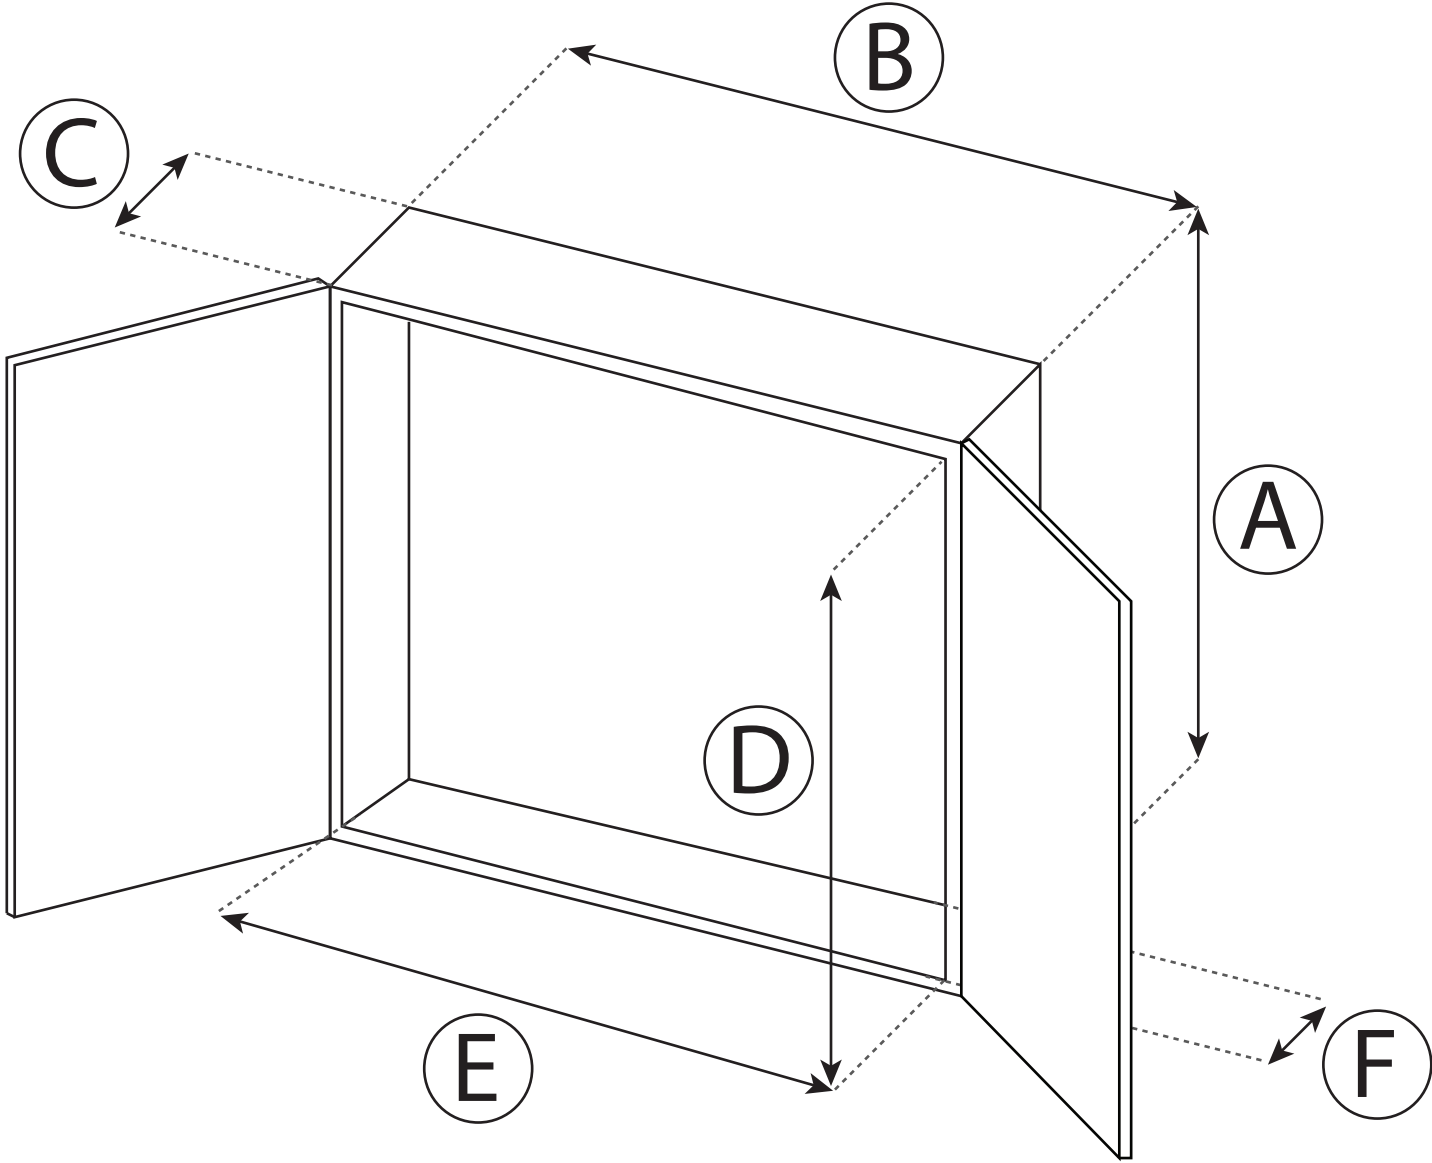

WC766105YW
AVISIO DOUBLE DOOR CORNER CABINET

OUTSIDE DIMENSIONS	
A	27.56"
B	17.72"
C	10.63"
INSIDE DIMENSIONS	
D	26.38"
E	16.54"
F	8.86"