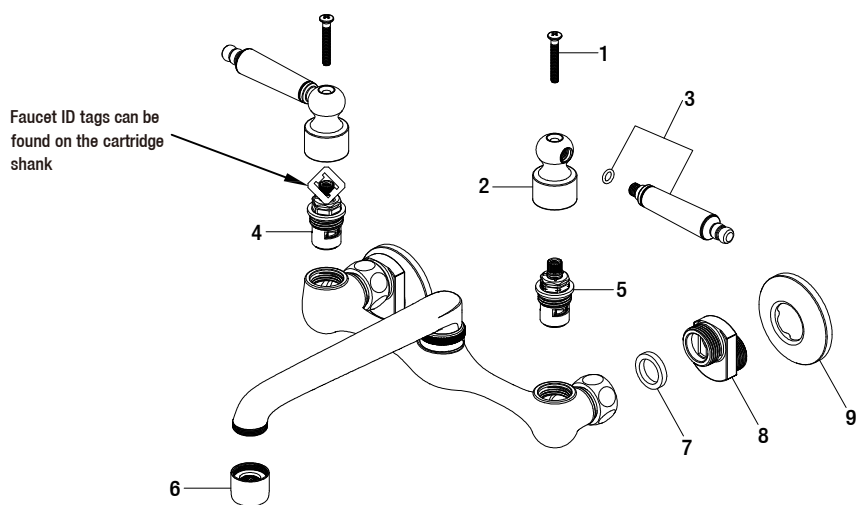

Low Arc Mount Single-Handle Standard Kitchen Faucet in Chrome

MODEL	SKU #	FINISH
67736-0001	1000054810	Chrome

Many replacement parts can be purchased online or at your local store. Please use the table below to identify the part SKU number needed, go to HOMEDEPOT.COM, and check for online and store availability. If you can't find the part you are looking for, please call 1-855-HD-GLACIER

Part	Description	Part #	Internet SKU #	Store SKU #
1	Screw	RP5019101		
2	Handle seat	RP1716001		
3	Handle	RP1347001		
4	Cartridge H	RP20070	301158188	
5	Cartridge C	RP20071	301158183	

Part	Description	Part #	Internet SKU #	Store SKU #
6	Aerator	RP3024701		
7	Washer	RP64020		
8	Connector	RP70208		
9	Flange	RP8050801		