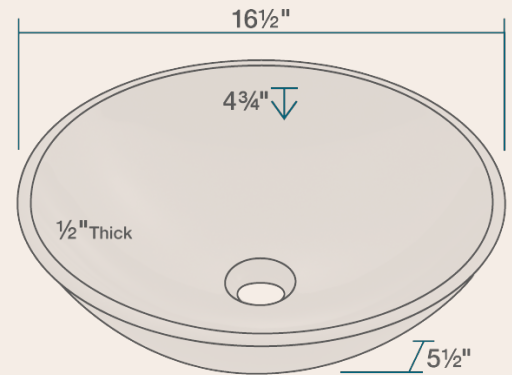

16 1/2" x 16 1/2" x 5 1/2"
 1/2" Thick Bowl
 Hand-Polished Granite
 Lifetime Warranty
 Black-Colored Stone Throughout

Accessories

*Accessories not included

UPC: 817299012399

Features

<p>Vessel Installation</p>	<p>18" Minimum Cabinet Size</p>	<p>1/2" Thick</p>	<p>Hand Polished Granite</p>	<p>Limited Lifetime Warranty</p>	