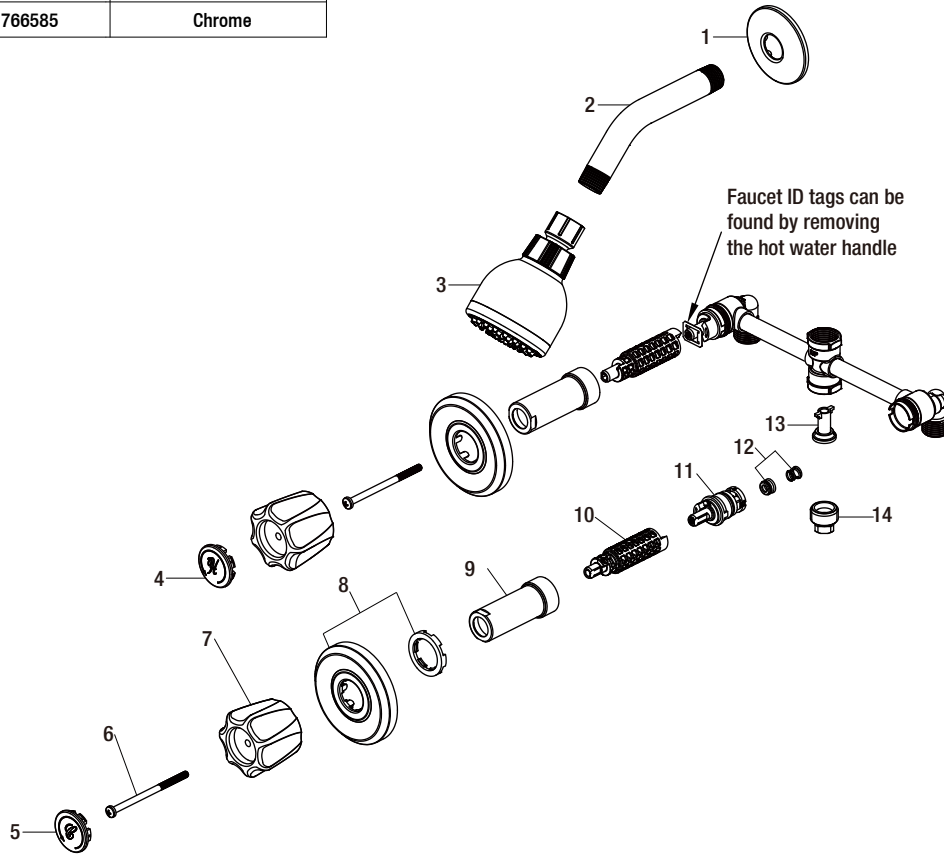

## Replacement Parts List

Aragon WaterSense 2-Handle 1-Spray Shower Faucet

MODEL	SKU #	FINISH
833X-0101	766585	Chrome

Many replacement parts can be purchased online or at your local store. Please use the table below to identify the part SKU number needed, go to [HOMEDEPOT.COM](http://HOMEDEPOT.COM), and check for online and store availability. If you can't find the part you are looking for, please call 1-855-HD-GLACIER.

Part	Description	Part #	Internet SKU #	Store SKU #
1	Shower flange	RP3804601		
2	Shower arm	RP3801901	204511126	663433
3	Shower head	RP3830101		
4	Index H	RP10028	<a href="#">206128274</a>	
5	Index C	RP10029	<a href="#">206128275</a>	
6	Screw	RP50059	<a href="#">206131676</a>	
7	Handle	RP13090		

Part	Description	Part #	Internet SKU #	Store SKU #
8	Flange	RP8038701		
9	Bonnet nut	RP70154		
10	Connector	RP70426	<a href="#">206131710</a>	
11	Cartridge	RP22010	<a href="#">203258608</a>	834804
12	Seat & Spring	RP22008		
13	Diverter	RP70160		
14	Plug	RP70153		