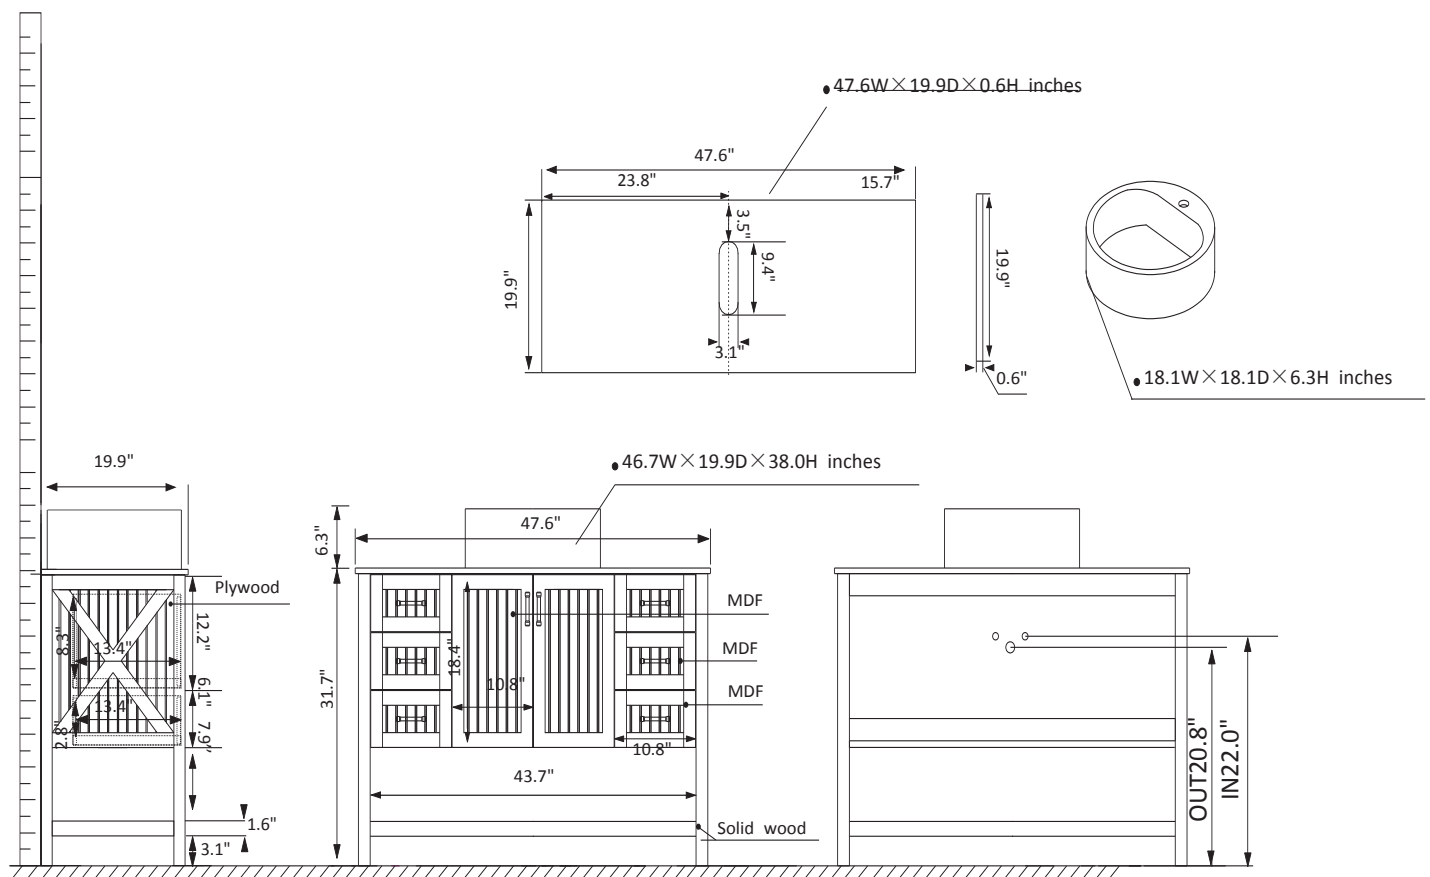

Vinnova Modena Vanity Collection 756048-RB-BG-NM

Features

Wood: Solid oak wood/wood veneer construction

Available in Royal Blue Finish

Available with Dark Black glass top

Single raised, round sink

1-hole faucet mount

Two Soft-closing doors

2 of Two in one roomy Soft-Closing drawers and 2 Soft-Closing drawers

Elegant Brushed Gold finish Hardware

Easy plumbing and faucet installation*

* Does not include faucet, drain assembly, backsplash or P-trap