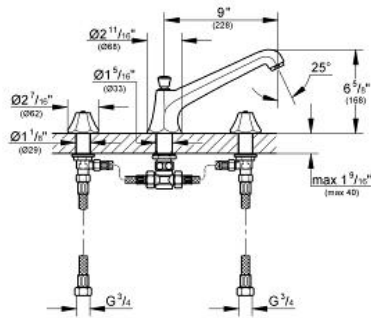

SOMERSET  
 Three-hole bath combination 1/2"  
 MODEL # 25076

Pure Freude an Wasser

GROHE America, Inc | 200 North Gary Avenue, Suite G, Roselle, IL 60172  
 Phone: +1 (800) 444-7643 | Fax: +1 (800) 225-2778 | us-customerservice@grohe.com

**Product Description:**  
 Three-hole bath combination 1/2"

**Standard Specification:**

- GROHE StarLight® finish
- Diverter bath spout with flow control
- Side valves
- 1/2" ceramic cartridges (90° turn)
- Pressure resistant flexible connection hoses (between spout and side valves)
- Handles sold separately
- Lever Handles 18 172 000 & 18 172 EN0 (sold separately)
- Max Flow Rate 13.2 gpm (50 L/min)

**Applicable Codes & Standards:**

- Energy Policy Act of 1992
- ASME A112.18.1/CSA B125.1

**Color:**

- 25076 000 chrome
- 25076 EN0 brushed nickel