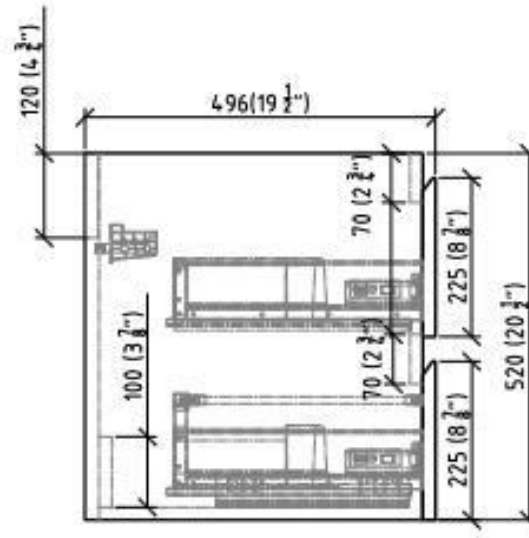

MOB 48" WALL MOUNTED BATHROOM VANITY- SKU#MOB48

Description:

- Marine Veneer Wood Construction Console (Water and Moisture Resistant)
- Integrated European Soft-Closing hardware
- Reinforced Acrylic Composite Sink with Rectangular Chrome Overflow
- Countertop Pre-drilled for a Single Hole Faucet

Vanity Base

WWW.MORENOBATH.COM

Dimensions	Width	Depth	Height
inches	47.00"	19.50"	20.50"

MOB48SINK

SECTION A-A

SECTION B-B

Dimensions	Width	Depth	Height
inches	47.125"	19.75"	2.00"