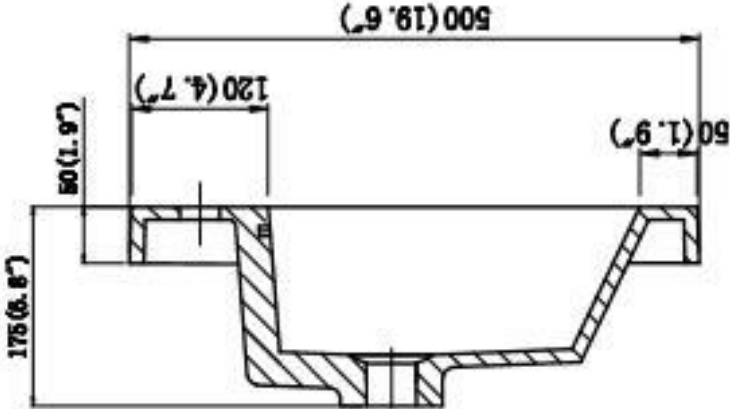

MOB 48" WALL MOUNTED BATHROOM VANITY- SKU#MOB48

Description:

- Marine Veneer Wood Construction Console (Water and Moisture Resistant)
- Integrated European Soft-Closing hardware
- Reinforced Acrylic Composite Sink with Rectangular Chrome Overflow
- Countertop Pre-drilled for a Single Hole Faucet

Vanity Base

WWW.MORENOBATH.COM

Dimensions	Width	Depth	Height
inches	47.00"	19.50"	20.50"

MOB48SINK

SECTION A-A

SECTION B-B

Dimensions	Width	Depth	Height
inches	47.125"	19.75"	2.00"