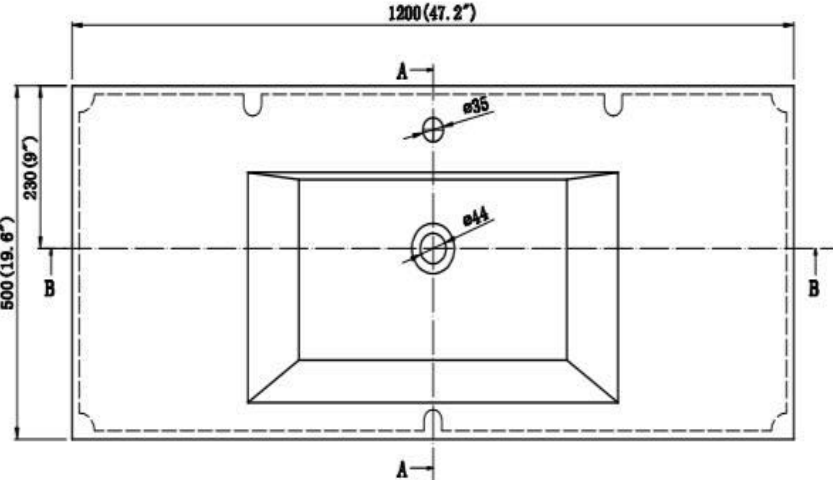

MOB 48" WALL MOUNTED BATHROOM VANITY- SKU#MOB48

Description:

- Marine Veneer Wood Construction Console (Water and Moisture Resistant)
- Integrated European Soft-Closing hardware
- Reinforced Acrylic Composite Sink with Rectangular Chrome Overflow
- Countertop Pre-drilled for a Single Hole Faucet

Vanity Base

WWW.MORENOBATH.COM

Dimensions	Width	Depth	Height
inches	47.00"	19.50"	20.50"

MOB48SINK

SECTION A-A

SECTION B-B

Dimensions	Width	Depth	Height
inches	47.125"	19.75"	2.00"