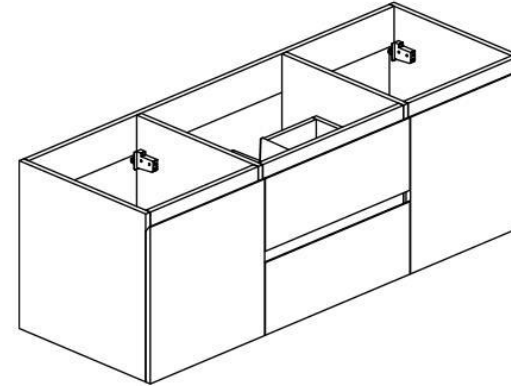

MOB 48" WALL MOUNTED BATHROOM VANITY- SKU#MOB48

Description:

- Marine Veneer Wood Construction Console (Water and Moisture Resistant)
- Integrated European Soft-Closing hardware
- Reinforced Acrylic Composite Sink with Rectangular Chrome Overflow
- Countertop Pre-drilled for a Single Hole Faucet

Vanity Base

WWW.MORENOBATH.COM

Dimensions	Width	Depth	Height
inches	47.00"	19.50"	20.50"

MOB48SINK

SECTION A-A

SECTION B-B

Dimensions	Width	Depth	Height
inches	47.125"	19.75"	2.00"