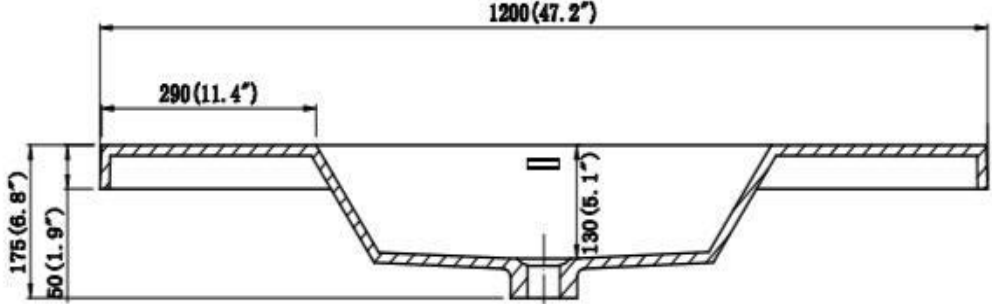

MOB 48" WALL MOUNTED BATHROOM VANITY- SKU#MOB48

Description:

- Marine Veneer Wood Construction Console (Water and Moisture Resistant)
- Integrated European Soft-Closing hardware
- Reinforced Acrylic Composite Sink with Rectangular Chrome Overflow
- Countertop Pre-drilled for a Single Hole Faucet

Vanity Base

WWW.MORENOBATH.COM

Dimensions	Width	Depth	Height
inches	47.00"	19.50"	20.50"

MOB48SINK

SECTION A-A

SECTION B-B

Dimensions	Width	Depth	Height
inches	47.125"	19.75"	2.00"