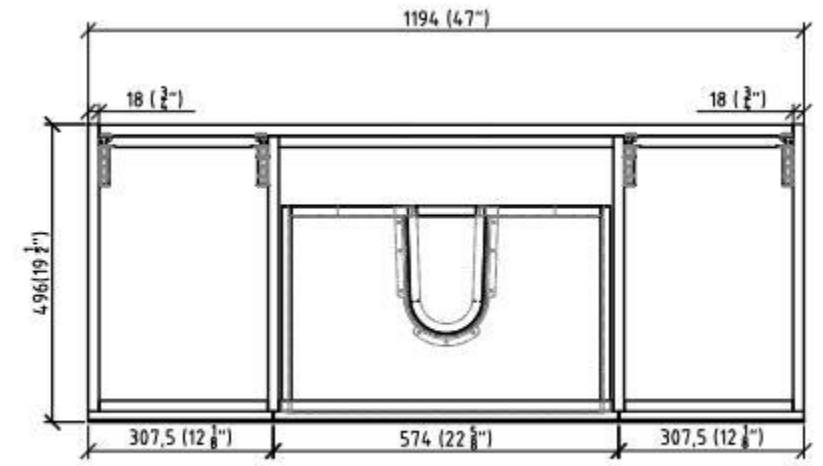

MOB 48" WALL MOUNTED BATHROOM VANITY- SKU#MOB48

Description:

- Marine Veneer Wood Construction Console (Water and Moisture Resistant)
- Integrated European Soft-Closing hardware
- Reinforced Acrylic Composite Sink with Rectangular Chrome Overflow
- Countertop Pre-drilled for a Single Hole Faucet

Vanity Base

WWW.MORENOBATH.COM

Dimensions	Width	Depth	Height
inches	47.00"	19.50"	20.50"

MOB48SINK

SECTION A-A

SECTION B-B

Dimensions	Width	Depth	Height
inches	47.125"	19.75"	2.00"