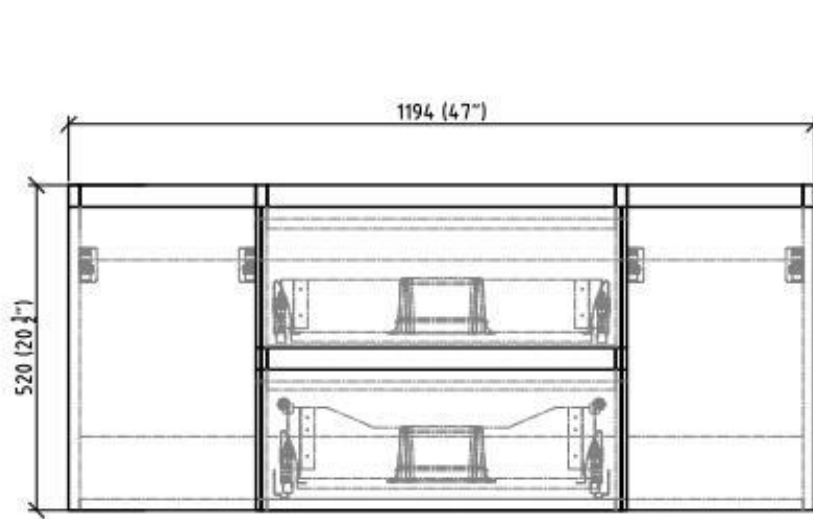

MOB 48" WALL MOUNTED BATHROOM VANITY- SKU#MOB48

Description:

- Marine Veneer Wood Construction Console (Water and Moisture Resistant)
- Integrated European Soft-Closing hardware
- Reinforced Acrylic Composite Sink with Rectangular Chrome Overflow
- Countertop Pre-drilled for a Single Hole Faucet

Vanity Base

WWW.MORENOBATH.COM

Dimensions	Width	Depth	Height
inches	47.00"	19.50"	20.50"

MOB48SINK

SECTION A-A

SECTION B-B

Dimensions	Width	Depth	Height
inches	47.125"	19.75"	2.00"