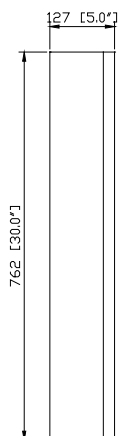

Avanity

14000-MC24-WT

Features

- Durable poplar wood frame
- Beveled-edge mirror
- Mirror hangs vertically
- Glassy shelf
- Wall cleat for easy hanging and leveling

Colors / Finishes

- White

Nominal Dimension

- 24W x 5D x 30H (inches)

Components

Vanity	BROOKS-WT	MODERO-WT	TRIBECA-WT
--------	-----------	-----------	------------

Product Diagrams

Front

Back

Side

Top