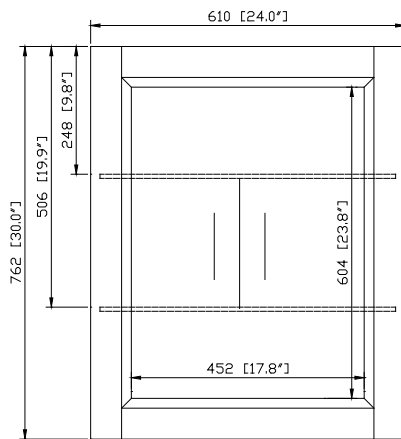

Avanity

14000-MC24-WT

Features

- Durable poplar wood frame
- Beveled-edge mirror
- Mirror hangs vertically
- Glassy shelf
- Wall cleat for easy hanging and leveling

Colors / Finishes

- White

Nominal Dimension

- 24W x 5D x 30H (inches)

Components

Vanity	BROOKS-WT	MODERO-WT	TRIBECA-WT
--------	-----------	-----------	------------

Product Diagrams

Front

Back

Side

Top