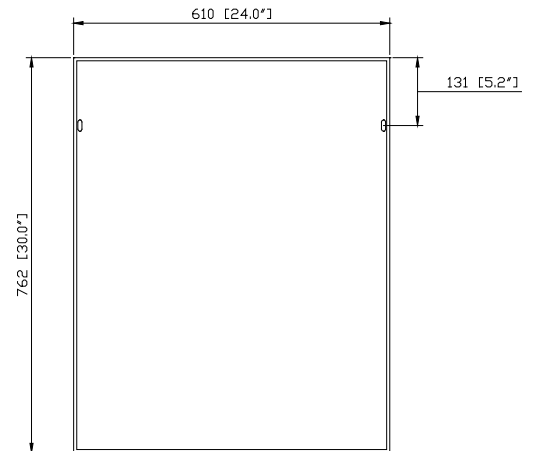

Avanity

14000-MC24-WT

Features

- Durable poplar wood frame
- Beveled-edge mirror
- Mirror hangs vertically
- Glassy shelf
- Wall cleat for easy hanging and leveling

Colors / Finishes

- White

Nominal Dimension

- 24W x 5D x 30H (inches)

Components

Vanity	BROOKS-WT	MODERO-WT	TRIBECA-WT
--------	-----------	-----------	------------

Product Diagrams

Front

Back

Side

Top