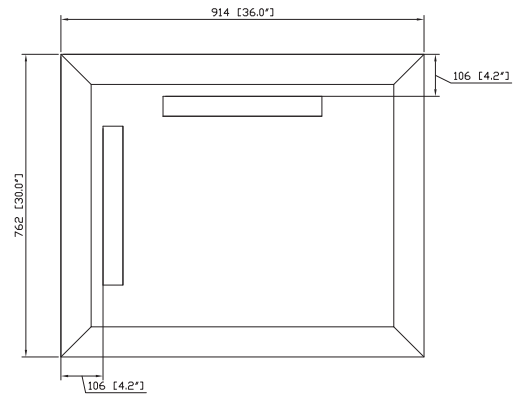

Avanity

LEGACY-M36-BU

Features

- Durable birch wood frame
- Beveled-edge mirror
- Mirror hangs vertically and horizontally
- Wall cleat for easy hanging and leveling

Colors / Finishes

- Golden Burl

Nominal Dimension

- 36W x 1.2D x 30H (inches)

Components

Vanity	LEGACY-V40-BU
--------	---------------

Product Diagrams

Front

Back

Side

Top