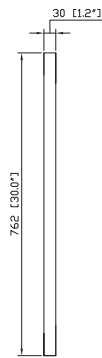

Avanity

LEGACY-M36-BU

Features

- Durable birch wood frame
- Beveled-edge mirror
- Mirror hangs vertically and horizontally
- Wall cleat for easy hanging and leveling

Colors / Finishes

- Golden Burl

Nominal Dimension

- 36W x 1.2D x 30H (inches)

Components

Vanity	LEGACY-V40-BU
--------	---------------

Product Diagrams

Front

Back

Side

Top