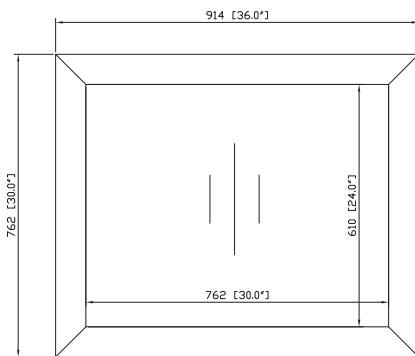

Avanity

LEGACY-M36-BU

Features

- Durable birch wood frame
- Beveled-edge mirror
- Mirror hangs vertically and horizontally
- Wall cleat for easy hanging and leveling

Colors / Finishes

- Golden Burl

Nominal Dimension

- 36W x 1.2D x 30H (inches)

Components

Vanity	LEGACY-V40-BU
--------	---------------

Product Diagrams

Front

Back

Side

Top