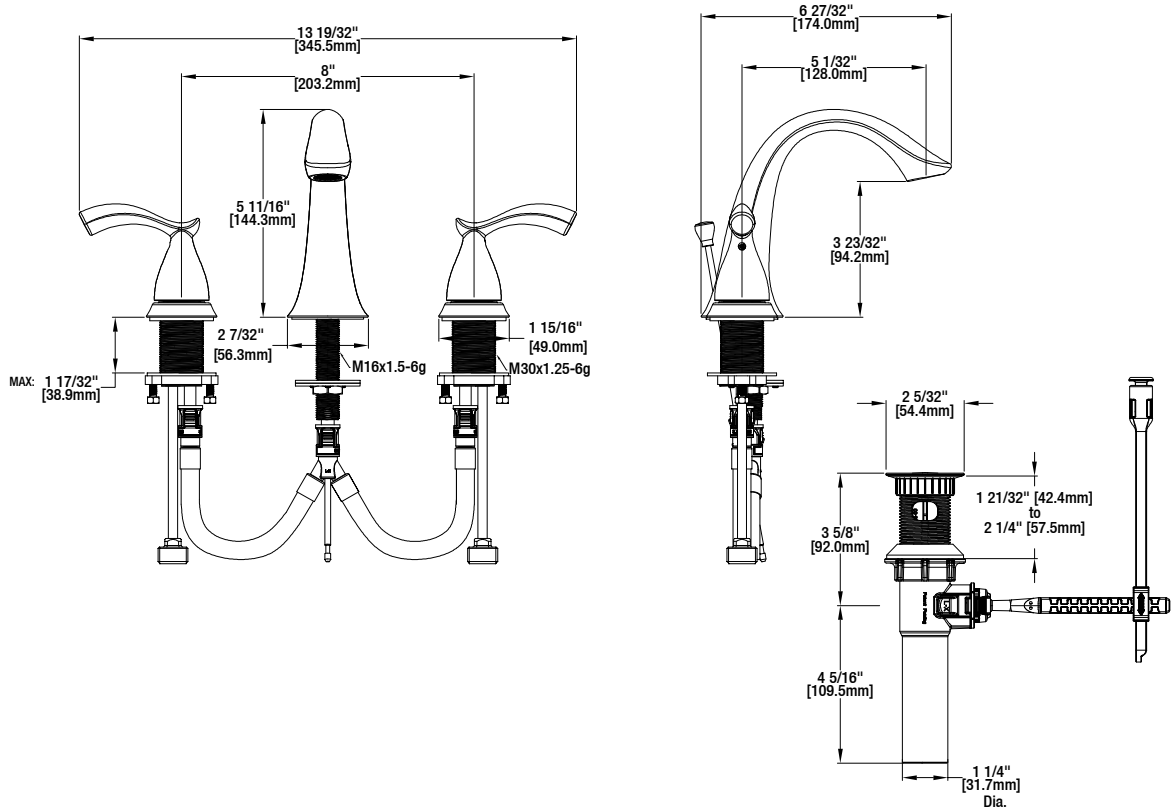

WARRANTY

- Limited Lifetime Warranty

INSTALLATION DIMENSIONS

Glacier Bay reserves the right to make changes in specifications and materials and to change and discontinue models, both without notice or obligation. Dimensions are for reference only.