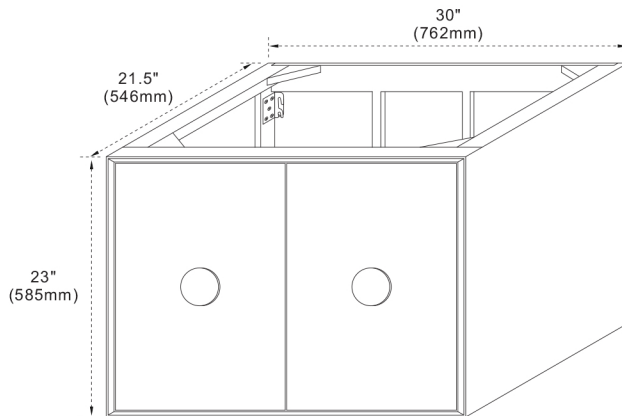

Model: 400400-CAB

FEATURES

1. Single 18" oval undermount sink cutout;
2. 8" wide spread faucet holes;
3. 4" height backsplash included;
4. Thickness laminated to 1.2"

TOP COLORS/FINISHES

WM - Natural White Carrara marble;
BG - Natural Black Galaxy Granite;
GY - Natural Grey Granite;
WE - White Engineer Quartz