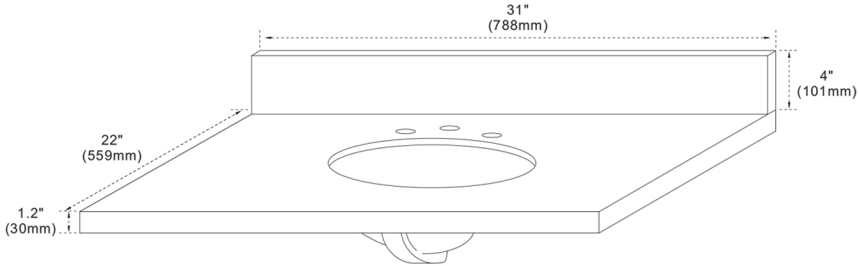

Model: 400400-CAB

FEATURES

1. Single 18" oval undermount sink cutout;
2. 8" wide spread faucet holes;
3. 4" height backsplash included;
4. Thickness laminated to 1.2"

TOP COLORS/FINISHES

WM - Natural White Carrara marble;
BG - Natural Black Galaxy Granite;
GY - Natural Grey Granite;
WE - White Engineer Quartz

FEATURES

1. Solid wood and Plywood;
2. Two soft closing doors;
3. One interior drawer;
4. Dovetail construction drawer;

COLORS/FINISHES

AB - Aqua Blue;
WH - Pure White

**NOTE: SINK STYLE, SHAPE, FAUCET HOLES, CUTOUT ON TOP, VANITY MAY VARY FROM THE PICTURE ABOVE.
INSTRUCTIONAL PURPOSE ONLY.**