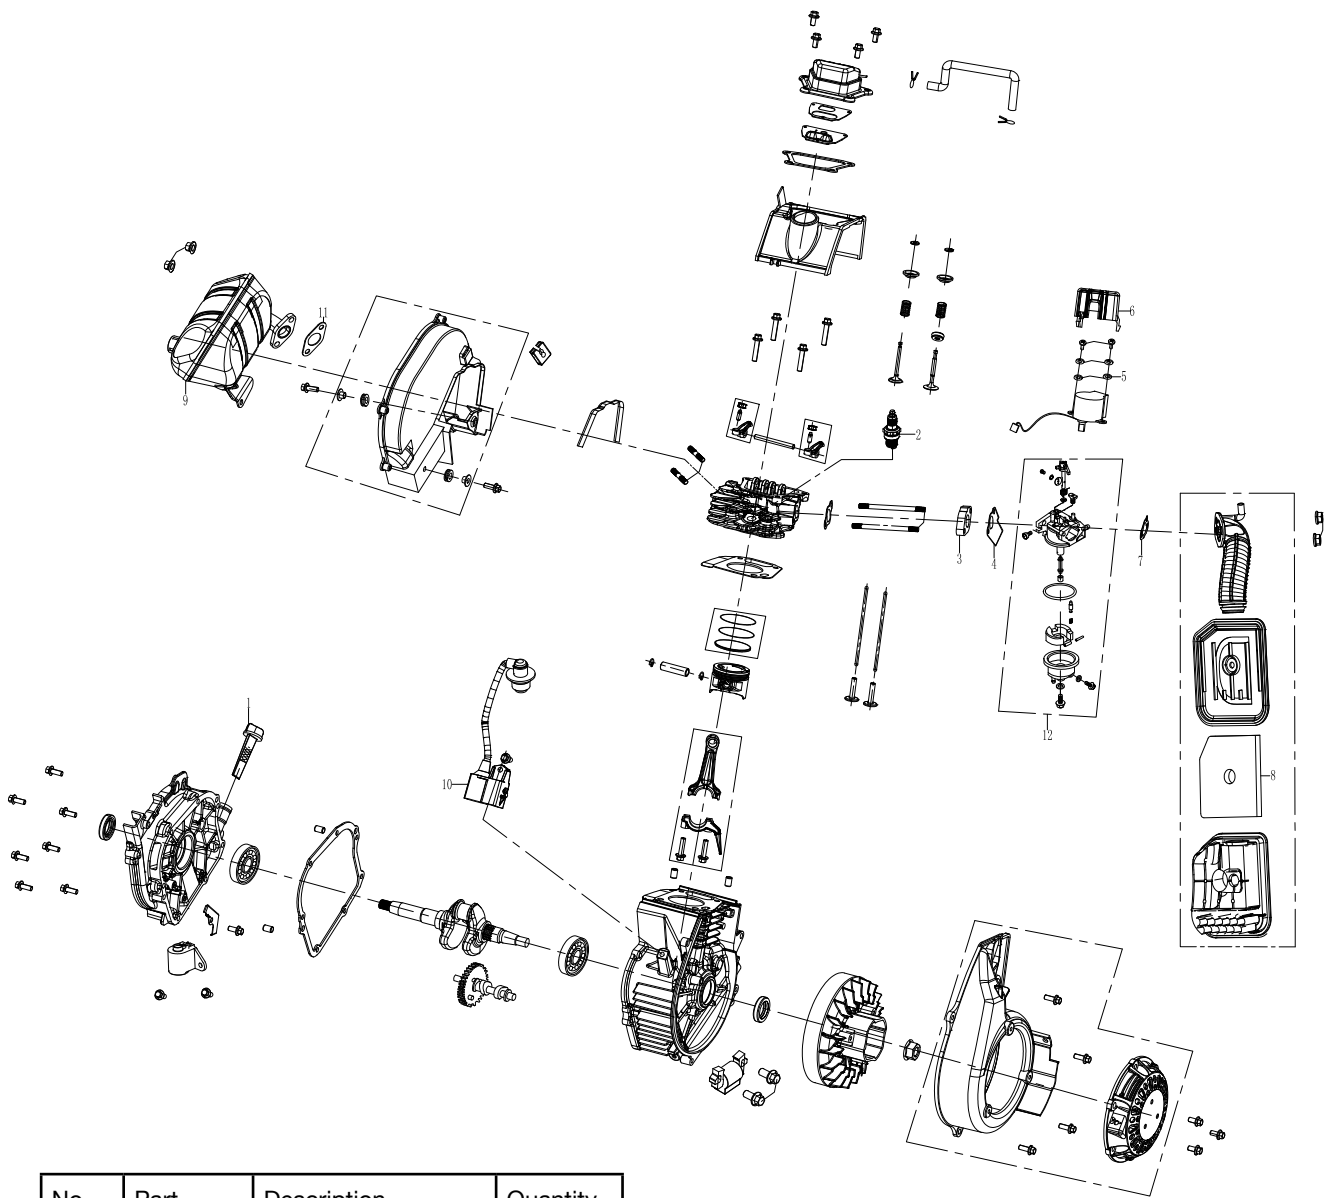

iGen2200 EXPLODED VIEW

No	Part	Description	Quantity
1	100509	Discharge Grate	1
2	100514	J Clip	10
3	130523	DC Regulator	1
4	120506	Inverter Module	1
5	170507	Starter Grip	1
7	130521	Control Panel	1
8	100503	Enclosure Side	1
9	100507	Shoulder Bolt	6
10	100535	Inspection Cover	1
11	100520	Rubber Foot	4
12	150515	Fuel Tank	1
13	150504	Splash Guard	1
14	150514	Fuel Fill Marker	1

15	150513	Fuel Cap	1
16	100505	Enclosure Side	1
17	170522	Side Panel	1
18	170505	Grip Cover	1
19	170508	Fuel Valve	1
20	100511	Rubber Boot	1
21	100517	Stop	1
22	100513	Intake Grate	1

iGen2200 ENGINE VIEW

iGen2500 EXPLODED VIEW

No	Part	Description	Quantity
1	100509	Discharge Grate	1
2	100514	J Clip	10
3	130500	DC Regulator	1
4	120500	Inverter Module	1
5	170507	Starter Grip	1
6	100519	Intake Grate	1
7	130515	Control Panel	1
7A	130516	Control Panel	1
8	100503	Enclosure Side	1
9	100507	Shoulder Bolt	6
10	100517	E Clip	1
11	100513	Inspection Cover	1
12	100520	Rubber Foot	4

iGen2500 ENGINE VIEW

No	Part	Description	Quantity
1	180558	Dip Stick	1
2	180532	Spark Plug	1
3	140521	Spacer	1
4	140520	Gasket	1
5	140511	Carburetor Assy	1
6	140522	Stepper Motor	1
7	140523	Gasket	1
8	160503	Air Filter	1
9	110505	Muffler Assy	1
10	180525	Ignition Coil	1
11	110506	Gasket	1