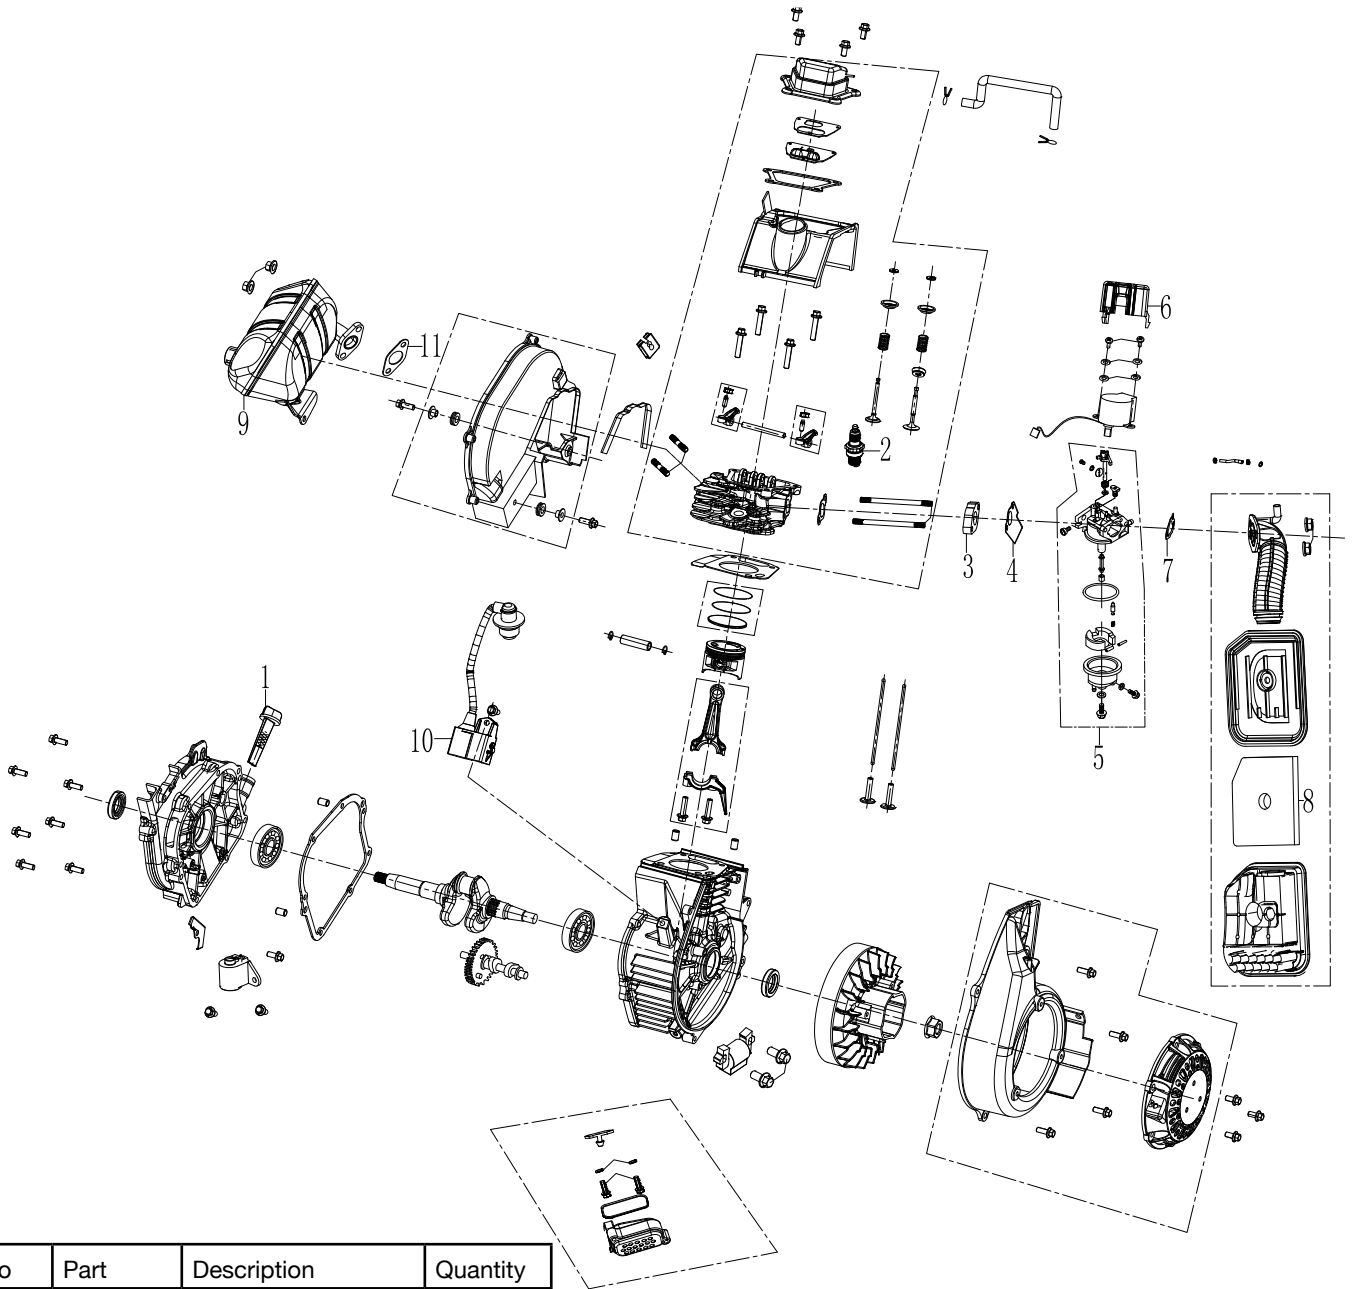

iGen2200 EXPLODED VIEW

No	Part	Description	Quantity
1	100509	Discharge Grate	1
2	100514	J Clip	10
3	130523	DC Regulator	1
4	120506	Inverter Module	1
5	170507	Starter Grip	1
7	130521	Control Panel	1
8	100503	Enclosure Side	1
9	100507	Shoulder Bolt	6
10	100535	Inspection Cover	1
11	100520	Rubber Foot	4
12	150515	Fuel Tank	1
13	150504	Splash Guard	1
14	150514	Fuel Fill Marker	1

No	Part	Description	Quantity
1	180558	Dip Stick	1
2	180532	Spark Plug	1
3	140521	Spacer	1
4	140520	Gasket	1
5	180577	Washer	1
6	140522	Stepper Motor	1
7	140523	Gasket	1
8	160503	Air Filter	1
9	110507	Muffler Assy	1
10	180525	Ignition Coil	1
11	110506	Gasket	1
12	140524	Carburetor Assy	1

iGen2500 EXPLODED VIEW

No	Part	Description	Quantity
1	100509	Discharge Grate	1
2	100514	J Clip	10
3	130500	DC Regulator	1
4	120500	Inverter Module	1
5	170507	Starter Grip	1
6	100519	Intake Grate	1
7	130515	Control Panel	1
7A	130516	Control Panel	1
8	100503	Enclosure Side	1
9	100507	Shoulder Bolt	6
10	100517	E Clip	1
11	100513	Inspection Cover	1
12	100520	Rubber Foot	4

iGen2500 ENGINE VIEW

No	Part	Description	Quantity
1	180558	Dip Stick	1
2	180532	Spark Plug	1
3	140521	Spacer	1
4	140520	Gasket	1
5	140511	Carburetor Assy	1
6	140522	Stepper Motor	1
7	140523	Gasket	1
8	160503	Air Filter	1
9	110505	Muffler Assy	1
10	180525	Ignition Coil	1
11	110506	Gasket	1