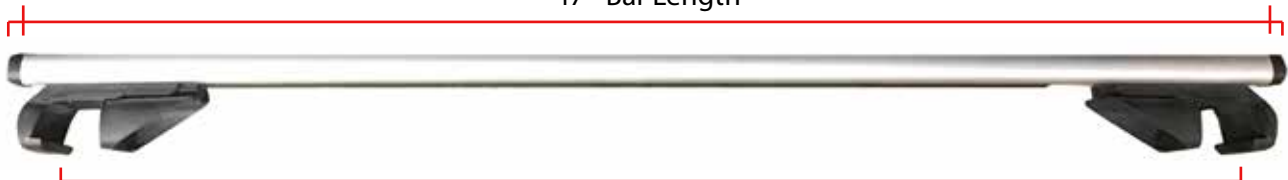

## 54 in. Universal Aluminum Roof Bars for Full Size SUV (Set of 2)

54.5" Total Length  
53" Bar Length

51.5" Inside Width

## 47 in. Universal Aluminum Roof Bars for Small SUV (Set of 2)

48.5" Total Length  
47" Bar Length

46" Inside Width