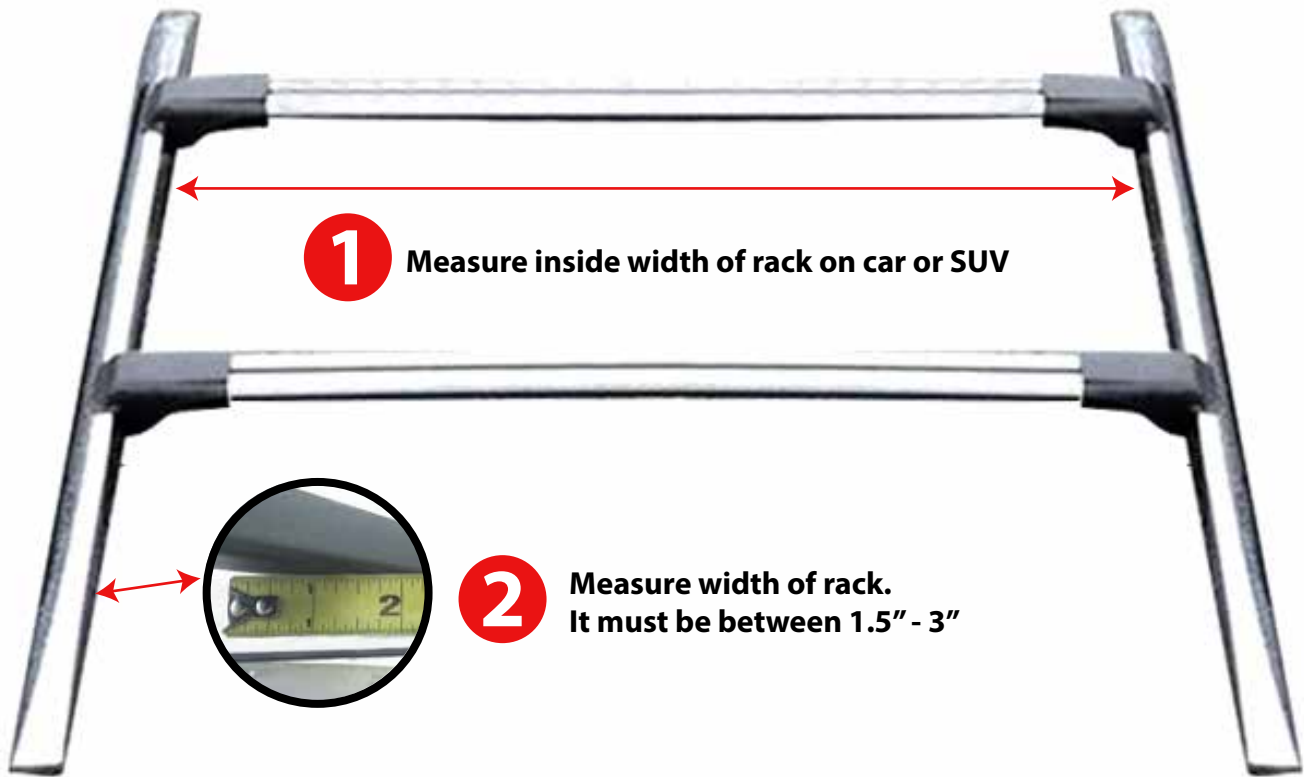

# How to choose the correct size Aluminum Roof Bar

**1** Measure inside width of rack on car or SUV

**2** Measure width of rack.  
It must be between 1.5" - 3"

**3** If the inside width of your rack is 30" - 51.5", choose 54 in. Universal Aluminum Roof Bars  
If the inside width of your rack is 30" - 46", choose 47 in. Universal Aluminum Roof Bars

**\* NOTE: One set includes two identical pieces**

## 54 in. Universal Aluminum Roof Bars for Full Size SUV (Set of 2)

54.5" Total Length  
53" Bar Length

51.5" Inside Width

## 47 in. Universal Aluminum Roof Bars for Small SUV (Set of 2)

48.5" Total Length  
47" Bar Length

46" Inside Width