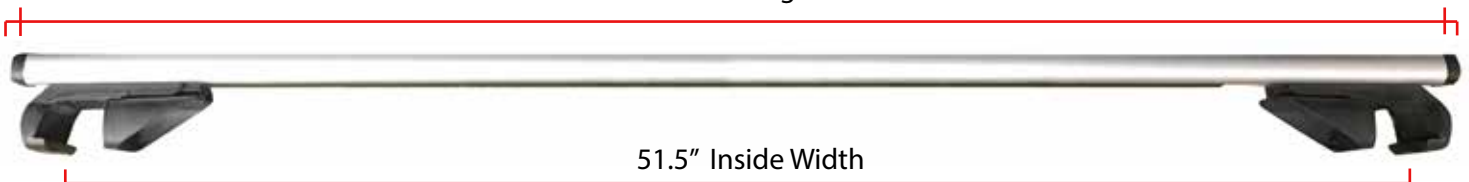

# How to choose the correct size Aluminum Roof Bar

**1** Measure inside width of rack on car or SUV

**2** Measure width of rack.  
It must be between 1.5" - 3"

**3** If the inside width of your rack is 30" - 51.5", choose 54 in. Universal Aluminum Roof Bars  
If the inside width of your rack is 30" - 46", choose 47 in. Universal Aluminum Roof Bars

**\* NOTE: One set includes two identical pieces**

## 54 in. Universal Aluminum Roof Bars for Full Size SUV (Set of 2)

54.5" Total Length  
53" Bar Length

51.5" Inside Width

## 47 in. Universal Aluminum Roof Bars for Small SUV (Set of 2)

48.5" Total Length  
47" Bar Length

46" Inside Width