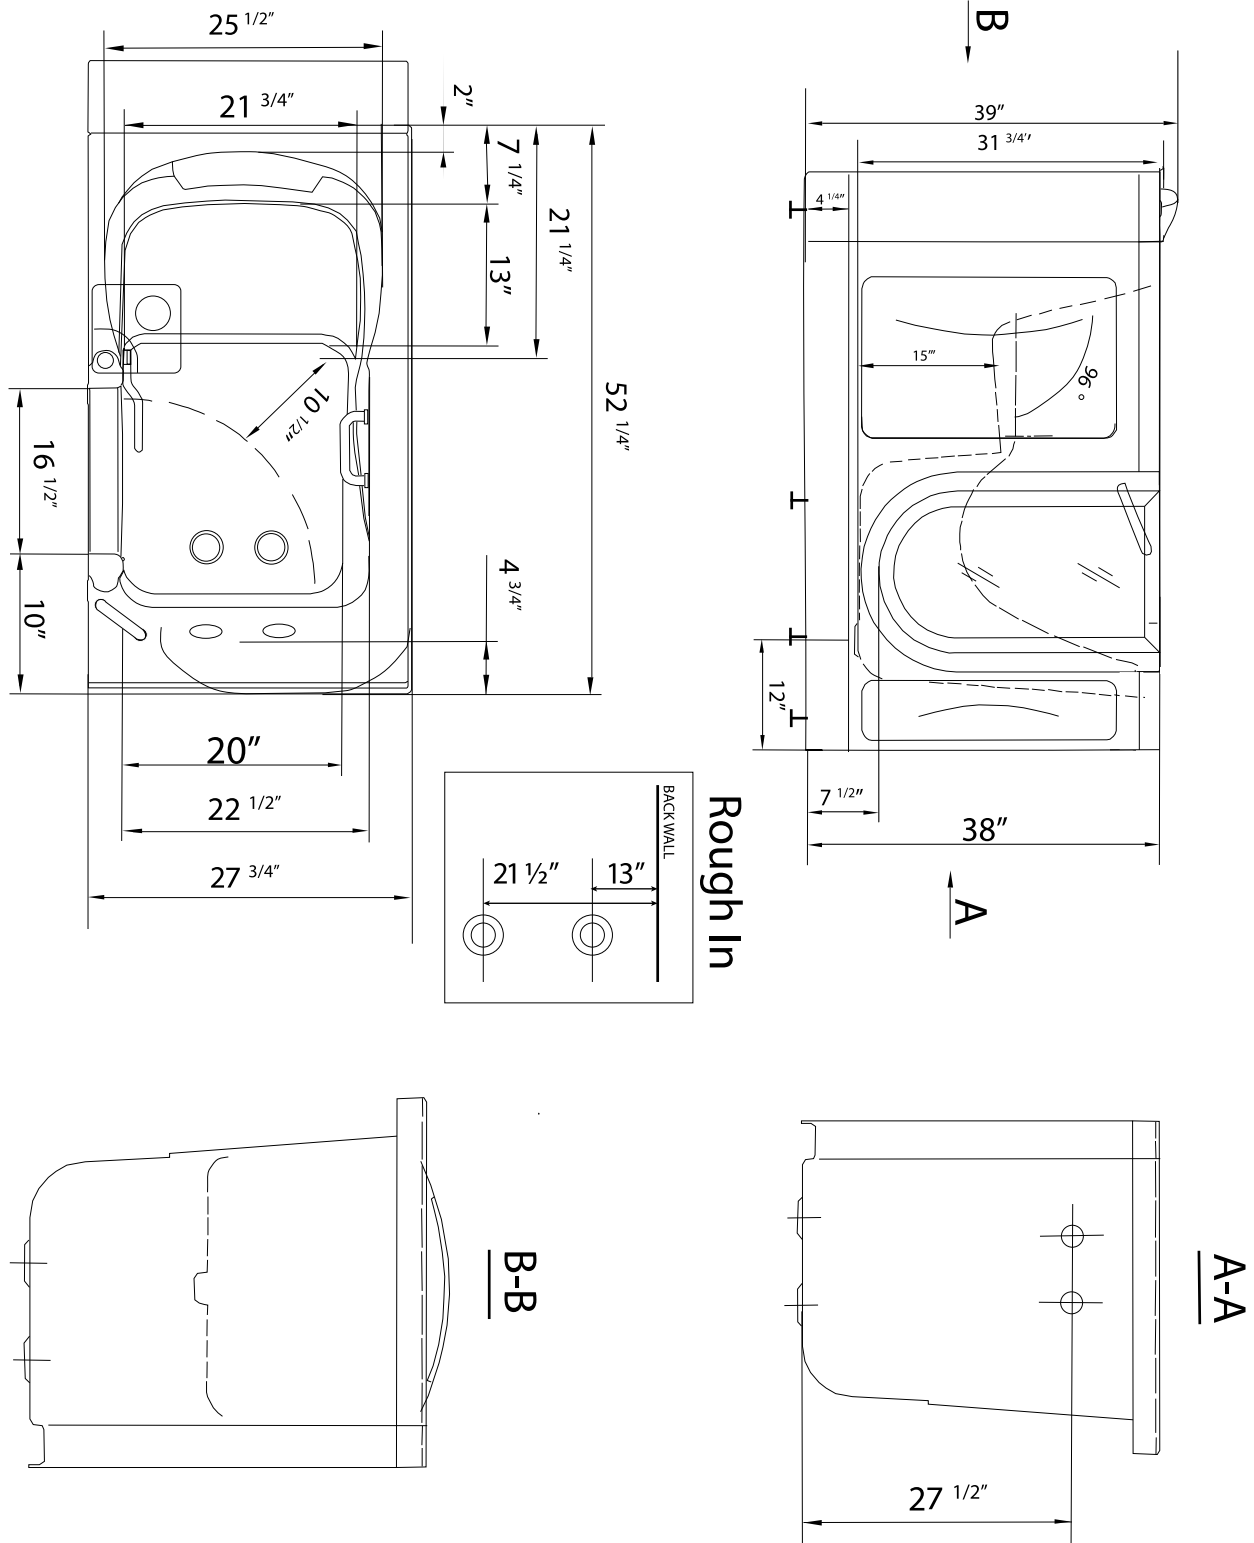

Petite Hydro Walk In Bathtub

*Right hand door and drain shown

Disclaimer:

In an effort to continually improve our product, specifications and configurations are subject to change without notice. Before ordering or installing, consider future access to essential equipment.