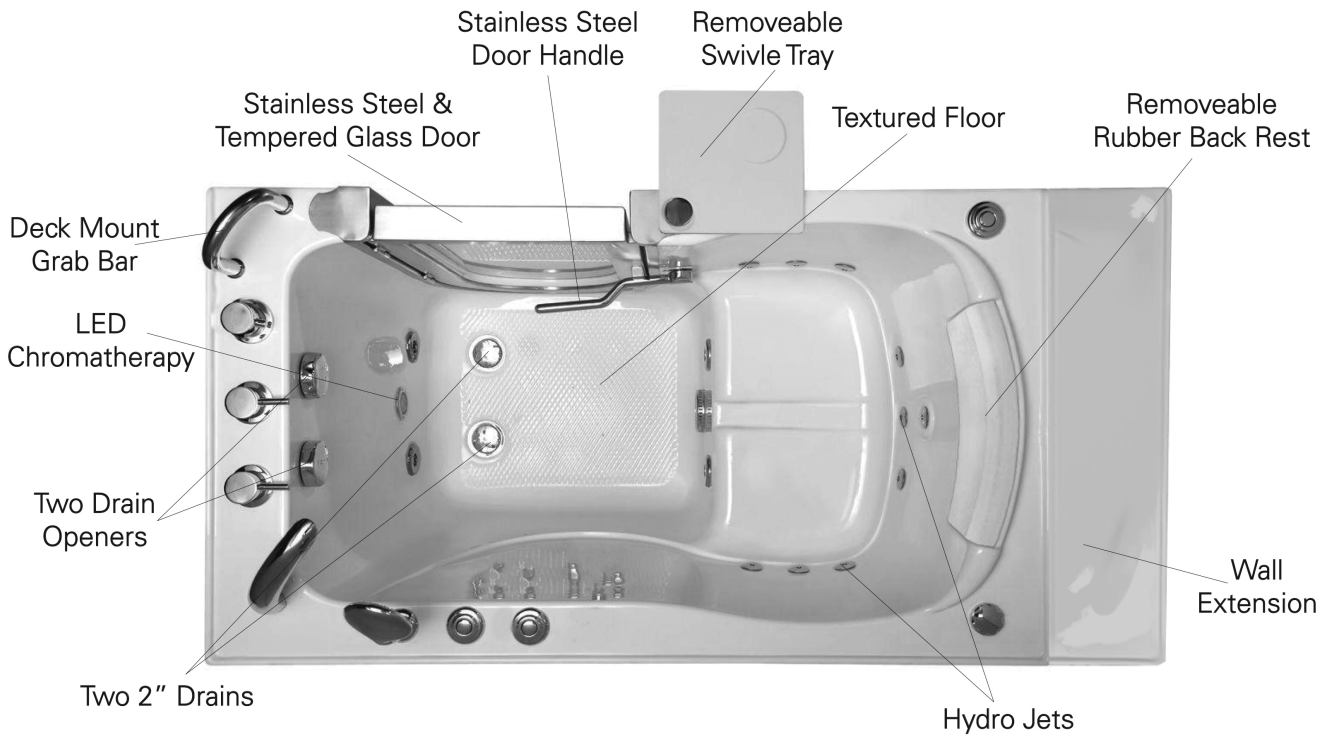

## Included Features

Tub Shell – Acrylic Tub Shell:

- High quality cast acrylic
- Excellent color uniformity
- High gloss white finish
- Fiberglass reinforced

1. Stainless Steel Frame
2. Unique removable swivel tray (patented) Two (2) front, one (1) toe kick and one (1) side removable access panels
3. Removable rubber back support (white)
4. Wall extension kit to fit in standard 60" opening
5. Low threshold step in 8" with the option to lower to 5"
6. Seat Width: 19.75"
7. Eight (8) adjustable heavy duty leveling legs
8. Stainless steel and tempered glass door, door frame and door seal gasket
9. Removable door for easy cleaning
10. Hydro Massage System (1HP) (900 W)
  - Four (4) adjustable and ten (10) fixed hydro jets
  - Air flow regulator for adjustable hydro massage
  - ON/OFF control
  - In-line water heater (5.5 amp) (660W)

11. Five-Piece Thermostatic Faucet Set

- Thermostatic control valve
- Two (2) 2-way diverters with extension handles
- Pull out, hand held, chrome plated shower with 5 ft. retractable stainless steel braided hose

## Plumbing

- Two (2) x 2" floor drains with 2 overflows and 2 stainless steel cable operated openers with extension handles
- Drainage time +/- 80 seconds to overflow at ideal plumbing condition\*
- Two (2) PVC 2" drain elbows with 2" opening

# Petite Hydro Walk In Bathtub

Panel On

Panel Off

Lowered Threshold

Baseboard On  
(not supplied)