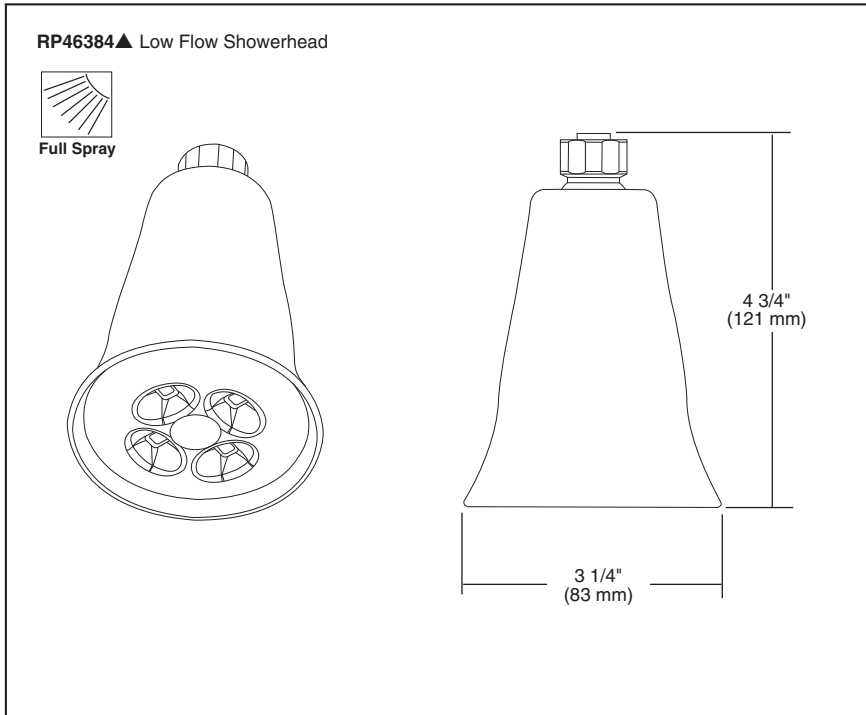

Submitted Model No.: _____

Specific Features: _____

▲ Designate proper finish suffix

LOWFLOW SHOWERHEAD

- Full spray function
- 1.5 GPM @ 80 PSI
- H₂O Kinetic Technology

STANDARD SPECIFICATIONS:

- Full spray function.
- 1.4 GPM, 5.3 L/Min. @ 45 PSI (310kPa)
- 1.5 GPM, 5.7 L/Min. @ 80 PSI (550kPa)
- H₂O Kinetic technology.