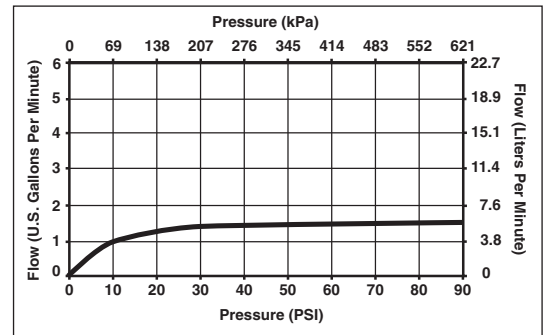

55 E. 111th Street, Indianapolis, Indiana 46280
395 Matheson Blvd. E., Mississauga, ON L4Z 2H2
© 2010 Masco Corporation of Indiana

Delta reserves the right (1) to make changes in specifications and materials, and (2) to change or discontinue models, both without notice or obligation. Dimensions are for reference only. See current full line price book or www.specselect.com for finish options and product availability.