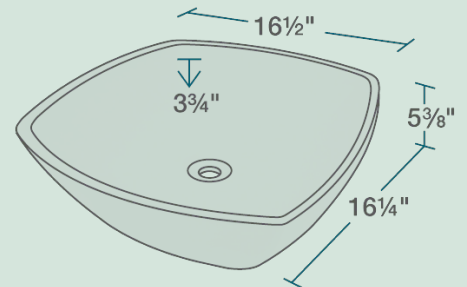

# V1802-BISQUE Vessel Sink

16 1/2" x 16 1/4" x 5 3/8"  
 Vessel Installation  
 True Vitreous China  
 No Hardware Needed  
 Lifetime Warranty