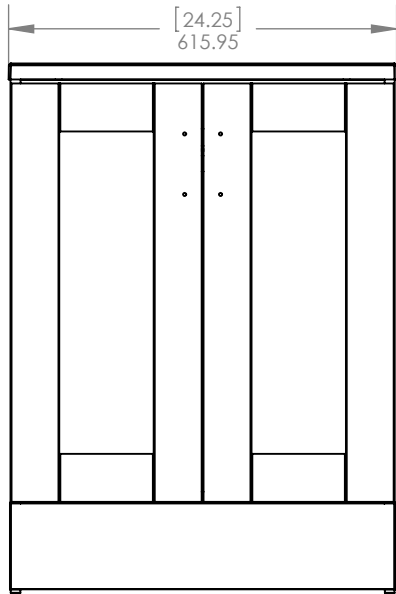

Front view / Vista Frontal