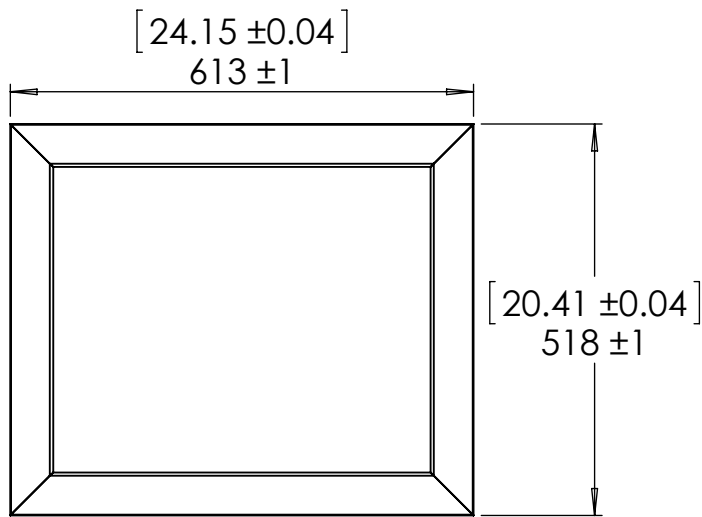

Vista frontal