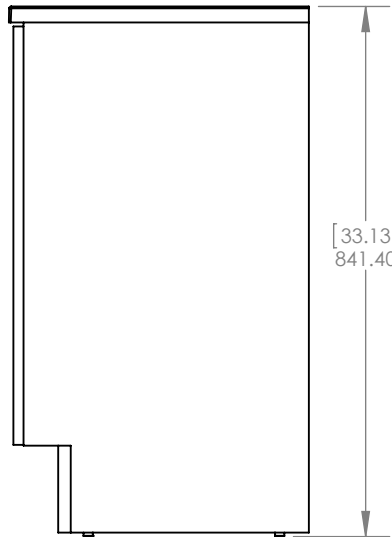

Side View / Vista Lateral