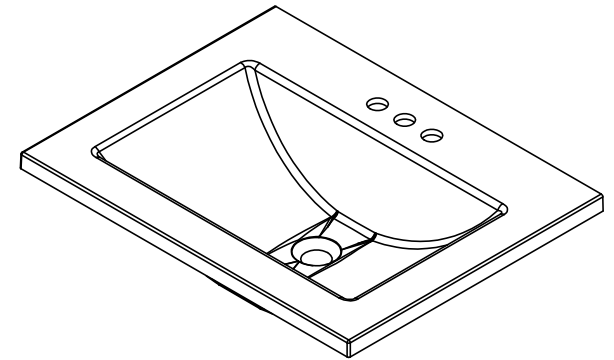

ITEM TYPE	ITEM ID	ITEM DESCRIPTION	DRAWING STATUS
FG	595125	Top, Alpine 24.25x18.75in - Bone	Approved for production
FG	595199	Top, Alpine 24.25inx18.75in (New Packaging)	Approved for production
FG	AL2419R-WH	Glacier Bay 24.25 in. Cultured Marble Vanity Top in White with White Basin	Approved for production

REV	DESCRIPTION	DATE	APPROVAL
0	RELEASED	1/30/13	E. SANDOVAL
1	Added new items	3/13/20	E. SANDOVAL
2	Added new items	5/20/20	E. SANDOVAL

PROPRIETARY AND CONFIDENTIAL THE INFORMATION CONTAINED IN THIS DRAWING IS THE SOLE PROPERTY OF WOODCRAFTERS. ANY REPRODUCTION IN PART OR AS A WHOLE WITHOUT THE WRITTEN PERMISSION OF WOODCRAFTERS IS PROHIBITED.	UNLESS OTHERWISE SPECIFIED		NAME		DATE	Wood Crafters SIZE DWG. NO. SHEET 1 OF 1 Top, Alpine 24.25x18.75in
	DIMENSIONS ARE IN MM. AND [INCHES]		DRAWN	J.Martinez	8/25/16	
	TOLERANCES ARE + 3.175 [0.125] - 3.175 [0.125]		CHECKED	R.Rubio	8/25/16	
	SCALE:1:8		ENG APPR.	V.Sanchez	8/25/16	
			MFG APPR.	C.Leal	8/25/16