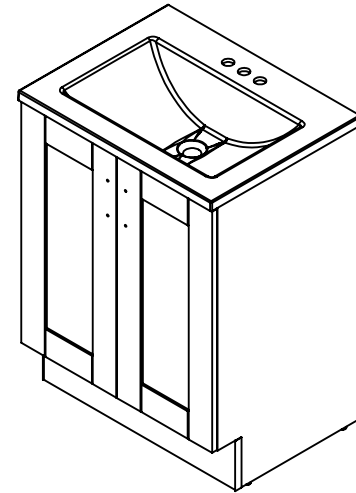

ITEM ID	DESCRIPTION
AR24P3-PG	Vanity w/Vanity Top & Mirror - Pearl Gray

REV	ECO#	DESCRIPTION	REV'D BY DATE	CHK'D BY DATE	APRV'D BY DATE
0		RELEASE	AGS 06/10/19	KN 06/10/19	EC 06/10/19

Top View / Vista Superior