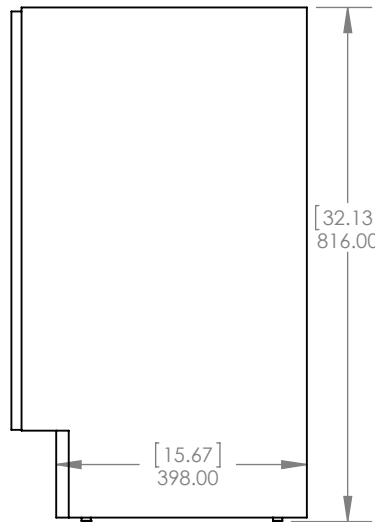

Side View / Vista Lateral