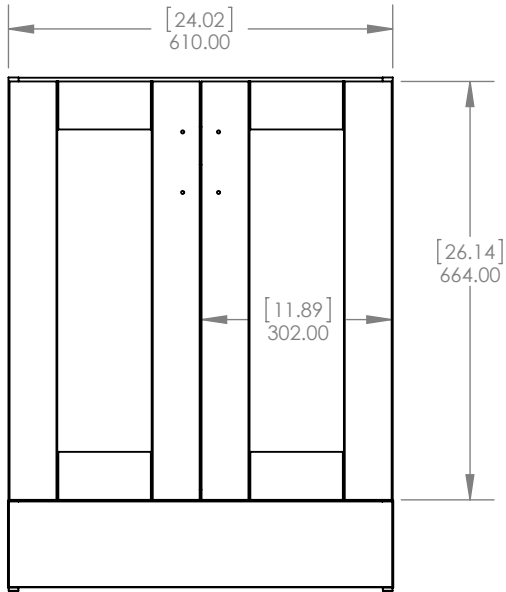

Front view / Vista Frontal