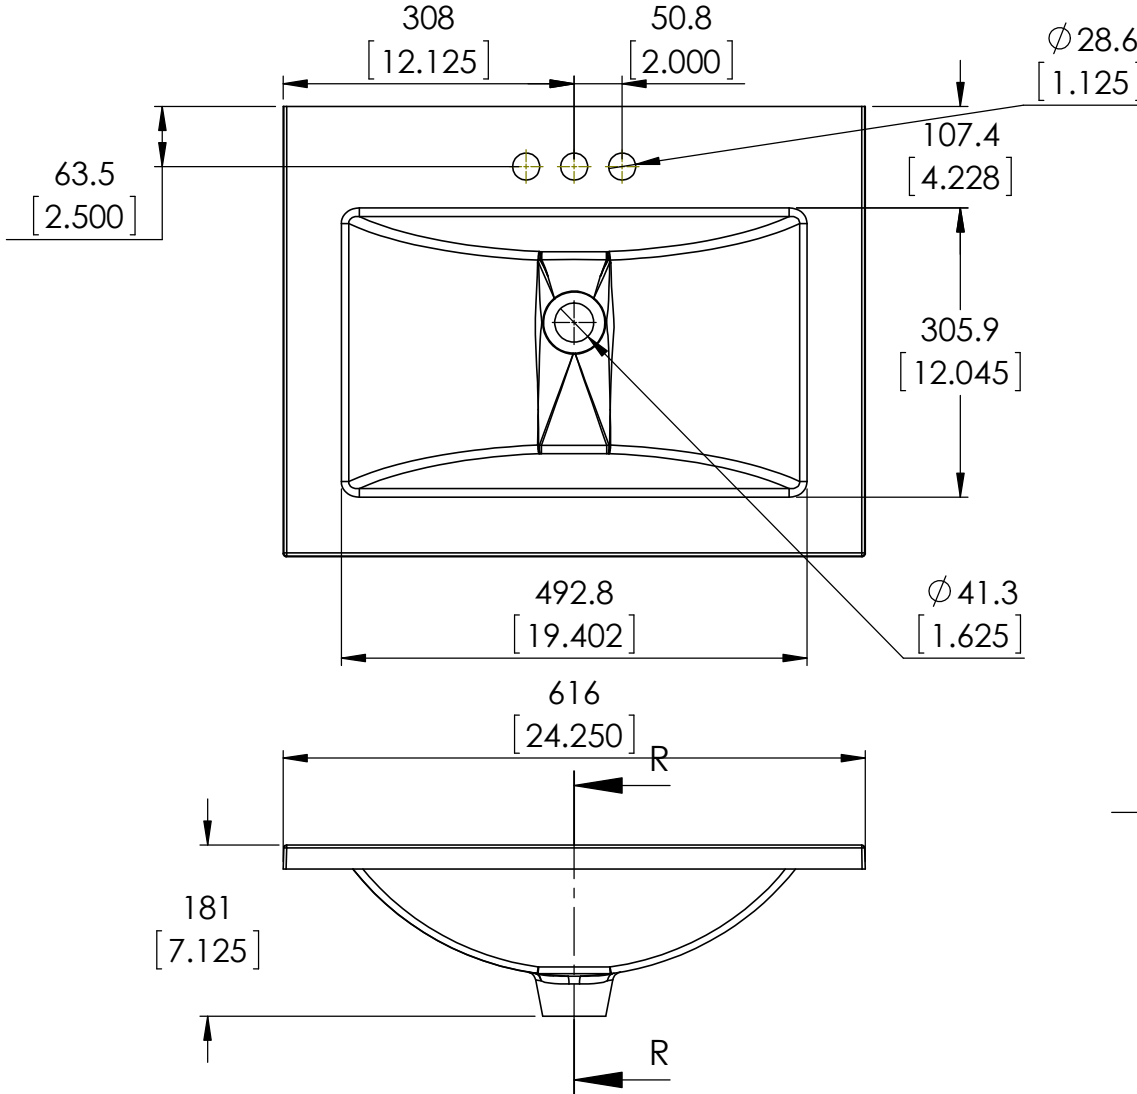

Tolerancia no epsecificada
 Lineal ±0.5mm
 Angular ±0.5°

Drawn By /
Dibujado por: Adolfo Gallegos 06/10/19
 Checked By /
Revisado Por: Karina Navarro 06/10/19
 Approved By /
Revisado Por: Eduardo Cisneros 06/10/19

REV	DESCRIPTION	DATE	APPROVAL
0	RELEASED	1/30/13	E. SANDOVAL
1	Added new items	3/13/20	E. SANDOVAL
2	Added new items	5/20/20	E. SANDOVAL

<p>PROPRIETARY AND CONFIDENTIAL</p> <p>THE INFORMATION CONTAINED IN THIS DRAWING IS THE SOLE PROPERTY OF WOODCRAFTERS. ANY REPRODUCTION IN PART OR AS A WHOLE WITHOUT THE WRITTEN PERMISSION OF WOODCRAFTERS IS PROHIBITED.</p>	UNLESS OTHERWISE SPECIFIED		NAME		DATE	<p>Wood Crafters</p> <p>SIZE DWG. NO. SHEET 1 OF 1</p> <p>Top, Alpine 24.25x18.75in</p>
	DIMENSIONS ARE IN MM. AND [INCHES]		DRAWN	J.Martinez	8/25/16	
	TOLERANCES ARE + 3.175 [0.125] - 3.175 [0.125]		CHECKED	R.Rubio	8/25/16	
	SCALE:1:8		ENG APPR.	V.Sanchez	8/25/16	
			MFG APPR.	C.Leal	8/25/16	

Vista frontal

1 tornillo por bracket

DETAIL A

SCALE 1 : 3

Tolerancia en abertura de corte 45°
Nominal 0.2mm
Máxima 0.5mm

Vista isométrica

SECTION B-B

Vista superior

A MENOS QUE LO ESPECIFIQUE DE OTRA FORMA
 DIMENSIONES EN mm y [in]
 Y TOLERANCIAS EN ±0.5 [0.02]

DIBUJO	ARB	08/07/19
REVISO	R&D	08/07/19
APROBO	ING	08/07/19

ESCALA: 1:10

MODELO: Wall mirror 20.4x24.15 paper wrap