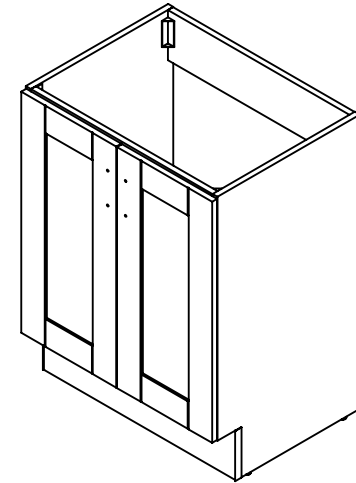

Isometric View / Vista Isometrica