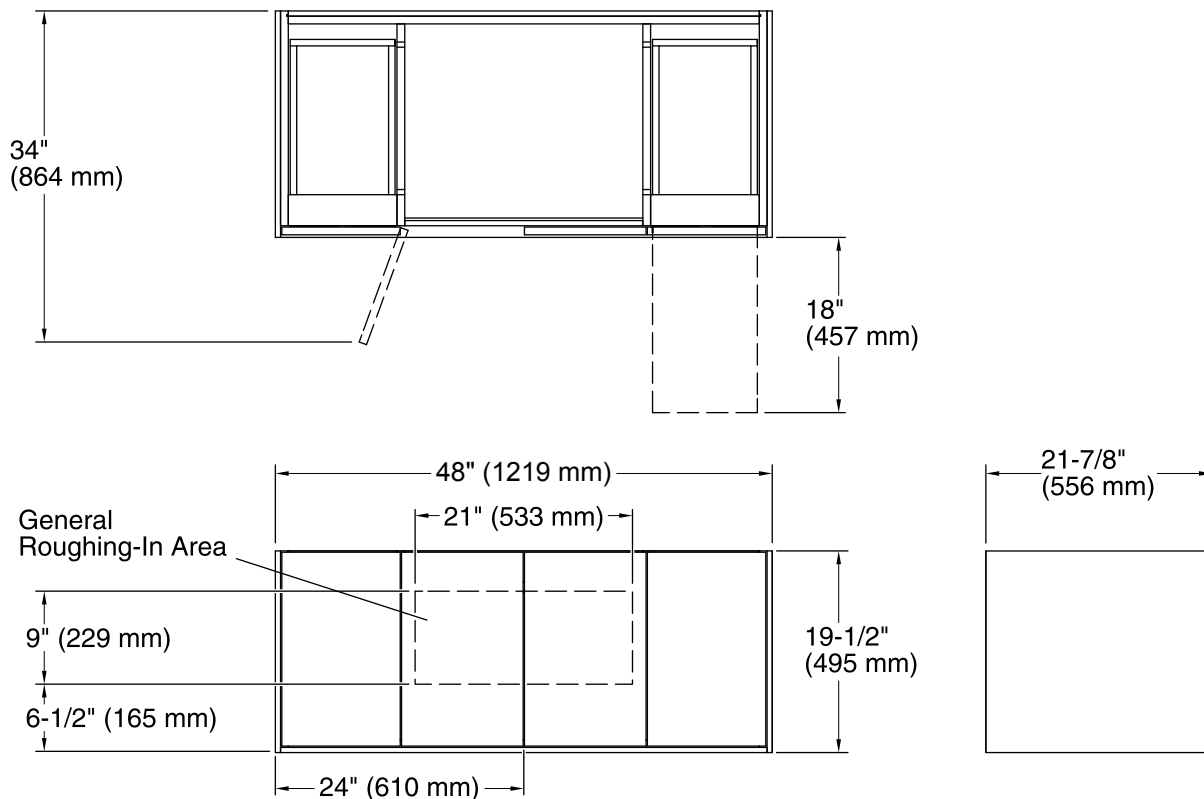

Technical Information

All product dimensions are nominal.

Vanity type: Wall-mount

Notes

Install this product according to the installation guide.

Decorative cabinet hardware is not supplied. Refer to the KOHLER bath accessories line for recommended cabinet hardware to complement your vanity.

Select the type of fastener based upon the wall material. Two 500 lb (227 kg) minimum load bearing fasteners are recommended.