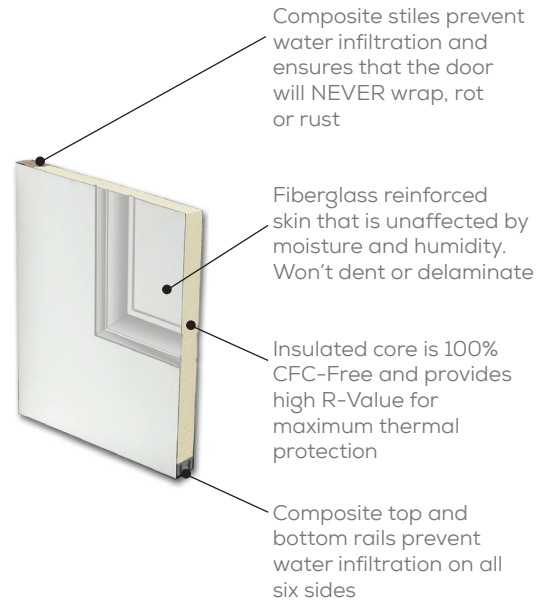

FIBERGLASS DOORS

A new fiberglass entry door can add substantial curb appeal to your home. Fiberglass is virtually maintenance free and will not warp, rot, dent, or split.

- Limited Lifetime Warranty
- Fiberglass reinforced door skins, full length composite stiles and composite top and bottom rails to prevent water infiltration on all 6 sides
- Available in smooth or woodgrain designs
- The woodgrain series (Oak, Mahogany, Fir or Rustic) provides the rich appearance of wood with the strength and stability of fiberglass

At MMI DOOR, it is important to make sure our fiberglass exterior door offering meets our customer's goals. Below are examples of the fiberglass door options available. Fiberglass doors are available in a smooth series for painting or four distinctive woodgrain patterns (Fir, Mahogany, Oak and Rustic) suitable for staining or painting.