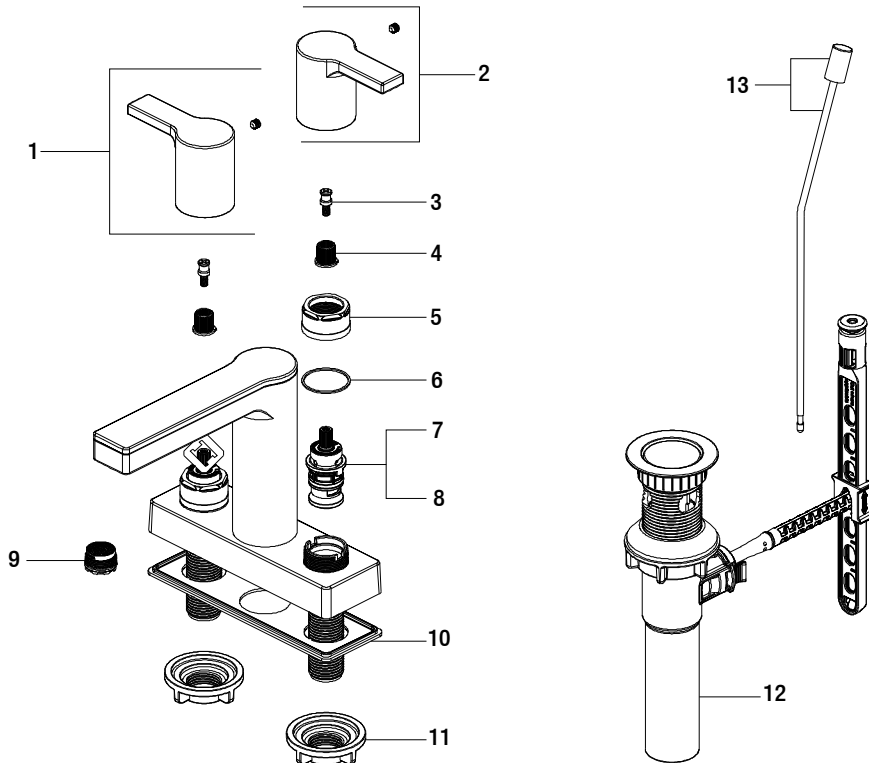

## Replacement Parts List

Two-Handle Lavatory Faucet

MODEL	SKU #	FINISH
HD67865W-6001	305764890	Chrome

Many replacement parts can be purchased online or at your local store. Please use the table below to identify the part SKU number needed, go to [HOMEDEPOT.COM](http://HOMEDEPOT.COM), and check for online and store availability. If you can't find the part you are looking for, please call 1-855-HD-GLACIER.

Part	Description	Part #	Internet SKU #	Store SKU #
1	Handle assembly H	RP1363001		
2	Handle assembly C	RP1363101		
3	Connector	RP50107		
4	Inverter	RP70396		
5	Bonnet nut	RP70193	<a href="#">206671342</a>	
6	Washer	RP64124		

Part	Description	Part #	Internet SKU #	Store SKU #
7	Cartridge H	RP20079		
8	Cartridge C	RP20080		
9	Aerator	RP30209		
10	Gasket	RP80590		
11	Mounting nut	RP56001		
12	ClickInstall™ drain assembly	RP4022801		
13	Lift rod	RP4024901		