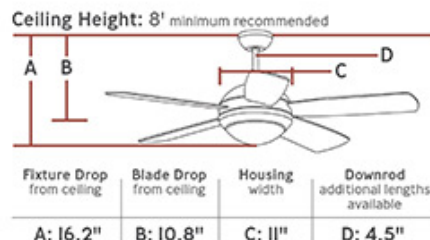

5DI52ESRBD: 52" Discus Fan - Roman Bronze

Specification Images:

Collection: Discus ES

UPC #:014817535303

Finish: Roman Bronze (RB)

Blade Finish: Roman Bronze

Blade Finish 2: American Walnut

Dimensions:

- **Diameter:** 52"
- **Weight:** 19.0 lbs.
- **Reverse Switch:** Manual
- **Rev. Switch Location:** Switch Housing
- **Motor Size:** 153.0 X 20.0
- **Diameter of Housing:** 11.0
- **Capacitor Value:** 4.5+5+6/350V/85C
- **Lead Wire Length:** 78 inches
- **Light Kit Included:** Yes
- **Remote Included:** None
- **Remote Group(s):** ESSWC-5

Bulbs:

2 - Fluorescent GU24 Self Ballasted CFL 13w Max. 120v - included

Features:

- Dual finished blades included
- Offers energy saving fluorescent lighting
- Fixture is operated with a pull chain

Material List:

1 Body - Steel - Roman Bronze

Safety Listing:

Safety Listed for Dry Locations
Safety Listed for Dry Locations

Instruction Sheets:

English (5DI52ESXXD-CUL-ENG)
French (5DI52ESXXD-CUL-CF)

Shade / Glass / Diffuser Details:

Part	Material	Finish	Quantity	Item Number	Length	Width	Height	Diameter	Fitter Diameter	Shade Top Length	Shade Top Width	Shade Top Diameter