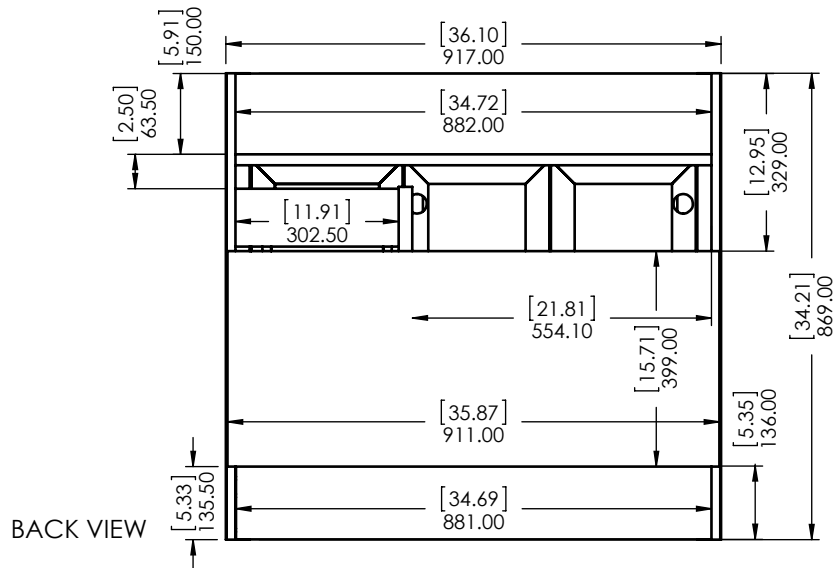

ITEM	ITEM ID
BWSD3621-CG	Brinkhill Furniture Vanity 36x21in SD - Cognac
BWSD3621-CH	Brinkhill Furniture Vanity 36x21in SD - Chocolate
BWSD3621-CR	Brinkhill Furniture Vanity 36x21in SD - Cream
BHSD36-FG	Brinkhill 36in W x 21.6in D x 34.3in H Vanity in Flagstone

REV	ECO#	DESCRIPTION	REV'D BY DATE	CHK'D BY DATE	APR'V'D BY DATE
0		New Release	IASV 8/8/16	IASV 8/8/16	IASV 8/8/16

Wood Crafters®

PROPRIETARY AND CONFIDENTIAL
THE INFORMATION CONTAINED IN THIS DRAWING IS THE SOLE PROPERTY OF WOODCRAFTERS HOME PRODUCTS L.L.C. ANY REPRODUCTION IN PART OR AS A WHOLE WITHOUT THE WRITTEN PERMISSION OF WOODCRAFTERS HOME PRODUCTS L.L.C. IS PROHIBITED.

UNLESS OTHERWISE SPECIFIED
DIMENSIONS ARE IN mm and [inches]
AND TOLERANCES ARE +/- 0.5[0.02]

DRAWN BY:	IASV	8/8/2016
CHECKED BY:	IASV	8/8/2016
APPROVED BY:	IASV	8/8/2016

TITLE:
**ASSEMBLY
BALDWIN 36in CG,CH,CR, FG**