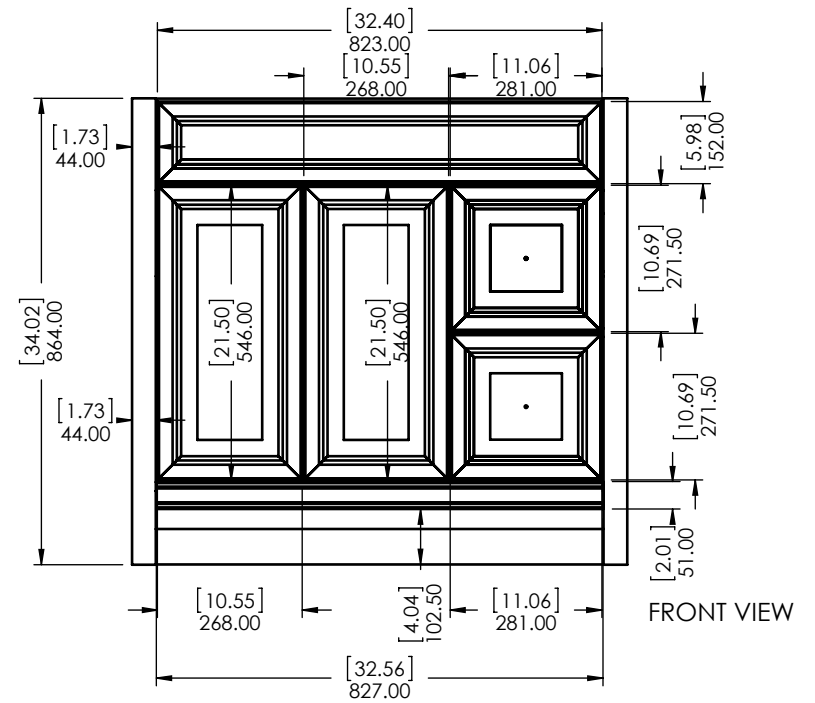

ITEM	ITEM ID
BWSD3621-CG	Brinkhill Furniture Vanity 36x21in SD - Cognac
BWSD3621-CH	Brinkhill Furniture Vanity 36x21in SD - Chocolate
BWSD3621-CR	Brinkhill Furniture Vanity 36x21in SD - Cream
BHSD36-FG	Brinkhill 36in W x 21.6in D x 34.3in H Vanity in Flagstone

REV	ECO#	DESCRIPTION	REV'D BY DATE	CHK'D BY DATE	APR'V'D BY DATE
0		New Release	IASV 8/8/16	IASV 8/8/16	IASV 8/8/16

Wood Crafters®

PROPRIETARY AND CONFIDENTIAL
THE INFORMATION CONTAINED IN THIS DRAWING IS THE SOLE PROPERTY OF WOODCRAFTERS HOME PRODUCTS L.L.C. ANY REPRODUCTION IN PART OR AS A WHOLE WITHOUT THE WRITTEN PERMISSION OF WOODCRAFTERS HOME PRODUCTS L.L.C. IS PROHIBITED.

UNLESS OTHERWISE SPECIFIED
DIMENSIONS ARE IN mm and [inches]
AND TOLERANCES ARE +/- 0.5[0.02]

DRAWN BY:	IASV	8/8/2016
CHECKED BY:	IASV	8/8/2016
APPROVED BY:	IASV	8/8/2016

TITLE:
**ASSEMBLY
BALDWIN 36in CG,CH,CR, FG**