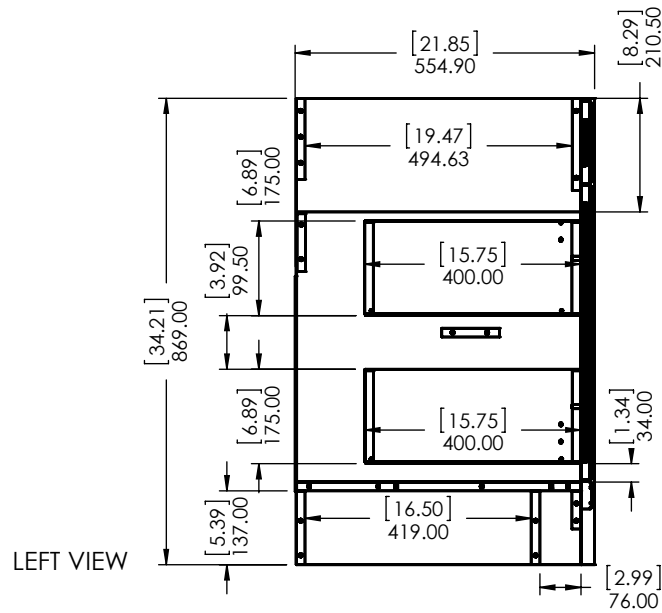

ITEM	ITEM ID
BWSD3621-CG	Brinkhill Furniture Vanity 36x21in SD - Cognac
BWSD3621-CH	Brinkhill Furniture Vanity 36x21in SD - Chocolate
BWSD3621-CR	Brinkhill Furniture Vanity 36x21in SD - Cream
BHSD36-FG	Brinkhill 36in W x 21.6in D x 34.3in H Vanity in Flagstone

REV	ECO#	DESCRIPTION	REV'D BY DATE	CHK'D BY DATE	APR'V'D BY DATE
0		New Release	IASV 8/8/16	IASV 8/8/16	IASV 8/8/16

Wood Crafters®

PROPRIETARY AND CONFIDENTIAL
THE INFORMATION CONTAINED IN THIS DRAWING IS THE SOLE PROPERTY OF WOODCRAFTERS HOME PRODUCTS L.L.C. ANY REPRODUCTION IN PART OR AS A WHOLE WITHOUT THE WRITTEN PERMISSION OF WOODCRAFTERS HOME PRODUCTS L.L.C. IS PROHIBITED.

UNLESS OTHERWISE SPECIFIED
DIMENSIONS ARE IN mm and [inches]
AND TOLERANCES ARE +/- 0.5[0.02]

DRAWN BY:	IASV	8/8/2016
CHECKED BY:	IASV	8/8/2016
APPROVED BY:	IASV	8/8/2016

TITLE:
**ASSEMBLY
BALDWIN 36in CG,CH,CR, FG**