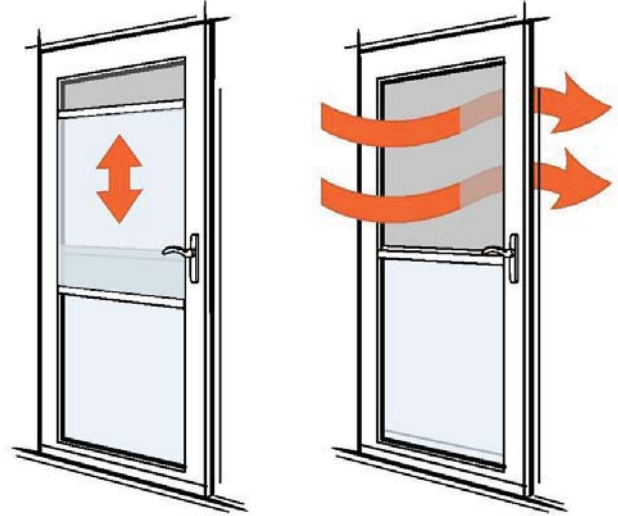

SPECIFICATIONS

Internet #: 203207918

Product Name: Andersen® - 32 in. x 80 in. 2500 Series White Self-Storing Storm Door

DIMENSIONS

Assembled Depth (in.)	1.5
Assembled Height (in.)	81
Assembled Width (in.)	32.375
Door Size (WxH) in.	32 x 80
Door Thickness (in.)	1.25
Fits Opening Height (in.)	80 to 81
Fits Opening Width (in.)	31 3/4 to 32 3/8

DETAILS

Bottom Door Sweep	Double	Handleset Finish	Nickel
Color Family	White	Included	Screen
Color/Finish	White	Material	Aluminum
Door Handing	Universal/Reversible	Product Weight (lb.)	63
Door Type	Storm	Returnable	90-Day
Features	Built-in Keyed-Lock Tamper-Proof Hinges Retractable Screen	Type of Weatherstripping	Dual
Finish Type	Painted	View Type	Full-view